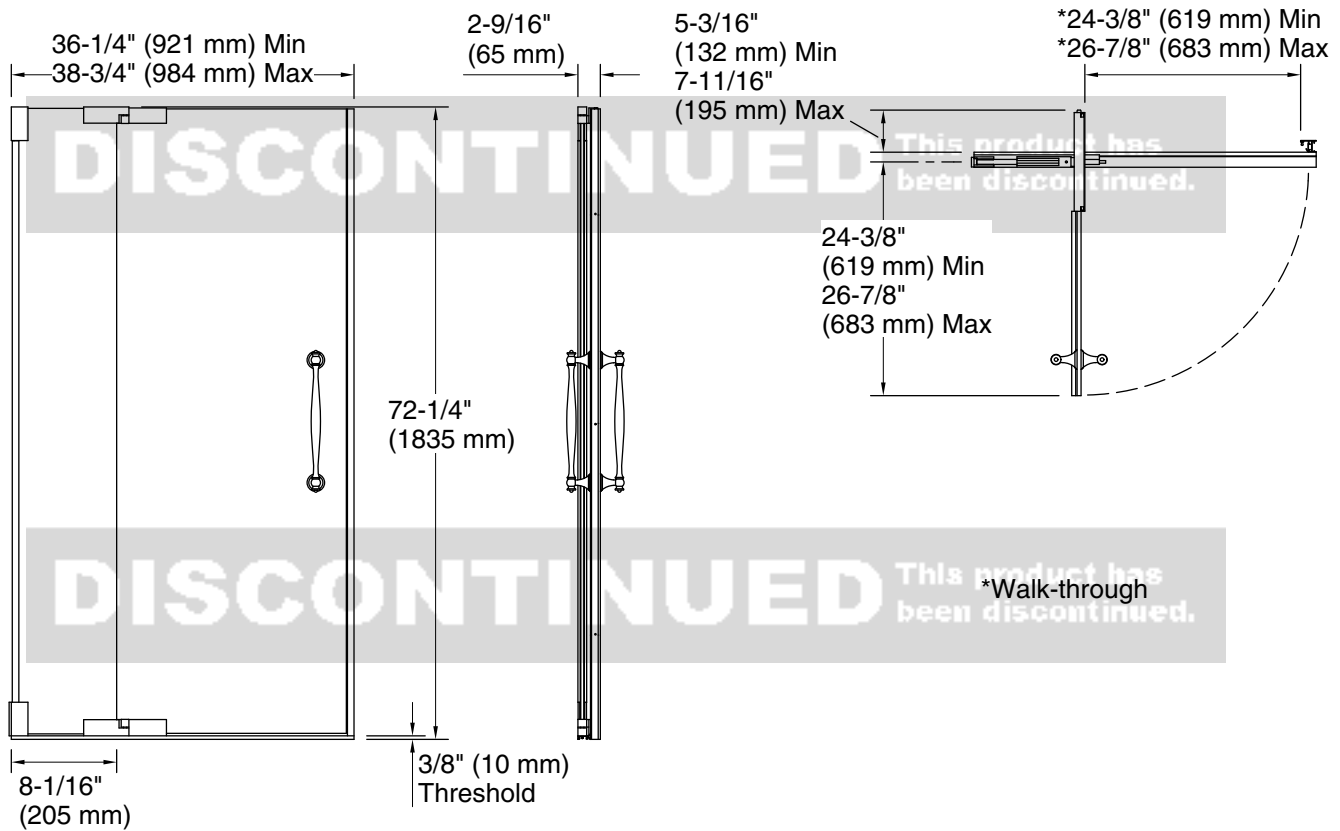

Installation

- Out-of-plumb adjustability simplifies installation
- Door can be installed to open to the left or right to suit your bathroom layout
- Not for use in hospitality
- For residential use only

DISCONTINUED This product has been discontinued.

Technical Information

All product dimensions are nominal.

Base-To-Wall 3/8" (10 mm)

Radius – Max:

Notes

Install this product according to the installation guide.

The vertical opening should be a minimum of 74-1/4" (1886 mm) to allow for installation clearance.