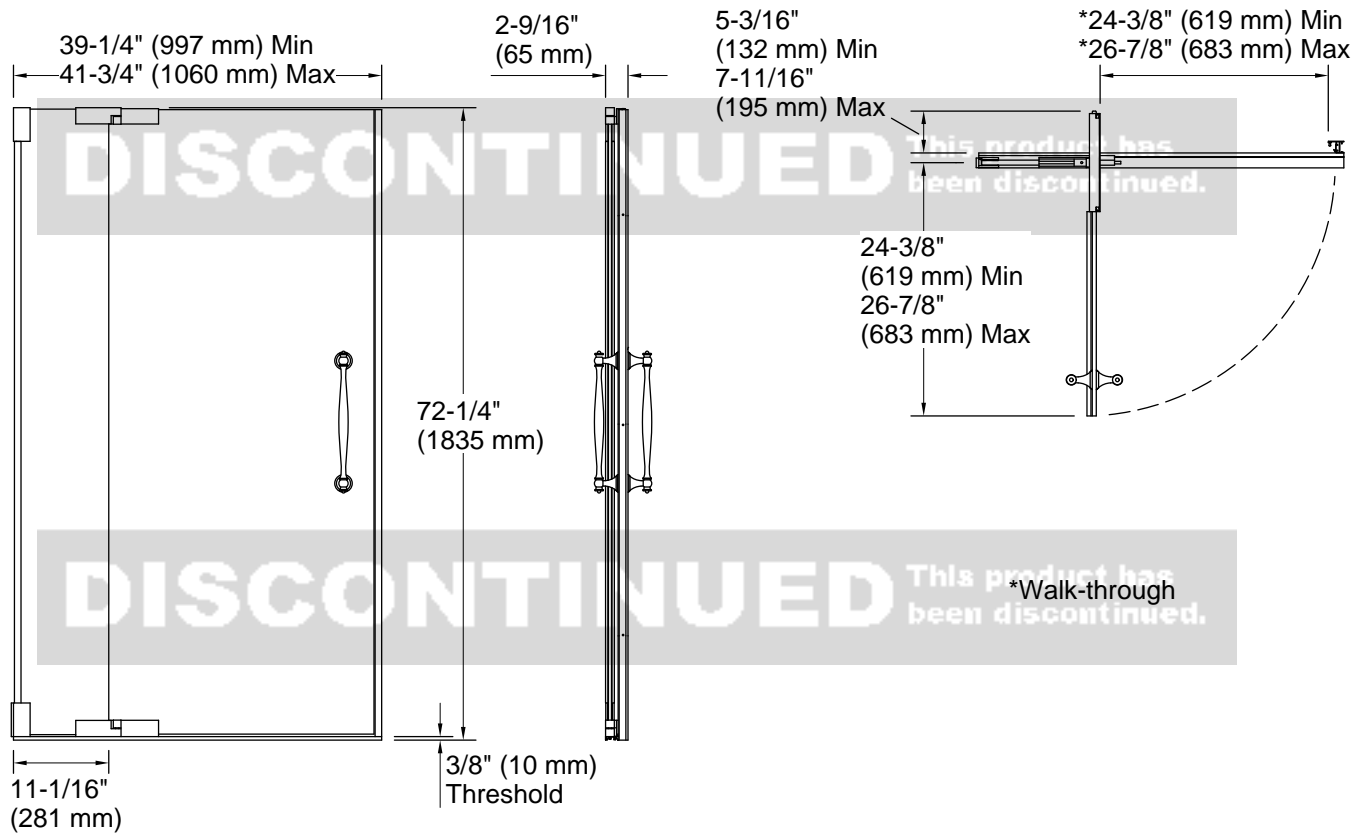

Installation

- Out-of-plumb adjustability simplifies installation
- Door can be installed to open to the left or right to suit your bathroom layout
- Not for use in hospitality
- For residential use only

DISCONTINUED This product has been discontinued.

Technical Information

All product dimensions are nominal.

Base-To-Wall 3/8" (10 mm)

Radius – Max:

Notes

Install this product according to the installation guide.

The vertical opening should be a minimum of 74-1/4" (1886 mm) to allow for installation clearance.