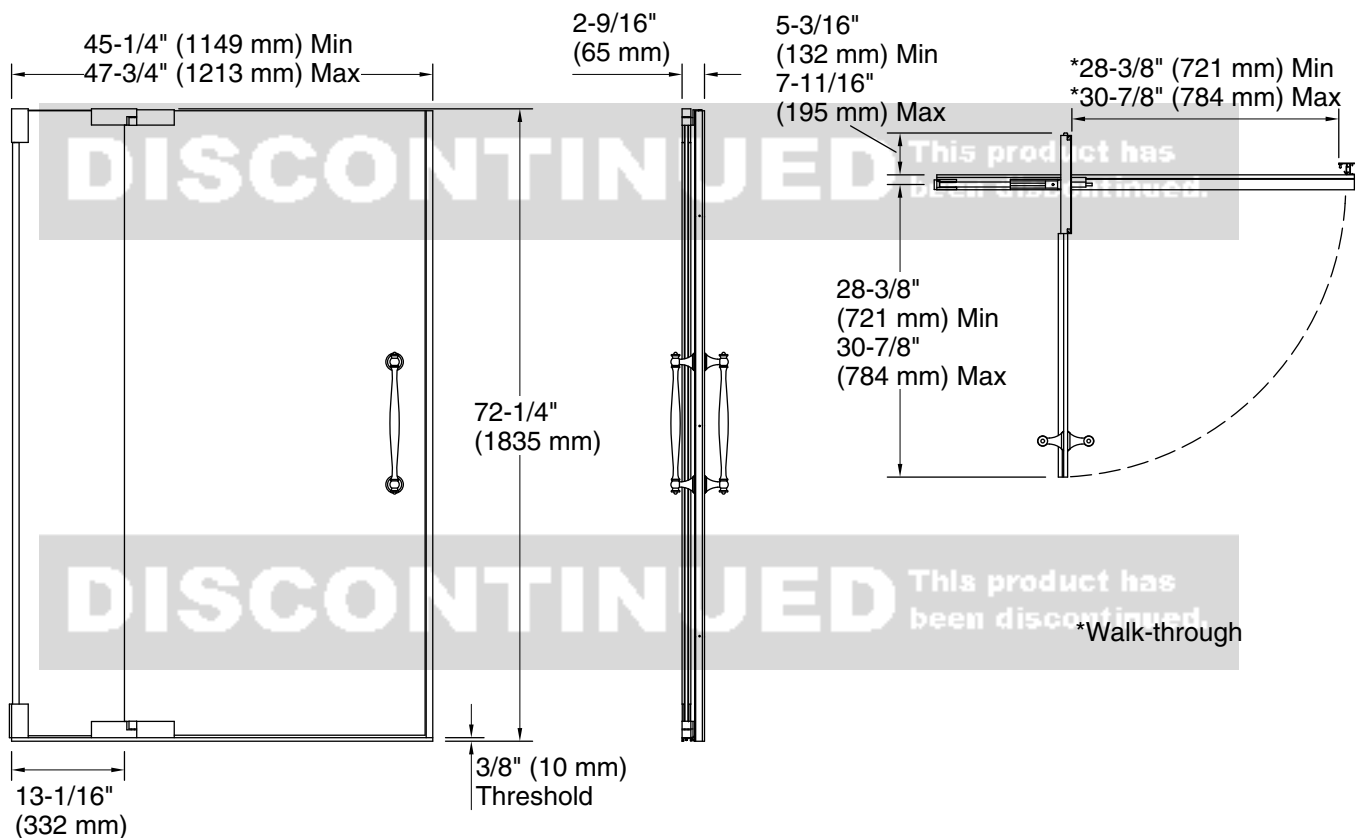

Installation

- Out-of-plumb adjustability simplifies installation
- Door can be installed to open to the left or right to suit your bathroom layout
- Not for use in hospitality
- For residential use only

DISCONTINUED This product has been discontinued.

Technical Information

All product dimensions are nominal.

Base-To-Wall 3/8" (10 mm)

Radius – Max:

Notes

Install this product according to the installation guide.

The vertical opening should be a minimum of 74-1/4" (1886 mm) to allow for installation clearance.