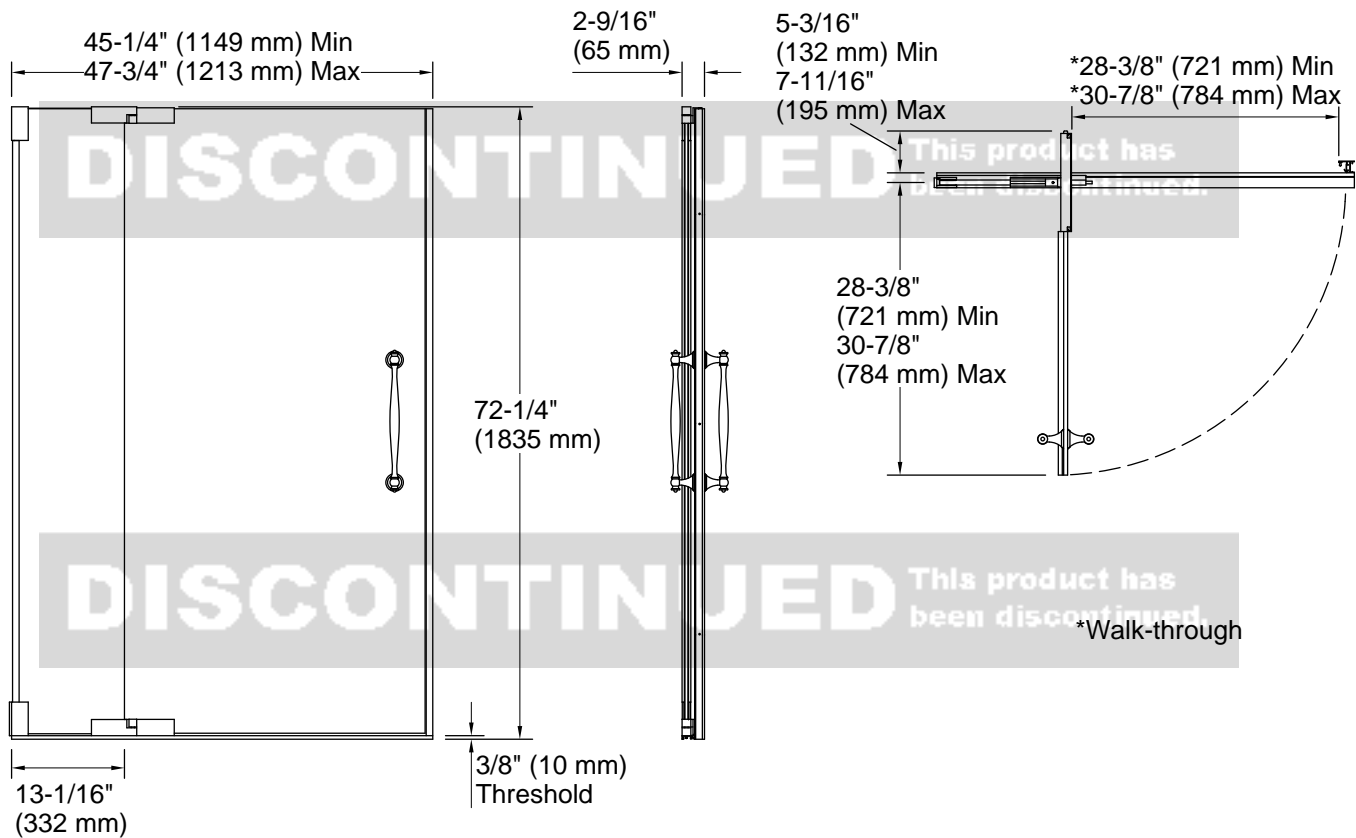

### Installation

- Out-of-plumb adjustability simplifies installation
- Door can be installed to open to the left or right to suit your bathroom layout
- Not for use in hospitality
- For residential use only

### Technical Information

All product dimensions are nominal.

Base-To-Wall 3/8" (10 mm)

Radius – Max:

### Notes

Install this product according to the installation guide.

The vertical opening should be a minimum of 74-1/4" (1886 mm) to allow for installation clearance.