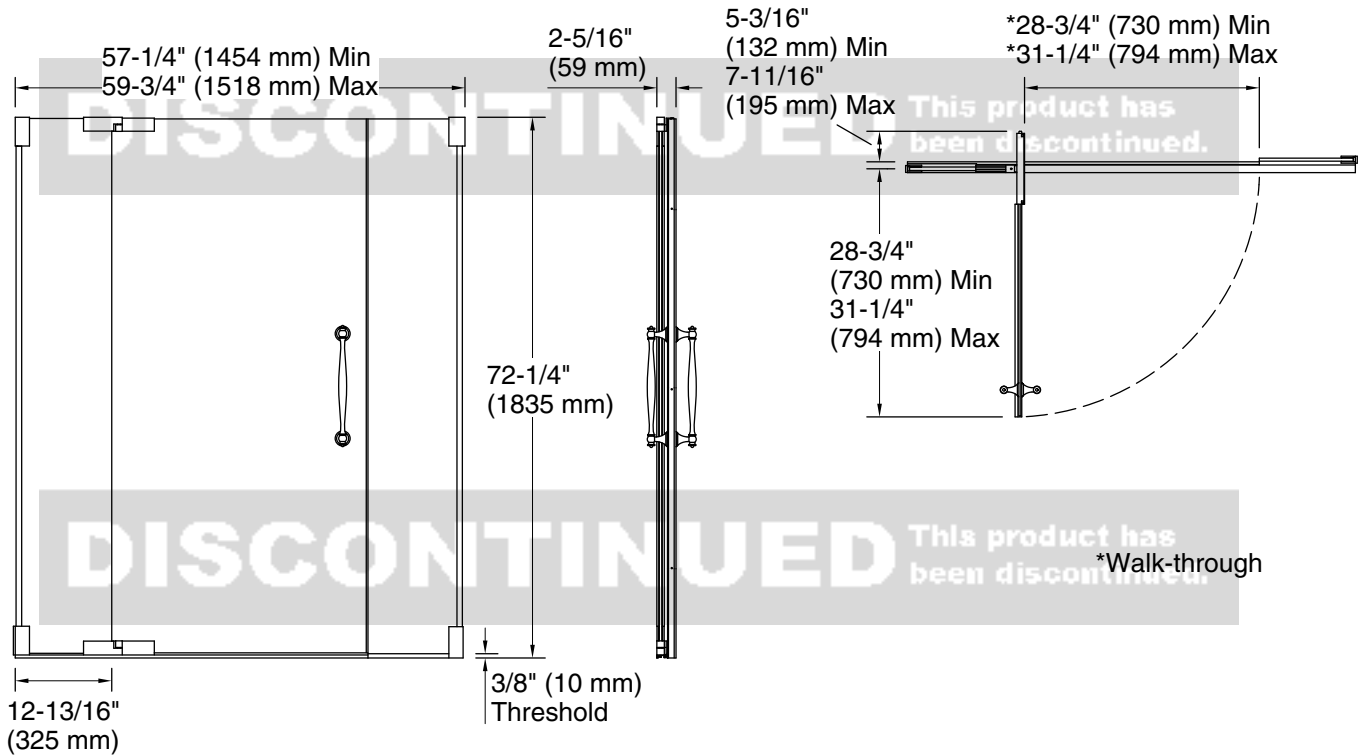

### Installation

- Out-of-plumb adjustability simplifies installation
- Door can be installed to open to the left or right to suit your bathroom layout
- Not for use in hospitality
- For residential use only

### Technical Information

All product dimensions are nominal.

Base-To-Wall 3/8" (10 mm)

Radius – Max:

### Notes

Install this product according to the installation guide.

The vertical opening should be a minimum of 74-1/4" (1886 mm) to allow for installation clearance.