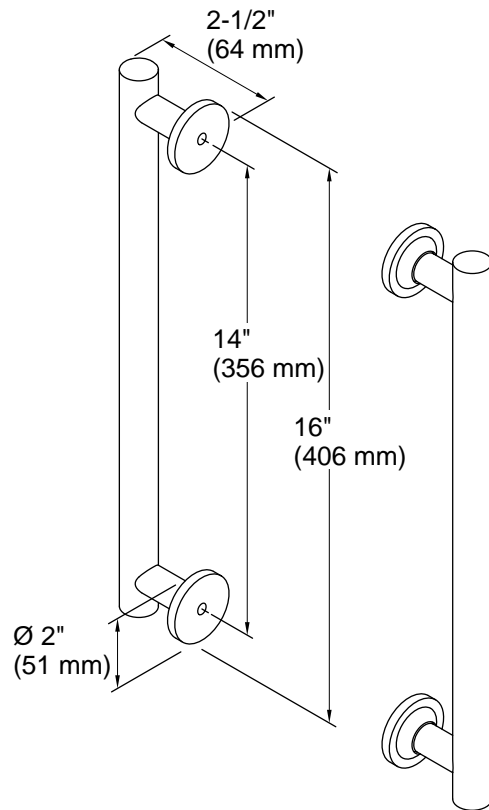

Features

- Generous 14" (356 mm) handle length
- Double handle opens door from the inside and outside of the shower
- For use with heavy glass pivot shower doors
- Coordinates with other products in the Purist collection

Technical Information

All product dimensions are nominal.

Material: Brass

Notes

Install this product according to the installation guide.

This handle is designed to be paired with the Heavy Glass Pivot shower doors. For custom installations, Ø 1/2" holes are required at the dimensions shown.