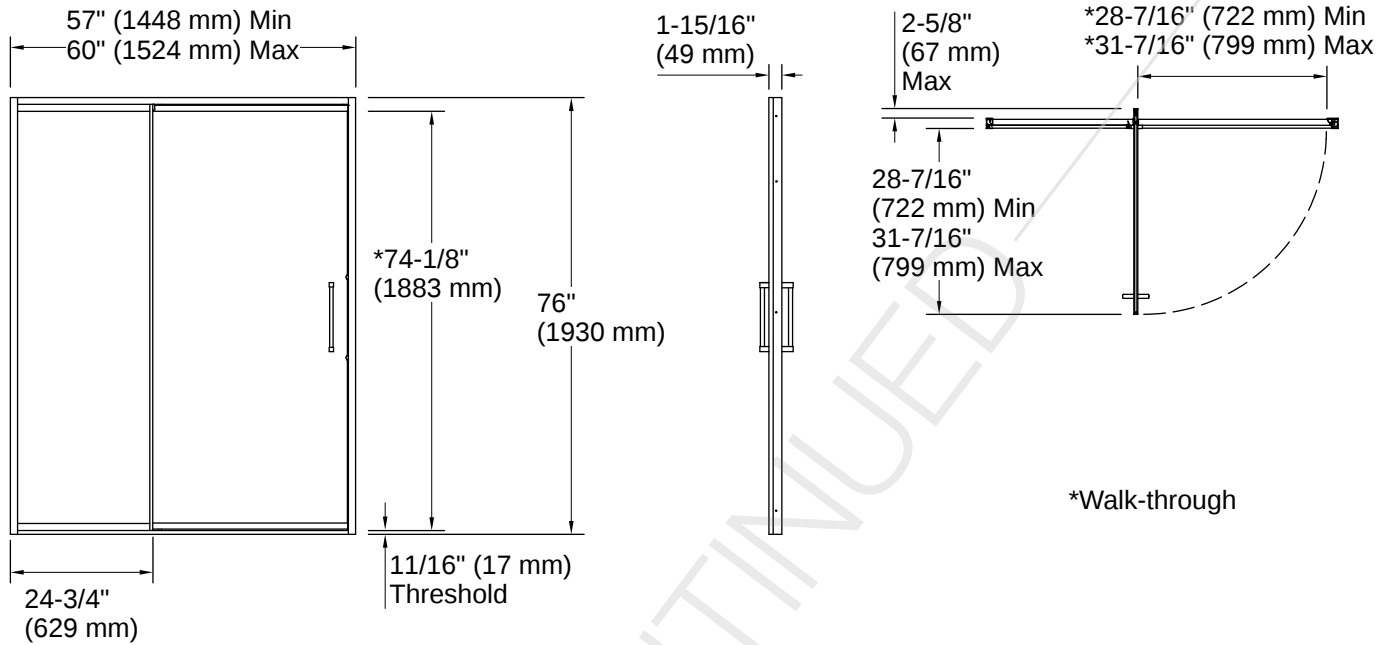

Lattis® | K-705810-L

57"-60" W x 76" H pivot shower door with 1/4"-thick Crystal Clear glass

Features

- Semi-frameless, 1/4" (6 mm) thick Crystal Clear tempered glass
- Inside and outside solid 12" (305 mm) handles
- CleanCoat®+ glass coating creates a hydrophobic barrier that repels water, soap scum, and residue, saving time and protecting shower doors 10 times longer than original CleanCoat. (Based on 2021 internal wear/abrasion testing using a microfiber cloth.)
- Adjustable framing system simplifies installation for out-of-plumb shower openings
- Tempered glass ensures enhanced safety and durability

Installation

- Door can be installed to open to the left or right to suit your bathroom layout
- Not for use in hospitality
- For residential use only

Installation Notes

Install this product according to the installation instructions.

Recommended two person installation.

The vertical opening should be a minimum of 76-5/8" (1946 mm) to allow for installation clearance.