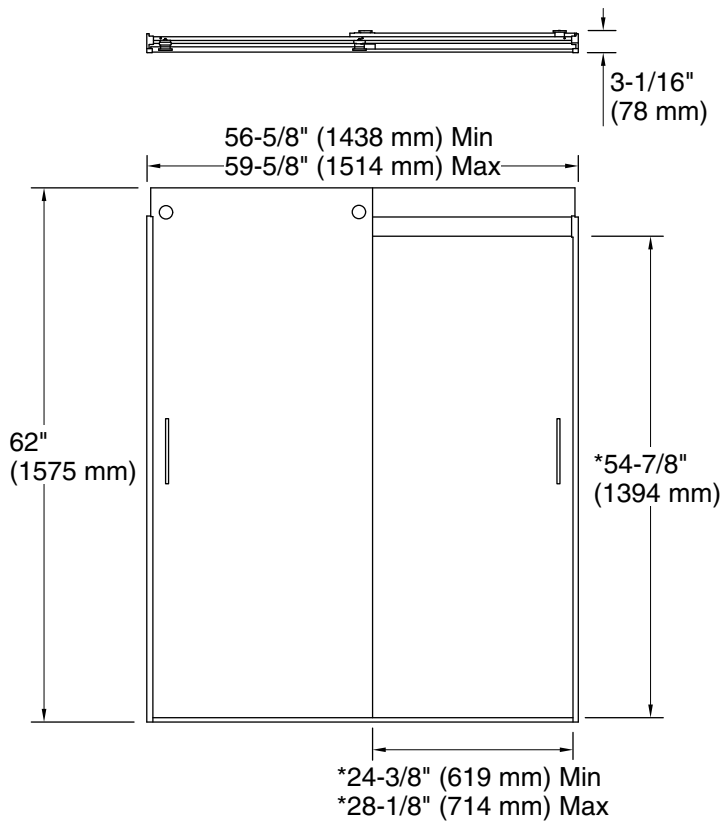

### Technical Information

All product dimensions are nominal.

Base-To-Wall	1/2" (13 mm)
Radius – Max:	
Shower Ledge Min	3" (76 mm)
Flat:	
Shower Wall Min	3-1/2" (89 mm)
Flat:	

### Notes

Install this product according to the installation guide.

The vertical opening should be a minimum of 64-1/2" (1638 mm) to allow for installation clearance.