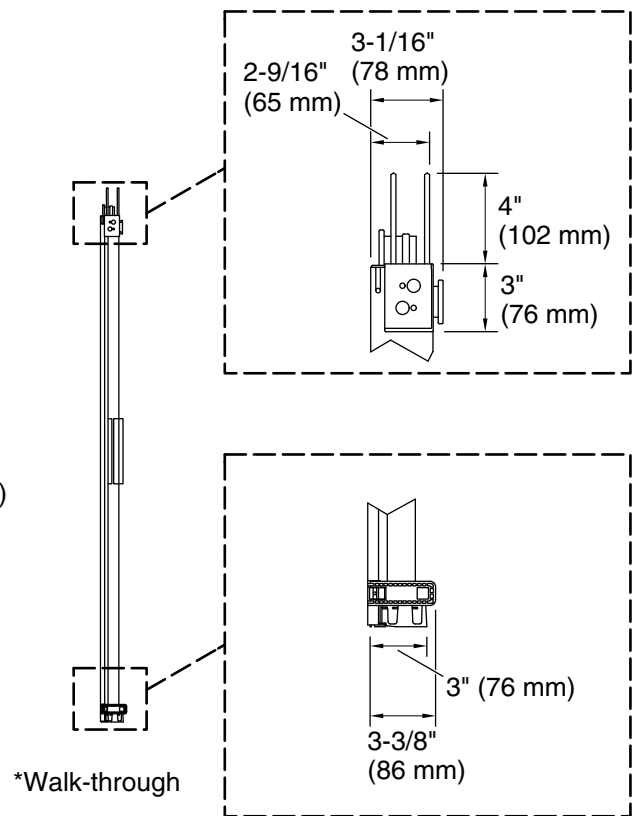

## Features

- Frameless 1/4" (6 mm) thick frosted tempered glass
- Innovative roller design simplifies installation and provides out-of-plumb adjustability while glass is installed
- Cushioned center guide provides smooth, quiet sliding action
- Vertical blade handles accentuate the contemporary style
- CleanCoat®+ glass coating creates a hydrophobic barrier that repels water, soap scum, and residue, saving time and protecting shower doors 10 times longer than original CleanCoat. (Based on 2021 internal wear/abrasion testing using a microfiber cloth.)

### Technical Information

All product dimensions are nominal.

Base-To-Wall	1/2" (13 mm)
Radius – Max:	
Shower Ledge Min	3" (76 mm)
Flat:	
Shower Wall Min	3-1/2" (89 mm)
Flat:	

### Notes

Install this product according to the installation guide.

The vertical opening should be a minimum of 64-1/2" (1638 mm) to allow for installation clearance.