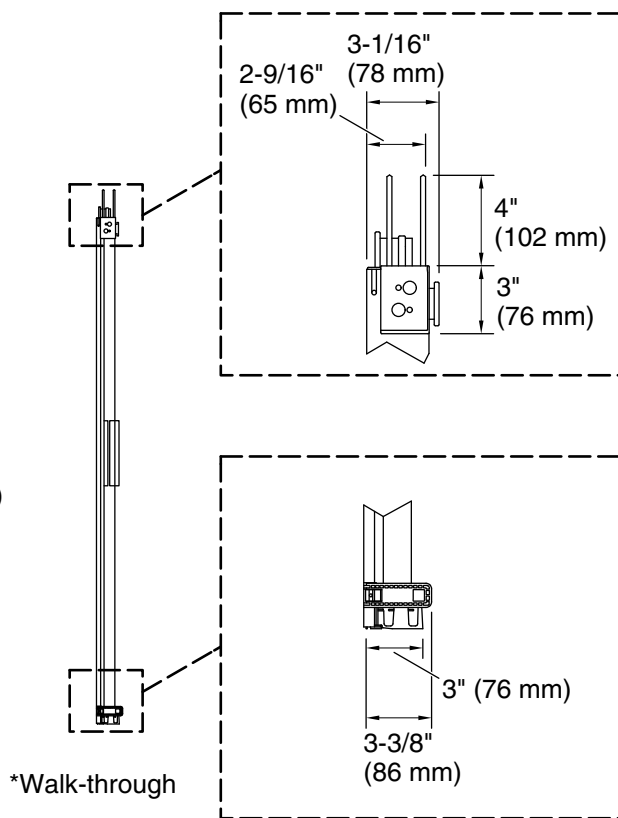

Material

- Frameless, 1/4" (6 mm) thick Crystal Clear tempered glass

Installation

- Sliding bath door
- Not for use in hospitality

Codes/Standards

ANSI Z97.1
CAN/CGSB-12.1
CPSC 16CFR 1201

KOHLER® Bath and Shower Doors Ten-Year Limited Warranty

Available Glass Options

Code	Description
L	Crystal Clear

Technical Information

All product dimensions are nominal.

Base-To-Wall	1/2" (13 mm)
Radius – Max:	
Shower Ledge Min	3" (76 mm)
Flat:	
Shower Wall Min	3-1/2" (89 mm)
Flat:	

Notes

Install this product according to the installation guide.

If replacing a shower door, the narrow wall jamb design of this door may not cover the existing shower door holes.

The vertical opening should be a minimum of 64-1/2" (1638 mm) to allow for installation clearance.