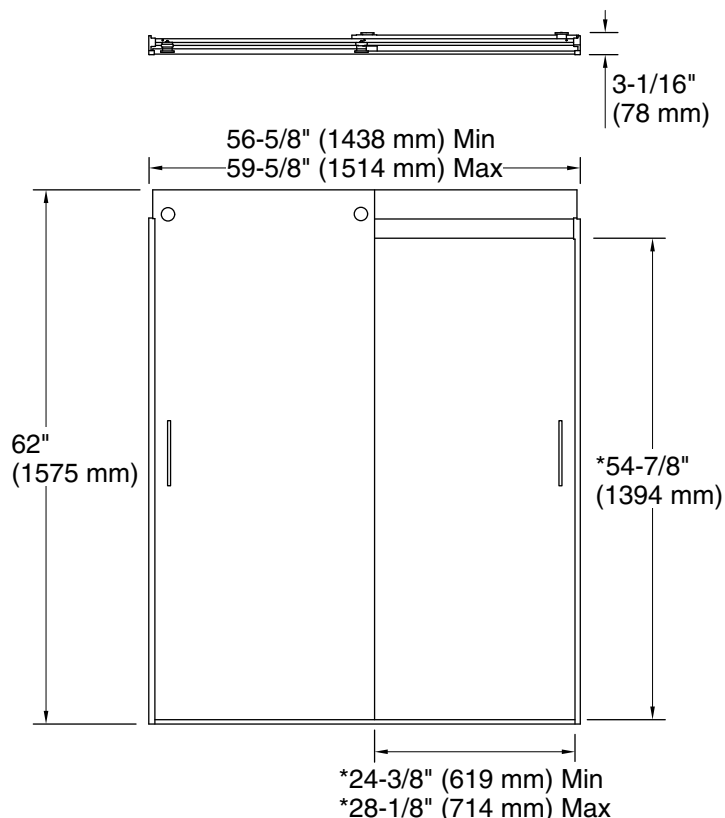

Material

- Frameless, 1/4" (6 mm) thick Crystal Clear tempered glass

Installation

- Sliding bath door
- Not for use in hospitality

Codes/Standards

ANSI Z97.1
CAN/CGSB-12.1
CPSC 16CFR 1201

KOHLER® Bath and Shower Doors Ten-Year Limited Warranty

Available Glass Options

Code	Description
L	Crystal Clear

Technical Information

All product dimensions are nominal.

Base-To-Wall	1/2" (13 mm)
Radius – Max:	
Shower Ledge Min	3" (76 mm)
Flat:	
Shower Wall Min	3-1/2" (89 mm)
Flat:	

Notes

Install this product according to the installation guide.

If replacing a shower door, the narrow wall jamb design of this door may not cover the existing shower door holes.

The vertical opening should be a minimum of 64-1/2" (1638 mm) to allow for installation clearance.