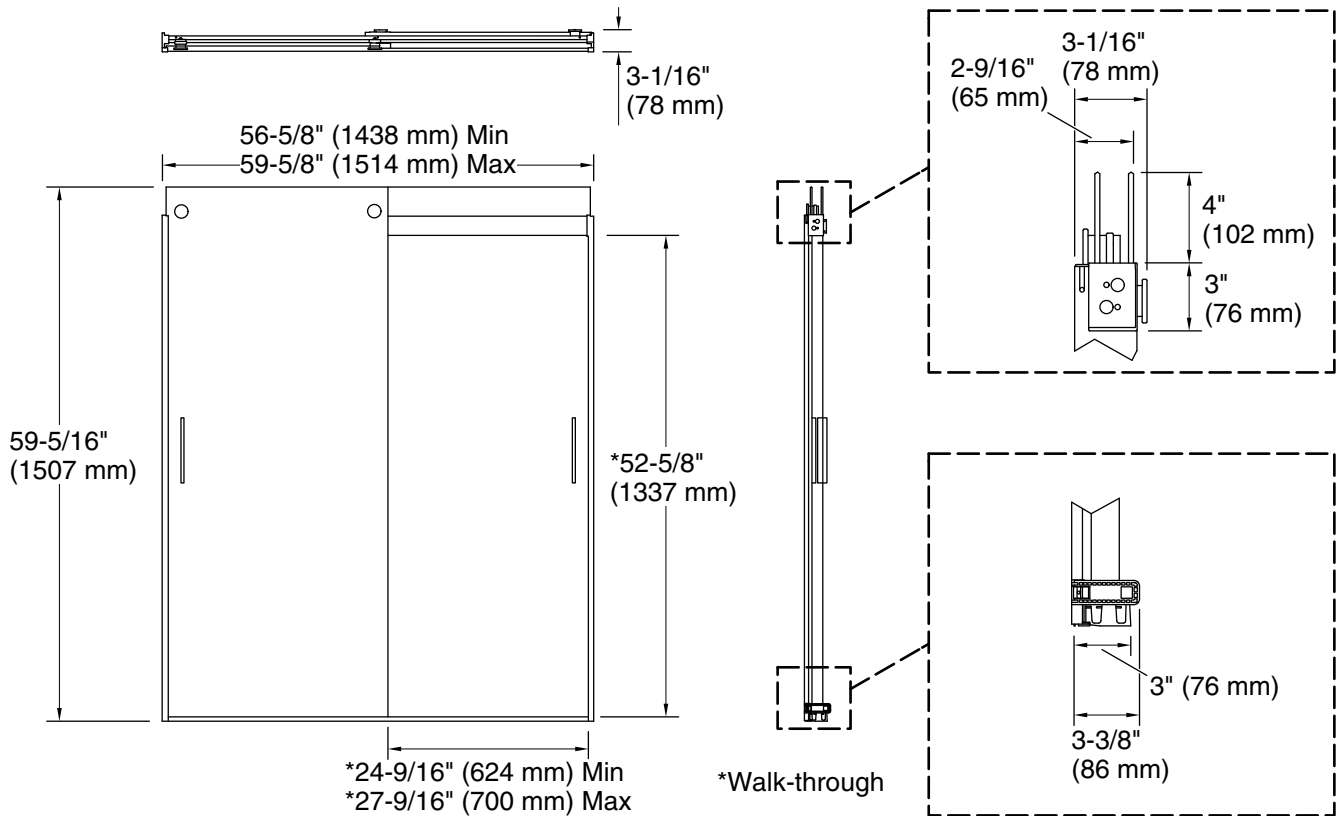

Material

- Frameless, 1/4" (6 mm) thick Crystal Clear tempered glass

Installation

- Sliding bath door
- Not for use in hospitality

Codes/Standards

ANSI Z97.1
CAN/CGSB-12.1
CPSC 16CFR 1201

KOHLER® Bath and Shower Doors Ten-Year Limited Warranty

Available Glass Options

Code	Description
L	Crystal Clear

Technical Information

All product dimensions are nominal.

Base-To-Wall	1/2" (13 mm)
Radius – Max:	
Shower Ledge Min	3" (76 mm)
Flat:	
Shower Wall Min	3-1/2" (89 mm)
Flat:	

Notes

Install this product according to the installation guide.

If replacing a shower door, the narrow wall jamb design of this door may not cover the existing shower door holes.

The vertical opening should be a minimum of 62-1/4" (1581 mm) to allow for installation clearance.