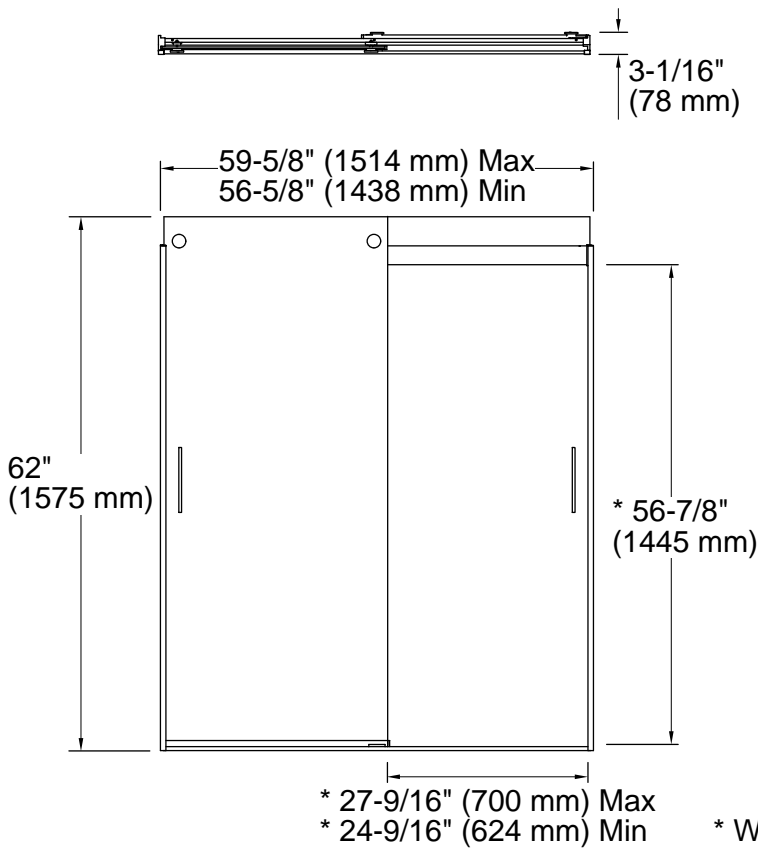

Material

- Frameless, 3/8" (10 mm) thick Crystal Clear tempered glass

Installation

- Sliding bath door
- Not for use in hospitality
- For residential use only

Recommended Replacements

- This product is replaced by K-702425-L Frameless sliding bath door.

* Walk-through

Technical Information

All product dimensions are nominal.

Base-To-Wall	1/2" (13 mm)
Radius – Max:	
Shower Ledge Min	3" (76 mm)
Flat:	
Shower Wall Min	3-1/2" (89 mm)
Flat:	

Notes

Install this product according to the installation guide.

If replacing a shower door, the narrow wall jamb design of this door may not cover the existing shower door holes.

The vertical opening should be a minimum of 64-1/2" (1638 mm) to allow for installation clearance.