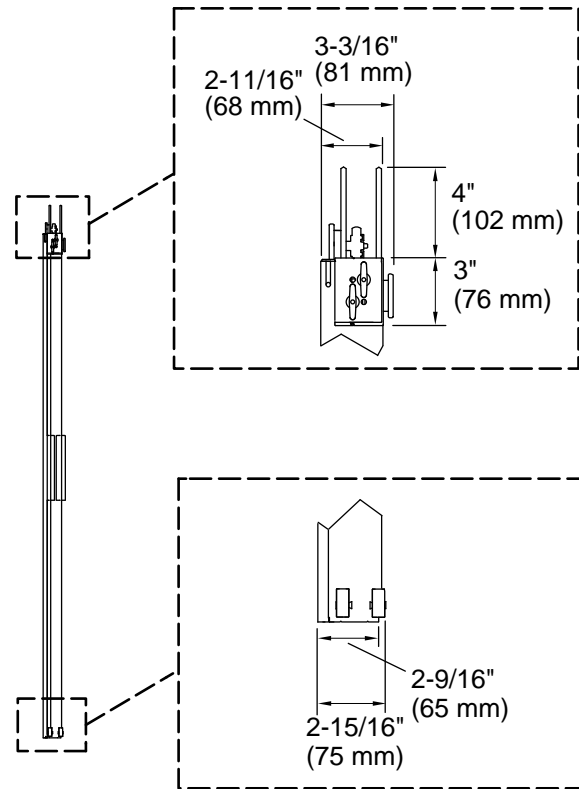

Material

- Frameless, 3/8" (10 mm) thick Crystal Clear tempered glass

Installation

- Sliding bath door
- Not for use in hospitality
- For residential use only

Recommended Replacements

- This product is replaced by K-702425-L Frameless sliding bath door.

* Walk-through

Technical Information

All product dimensions are nominal.

Base-To-Wall	1/2" (13 mm)
Radius – Max:	
Shower Ledge Min	3" (76 mm)
Flat:	
Shower Wall Min	3-1/2" (89 mm)
Flat:	

Notes

Install this product according to the installation guide.

If replacing a shower door, the narrow wall jamb design of this door may not cover the existing shower door holes.

The vertical opening should be a minimum of 64-1/2" (1638 mm) to allow for installation clearance.