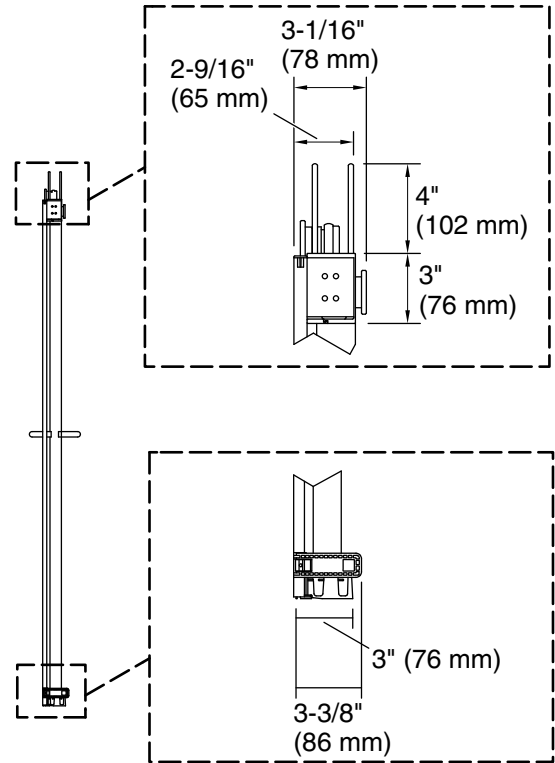

*Walk-through

Technical Information

All product dimensions are nominal.

Base-To-Wall	1/2" (13 mm)
Radius – Max:	
Shower Ledge Min	3" (76 mm)
Flat:	
Shower Wall Min	3-1/2" (89 mm)
Flat:	

Notes

Install this product according to the installation guide.

If replacing a shower door, the narrow wall jamb design of this door may not cover the existing shower door holes.

The vertical opening should be a minimum of 62-1/4" (1581 mm) to allow for installation clearance.