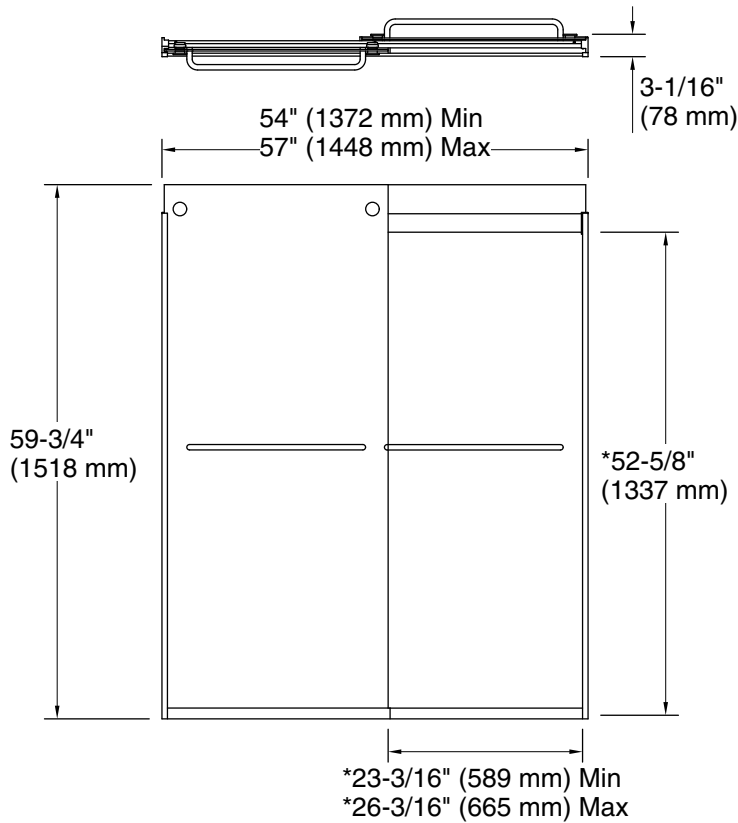

*Walk-through

Technical Information

All product dimensions are nominal.

Base-To-Wall	1/2" (13 mm)
Radius – Max:	
Shower Ledge Min	3" (76 mm)
Flat:	
Shower Wall Min	3-1/2" (89 mm)
Flat:	

Notes

Install this product according to the installation guide.

If replacing a shower door, the narrow wall jamb design of this door may not cover the existing shower door holes.

The vertical opening should be a minimum of 62-1/4" (1581 mm) to allow for installation clearance.