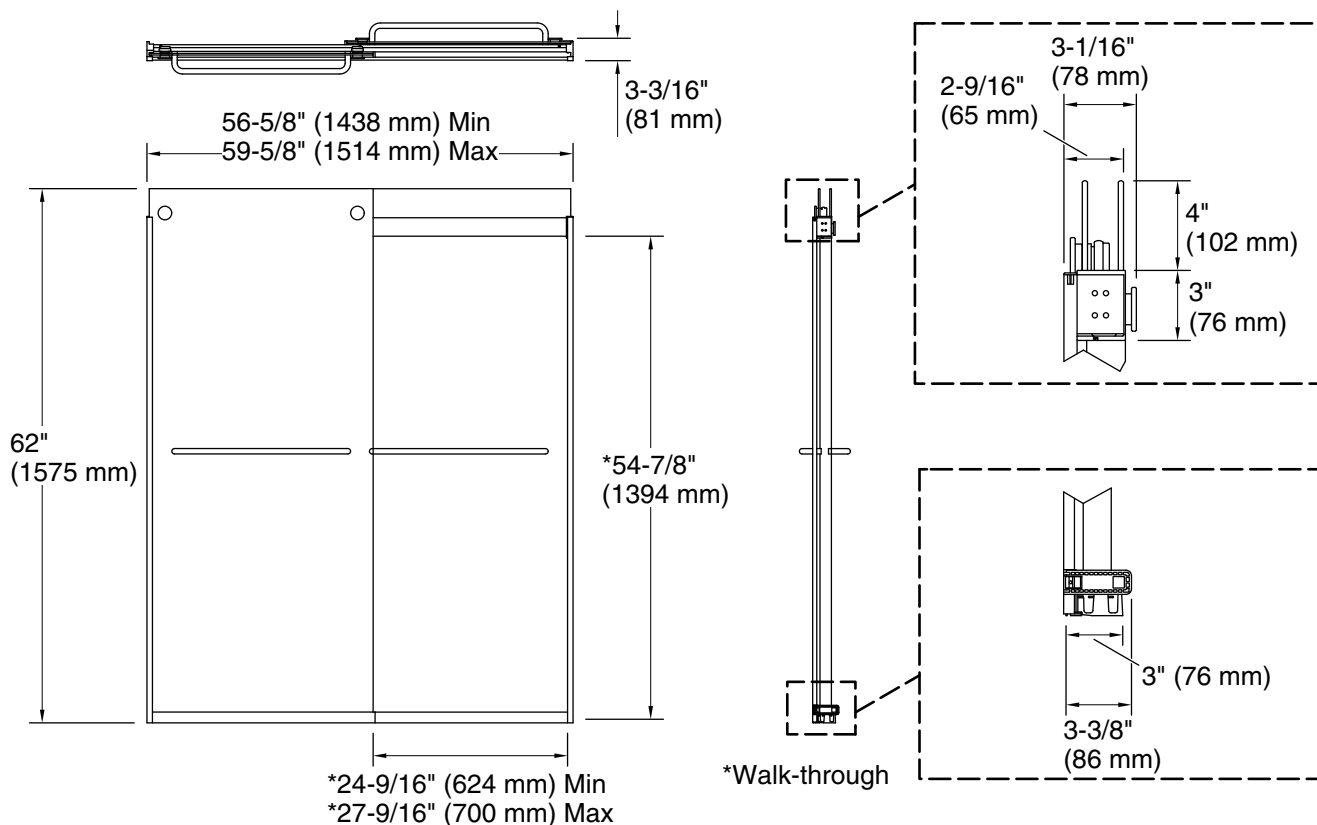

## Material

- Frameless, 3/8" (10 mm) thick Crystal Clear tempered glass

## Technical Information

All product dimensions are nominal.

Base-To-Wall	1/2" (13 mm)
Radius – Max:	
Shower Ledge Min	3" (76 mm)
Flat:	
Shower Wall Min	3-1/2" (89 mm)
Flat:	

## Notes

Install this product according to the installation guide.

If replacing a shower door, the narrow wall jamb design of this door may not cover the existing shower door holes.

The vertical opening should be a minimum of 64-1/2" (1638 mm) to allow for installation clearance.