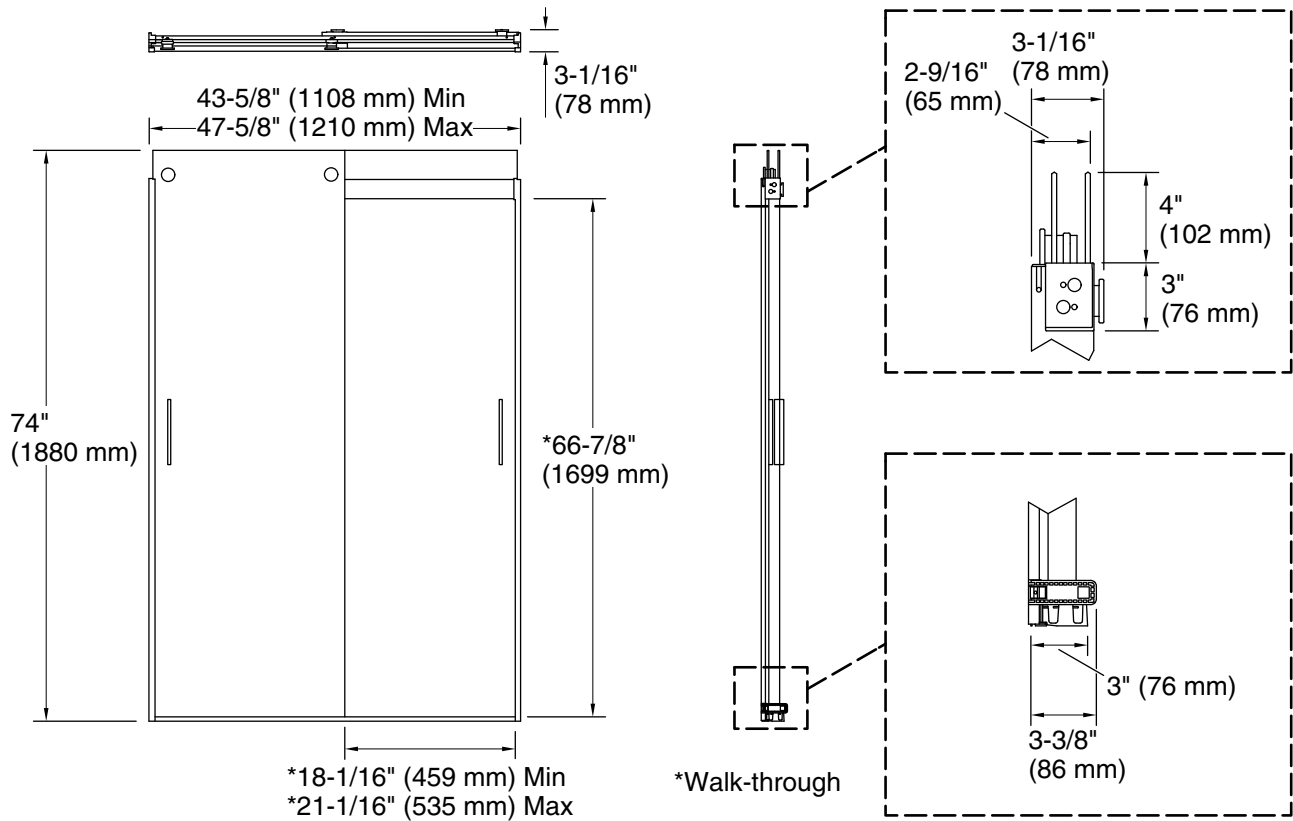

Material

- Frameless, 1/4" (6 mm) thick Crystal Clear tempered glass

Installation

- Sliding shower door
- Not for use in hospitality

Codes/Standards

ANSI Z97.1
CAN/CGSB-12.1
CPSC 16CFR 1201

KOHLER® Bath and Shower Doors Ten-Year Limited Warranty

Available Glass Options

Code	Description
L	Crystal Clear

Technical Information

All product dimensions are nominal.

Base-To-Wall	1/2" (13 mm)
Radius – Max:	
Shower Ledge Min	3" (76 mm)
Flat:	
Shower Wall Min	3-1/2" (89 mm)
Flat:	

Notes

Install this product according to the installation guide.

If replacing a shower door, the narrow wall jamb design of this door may not cover the existing shower door holes.

The vertical opening should be a minimum of 76-1/2" (1943 mm) to allow for installation clearance.