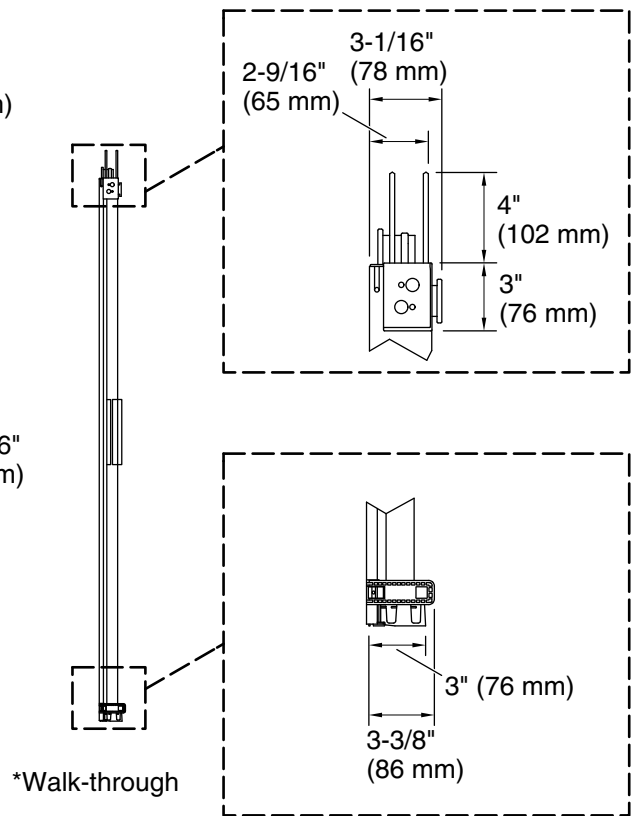

Material

- Frameless, 1/4" (6 mm) thick Crystal Clear tempered glass

Installation

- Sliding shower door
- Not for use in hospitality

Codes/Standards

ANSI Z97.1
CAN/CGSB-12.1
CPSC 16CFR 1201

KOHLER® Bath and Shower Doors Ten-Year Limited Warranty

Available Glass Options

Code	Description
L	Crystal Clear

Technical Information

All product dimensions are nominal.

Base-To-Wall	1/2" (13 mm)
Radius – Max:	
Shower Ledge Min	3" (76 mm)
Flat:	
Shower Wall Min	3-1/2" (89 mm)
Flat:	

Notes

Install this product according to the installation guide.

If replacing a shower door, the narrow wall jamb design of this door may not cover the existing shower door holes.

The vertical opening should be a minimum of 76-1/2" (1943 mm) to allow for installation clearance.