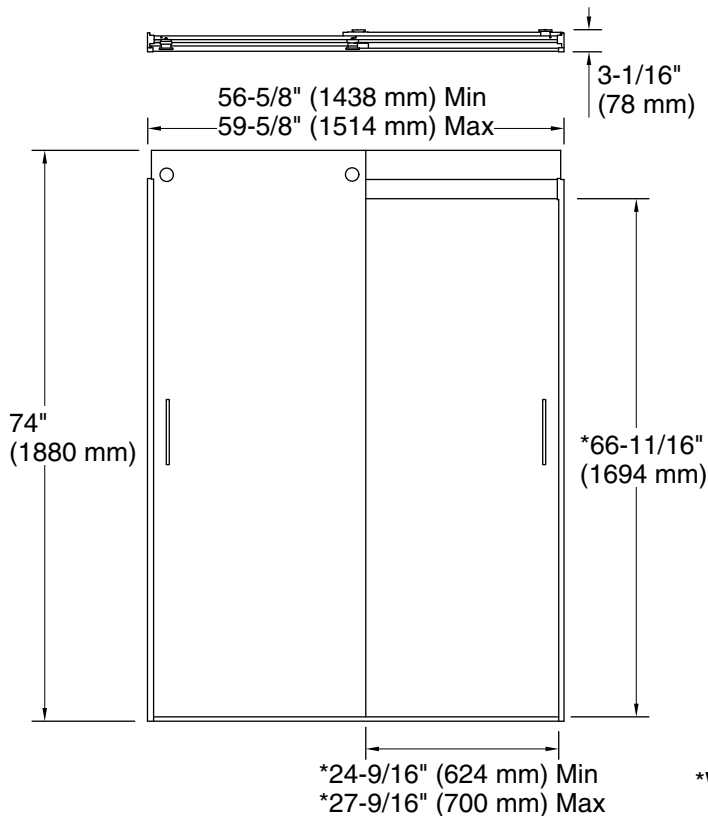

Material

- Frameless, 1/4" (6 mm) thick Crystal Clear tempered glass

Installation

- Sliding shower door
- Not for use in hospitality

Codes/Standards

ANSI Z97.1
CAN/CGSB-12.1
CPSC 16CFR 1201

KOHLER® Bath and Shower Doors Ten-Year Limited Warranty

Available Glass Options

Code	Description
L	Crystal Clear

Technical Information

All product dimensions are nominal.

Base-To-Wall	1/2" (13 mm)
Radius – Max:	
Shower Ledge Min	3" (76 mm)
Flat:	
Shower Wall Min	3-1/2" (89 mm)
Flat:	

Notes

Install this product according to the installation guide.

If replacing a shower door, the narrow wall jamb design of this door may not cover the existing shower door holes.

The vertical opening should be a minimum of 76-1/2" (1943 mm) to allow for installation clearance.