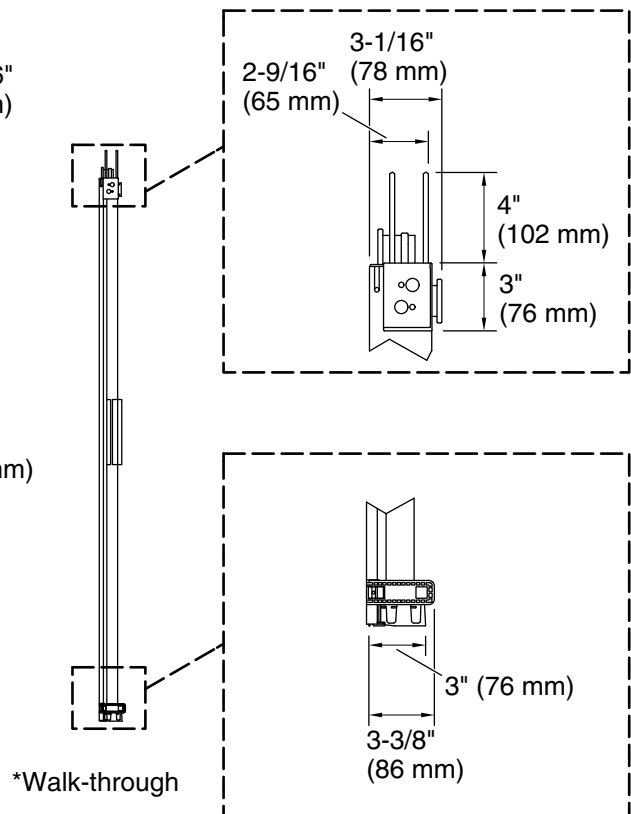

## Material

- Frameless, 3/8" (10 mm) thick Crystal Clear tempered glass

### Technical Information

All product dimensions are nominal.

Base-To-Wall	1/2" (13 mm)
Radius – Max:	
Shower Ledge Min	3" (76 mm)
Flat:	
Shower Wall Min	3-1/2" (89 mm)
Flat:	

### Notes

Install this product according to the installation guide.

If replacing a shower door, the narrow wall jamb design of this door may not cover the existing shower door holes.

The vertical opening should be a minimum of 76-1/2" (1943 mm) to allow for installation clearance.