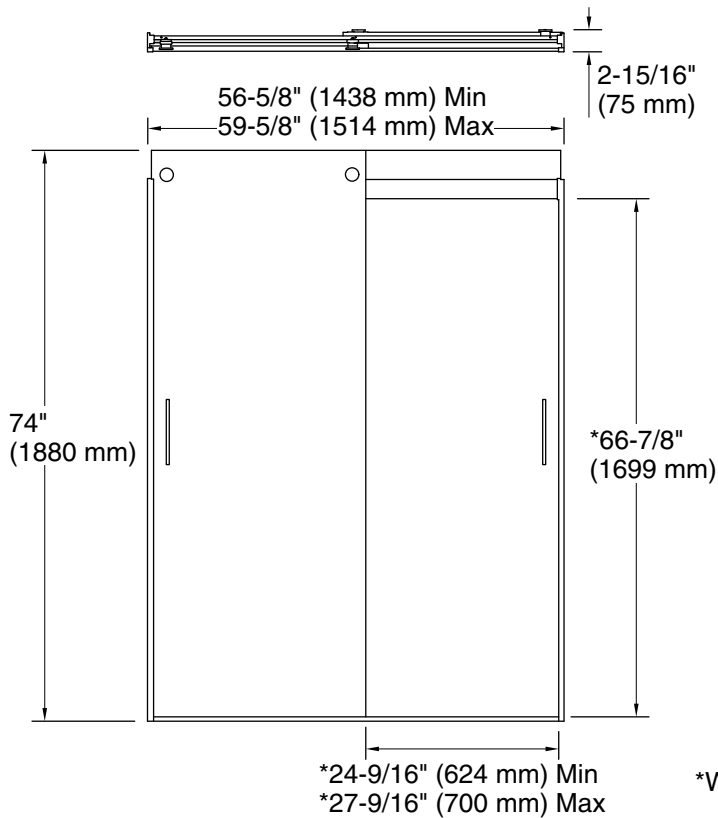

## Material

- Frameless, 3/8" (10 mm) thick Crystal Clear tempered glass

### Technical Information

All product dimensions are nominal.

Base-To-Wall	1/2" (13 mm)
Radius – Max:	
Shower Ledge Min	3" (76 mm)
Flat:	
Shower Wall Min	3-1/2" (89 mm)
Flat:	

### Notes

Install this product according to the installation guide.

If replacing a shower door, the narrow wall jamb design of this door may not cover the existing shower door holes.

The vertical opening should be a minimum of 76-1/2" (1943 mm) to allow for installation clearance.