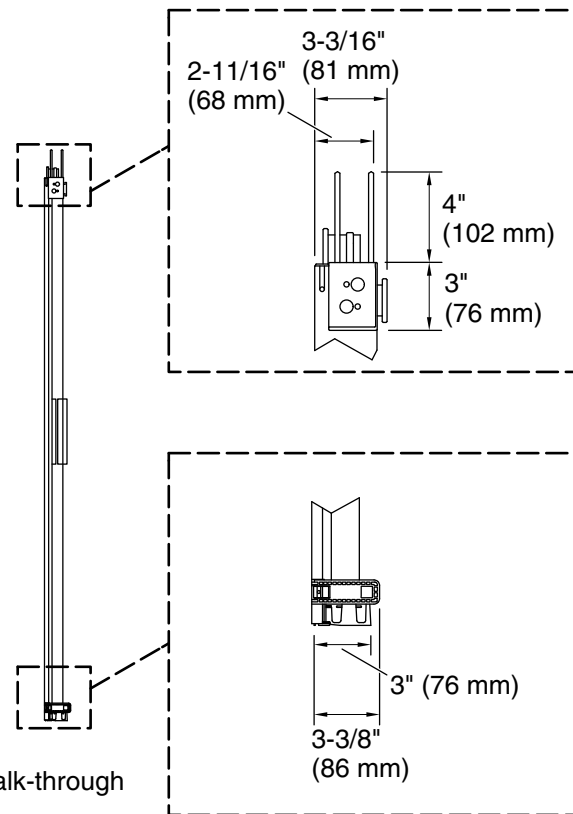

### Material

- Frameless, 3/8" (10 mm) thick Crystal Clear tempered glass

### Technical Information

All product dimensions are nominal.

Base-To-Wall	1/2" (13 mm)
Radius – Max:	
Shower Ledge Min	3" (76 mm)
Flat:	
Shower Wall Min	3-1/2" (89 mm)
Flat:	

### Notes

Install this product according to the installation guide.

If replacing a shower door, the narrow wall jamb design of this door may not cover the existing shower door holes.

The vertical opening should be a minimum of 84-1/2" (2146 mm) to allow for installation clearance.