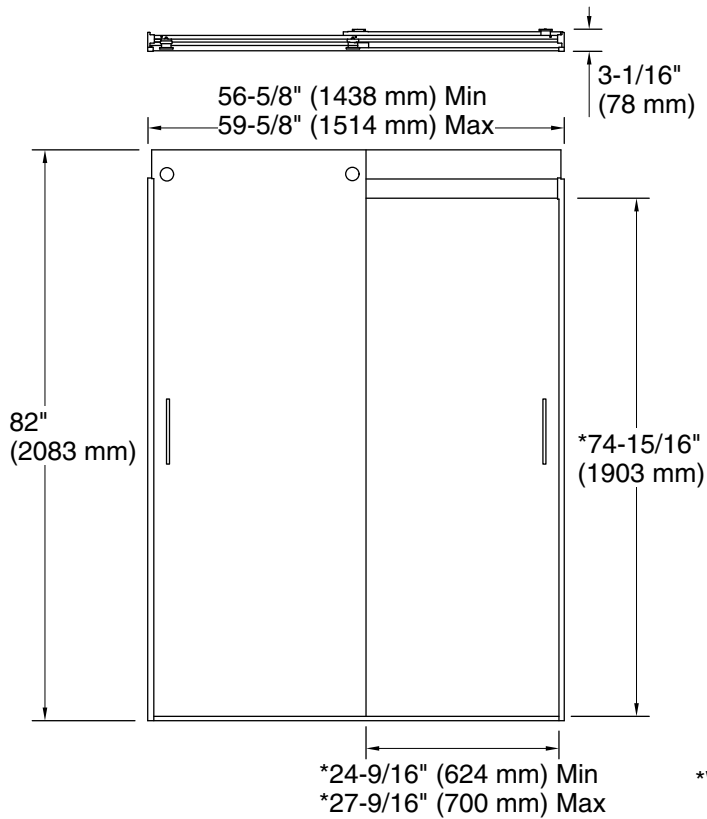

### Material

- Frameless, 3/8" (10 mm) thick Crystal Clear tempered glass

### Technical Information

All product dimensions are nominal.

Base-To-Wall	1/2" (13 mm)
Radius – Max:	
Shower Ledge Min	3" (76 mm)
Flat:	
Shower Wall Min	3-1/2" (89 mm)
Flat:	

### Notes

Install this product according to the installation guide.

If replacing a shower door, the narrow wall jamb design of this door may not cover the existing shower door holes.

The vertical opening should be a minimum of 84-1/2" (2146 mm) to allow for installation clearance.