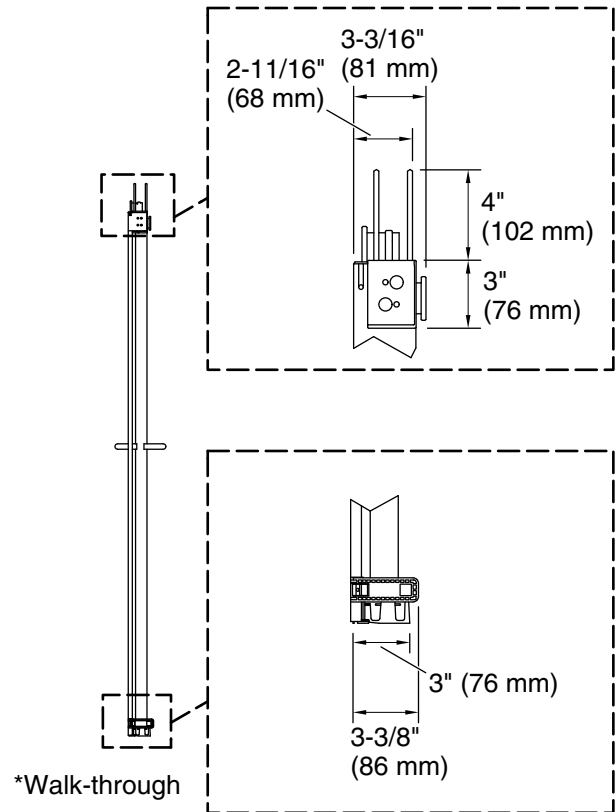

Material

- Frameless, 3/8" (10 mm) thick Crystal Clear tempered glass

Installation

- Sliding shower door
- Not for use in hospitality
- For residential use only

Recommended Replacements

- This product is replaced by K-702430-L 81-5/8" H sliding shower door with 3/8"-thick glass.

Technical Information

All product dimensions are nominal.

Base-To-Wall	$1/2"$ (13 mm)
Radius – Max:	
Shower Ledge Min	$3"$ (76 mm)
Flat:	
Shower Wall Min	$3\text{-}1/2"$ (89 mm)
Flat:	

Notes

Install this product according to the installation guide.

If replacing a shower door, the narrow wall jamb design of this door may not cover the existing shower door holes.

The vertical opening should be a minimum of $84\text{-}1/2"$ (2146 mm) to allow for installation clearance.