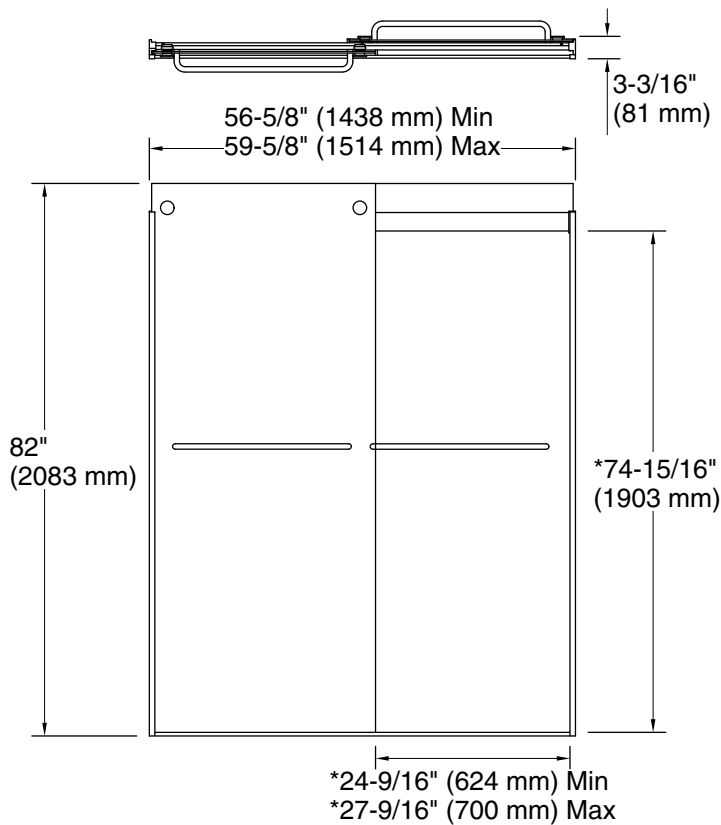

Material

- Frameless, 3/8" (10 mm) thick Crystal Clear tempered glass

Installation

- Sliding shower door
- Not for use in hospitality
- For residential use only

Recommended Replacements

- This product is replaced by K-702430-L 81-5/8" H sliding shower door with 3/8"-thick glass.

Technical Information

All product dimensions are nominal.

Base-To-Wall	$1/2"$ (13 mm)
Radius – Max:	
Shower Ledge Min	$3"$ (76 mm)
Flat:	
Shower Wall Min	$3\text{-}1/2"$ (89 mm)
Flat:	

Notes

Install this product according to the installation guide.

If replacing a shower door, the narrow wall jamb design of this door may not cover the existing shower door holes.

The vertical opening should be a minimum of $84\text{-}1/2"$ (2146 mm) to allow for installation clearance.