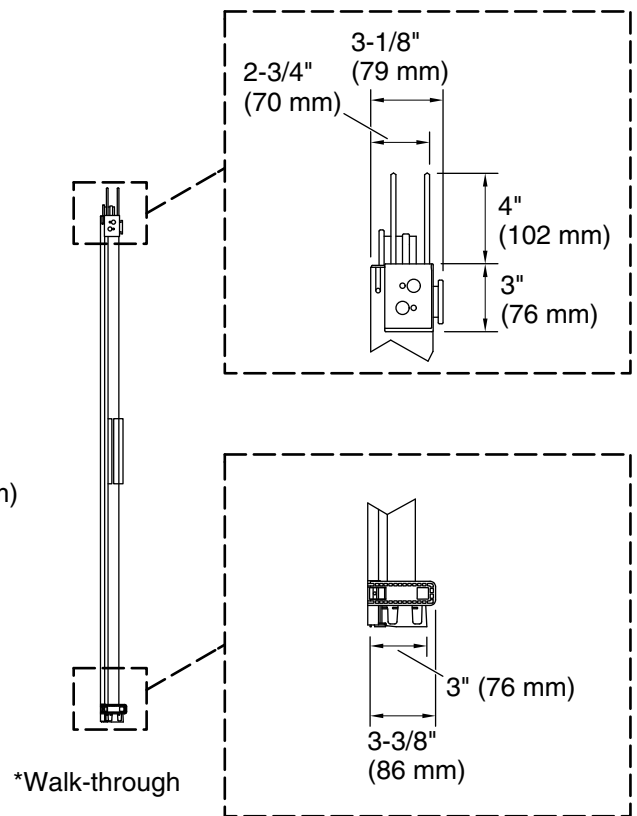

Material

- Frameless, heavy 5/16" (8 mm) thick Crystal Clear tempered glass

Installation

- Sliding bath door
- Not for use in hospitality
- For residential use only

Recommended Replacements

- This product is replaced by K-702419-L Frameless sliding bath door.

Technical Information

All product dimensions are nominal.

Base-To-Wall 1/2" (13 mm)

Radius – Max:

Notes

Install this product according to the installation guide.

The vertical opening should be a minimum of 64-1/2" (1638 mm) to allow for installation clearance.