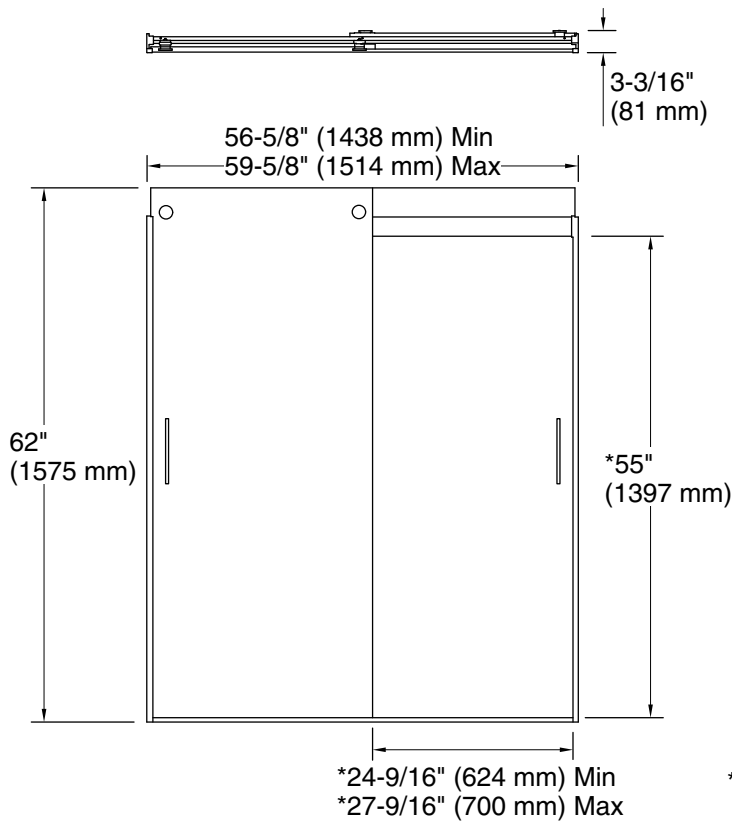

Material

- Frameless, heavy 5/16" (8 mm) thick Crystal Clear tempered glass

Installation

- Sliding bath door
- Not for use in hospitality
- For residential use only

Recommended Replacements

- This product is replaced by K-702419-L Frameless sliding bath door.

Technical Information

All product dimensions are nominal.

Base-To-Wall 1/2" (13 mm)

Radius – Max:

Notes

Install this product according to the installation guide.

The vertical opening should be a minimum of 64-1/2" (1638 mm) to allow for installation clearance.