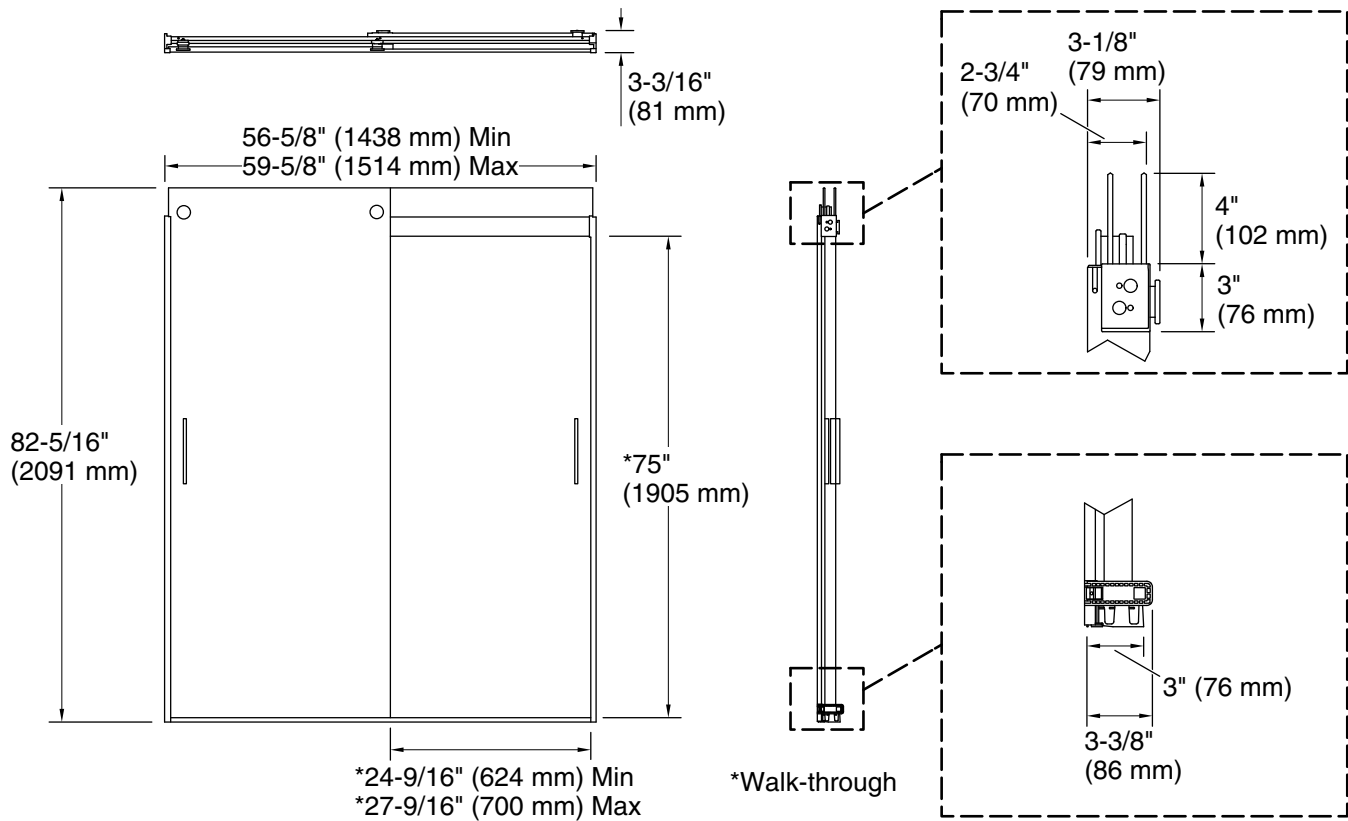

## Material

- Frameless, heavy 5/16" (8 mm) thick Crystal Clear tempered glass

### Technical Information

All product dimensions are nominal.

Base-To-Wall 1/2" (13 mm)

Radius – Max:

### Notes

Install this product according to the installation guide.

The vertical opening should be a minimum of 84-1/2" (2146 mm) to allow for installation clearance.