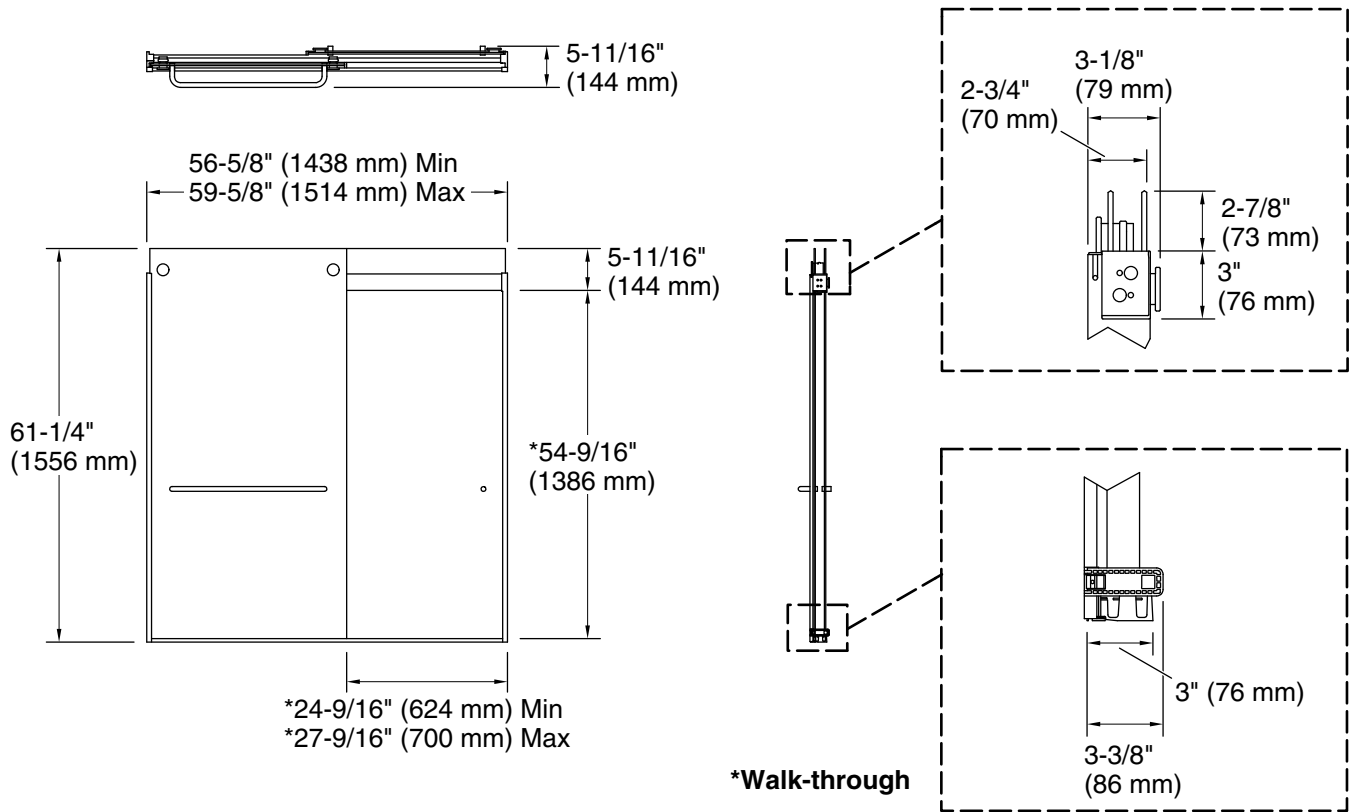

Features

- Innovative roller design simplifies installation and provides out-of-plumb adjustability while glass is installed
- Cushioned center guide provides smooth, quiet sliding action
- Gently curved towel bars and knob combination offers storage without encroaching on the bathing space
- CleanCoat®+ glass coating creates a hydrophobic barrier that repels water, soap scum, and residue, saving time and protecting shower doors 10 times longer than original CleanCoat. (Based on 2021 internal wear/abrasion testing using a microfiber cloth.)

Material

- Frameless, heavy 5/16" (8 mm) thick Crystal Clear tempered glass

Installation

- Sliding bath door
- Not for use in hospitality
- For residential use only

Recommended Replacements

- This product is replaced by K-702420-L Frameless sliding bath door.

***Walk-through**

Technical Information

All product dimensions are nominal.

Base-To-Wall 1/2" (13 mm)

Radius – Max:

Notes

Install this product according to the installation guide.

The vertical opening should be a minimum of 64-1/2" (1638 mm) to allow for installation clearance.