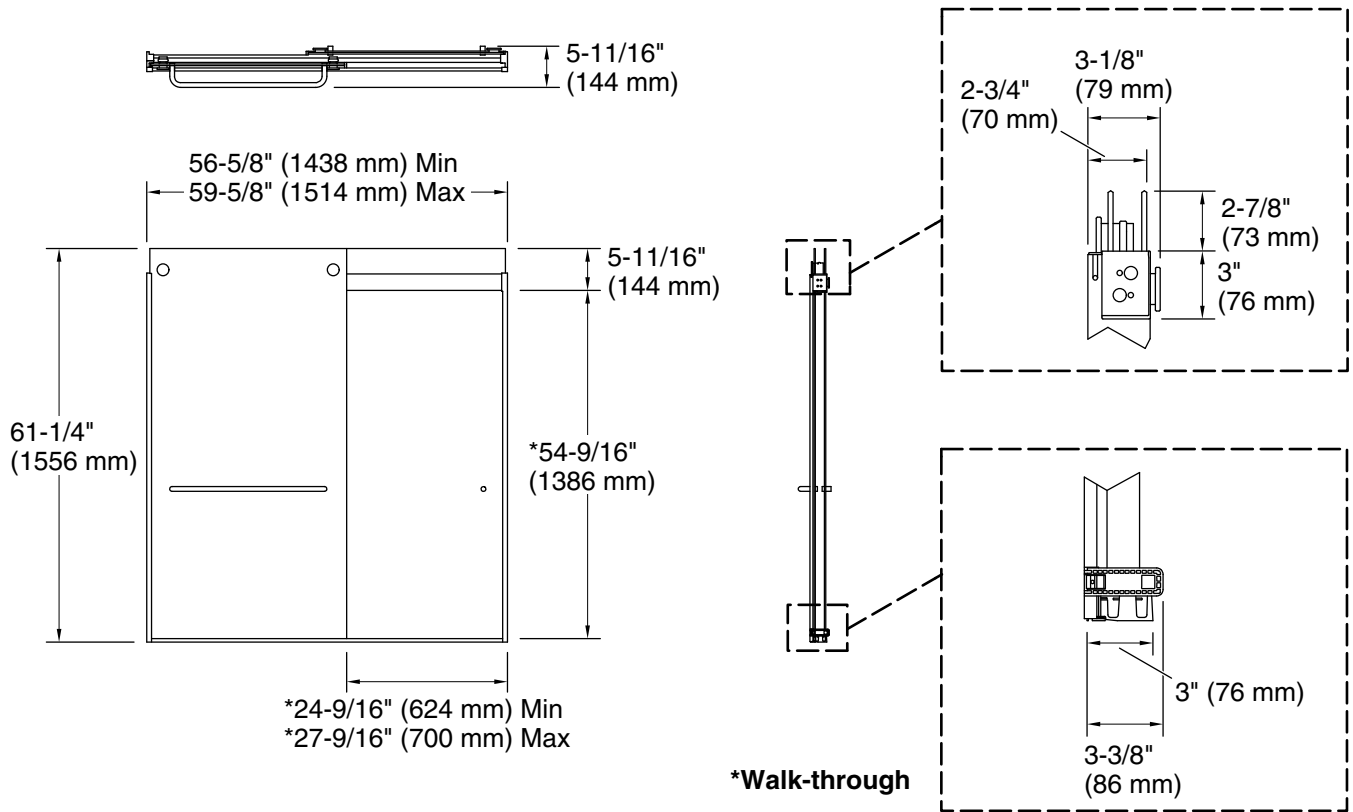

*Walk-through

Technical Information

All product dimensions are nominal.

Base-To-Wall 1/2" (13 mm)

Radius – Max:

Notes

Install this product according to the installation instructions.

The vertical opening should be a minimum of 64-1/2" (1638 mm) to allow for installation clearance.