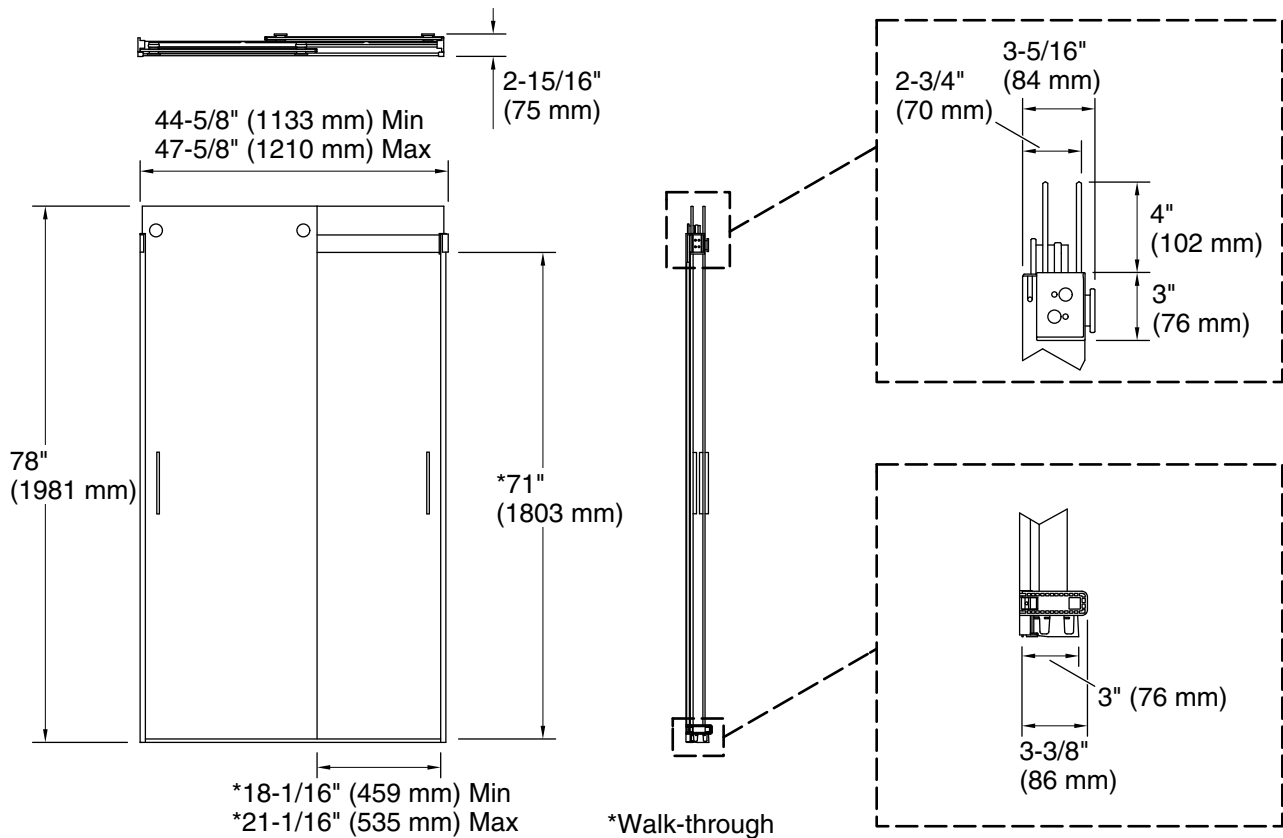

Material

- Anodized aluminum prevents rust and corrosion
- Frameless, heavy 5/16" (8 mm) thick Crystal Clear tempered glass

Installation

- Out-of-plumb adjustability simplifies installation
- Door can be installed to open to the left or right to suit your bathroom layout
- Not for use in hospitality
- For residential use only

Recommended Replacements

- This product is replaced by K-702421-L Frameless sliding shower door.

Codes/Standards

ANSI Z97.1
CAN/CGSB-12.1
CPSC 16CFR 1201

KOHLER® Bath and Shower Doors Ten-Year Limited Warranty

See website for detailed warranty information.

Available Glass Options

Code	Description
L	Crystal Clear

Technical Information

All product dimensions are nominal.

Base-To-Wall 1/2" (13 mm)

Radius – Max:

Notes

Install this product according to the installation instructions.

If replacing a shower door, the narrow wall jamb design of this door may not cover the existing shower door holes.

The vertical opening should be a minimum of 80-1/2" (2045 mm) to allow for installation clearance.