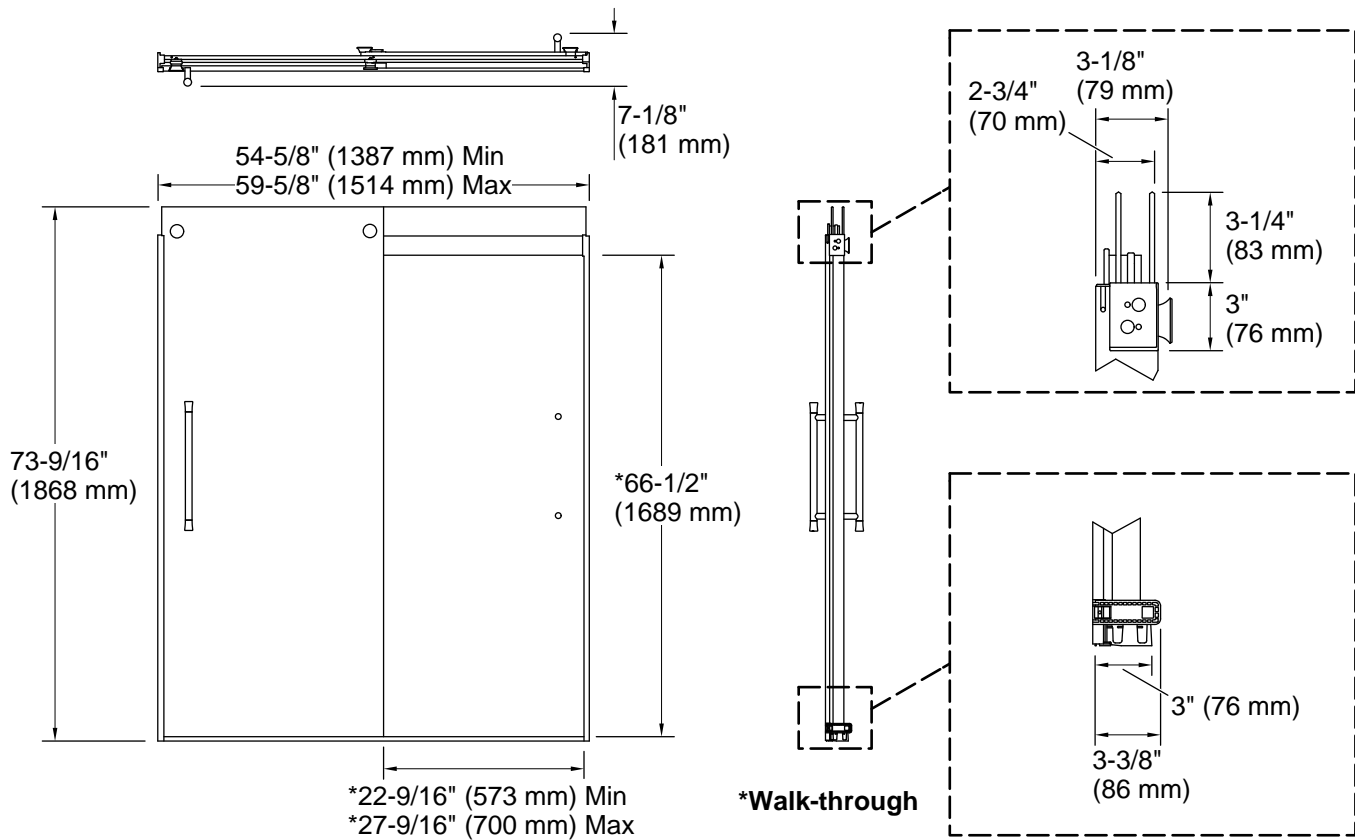

### Features

- Frameless design emphasizes glass and creates a sleek, minimalist look
- Dual sliding barn door style
- Cushioned center guide provides smooth, quiet sliding action
- Smooth, easy-to-clean wall jambs
- 16-1/4" (413 mm) vertical handles with 1/4" (6 mm) knob on opposite side for easy opening and closing
- CleanCoat®+ glass coating creates a hydrophobic barrier that repels water, soap scum, and residue, saving time and protecting shower doors 10 times longer than original CleanCoat. (Based on 2021 internal wear/abrasion testing using a microfiber cloth.)
- Innovative roller design simplifies installation and provides out-of-plumb adjustability while glass is installed
- For additional color finishes, please see K-R706851-8L

### Installation

- Fits opening widths 54-5/8" – 59-5/8" (1387 – 1514 mm)
- Out-of-plumb adjustability simplifies installation
- For residential use only
- Not for use in hospitality

### Technical Information

All product dimensions are nominal.

Base-To-Wall	1/2" (13 mm)
Radius – Max:	
Shower Ledge Min	3" (76 mm)
Flat:	
Shower Wall Min	3-1/2" (89 mm)
Flat:	

### Notes

Install this product according to the installation instructions.

The vertical opening should be a minimum of 76-1/2" (1943 mm) to allow for installation clearance.