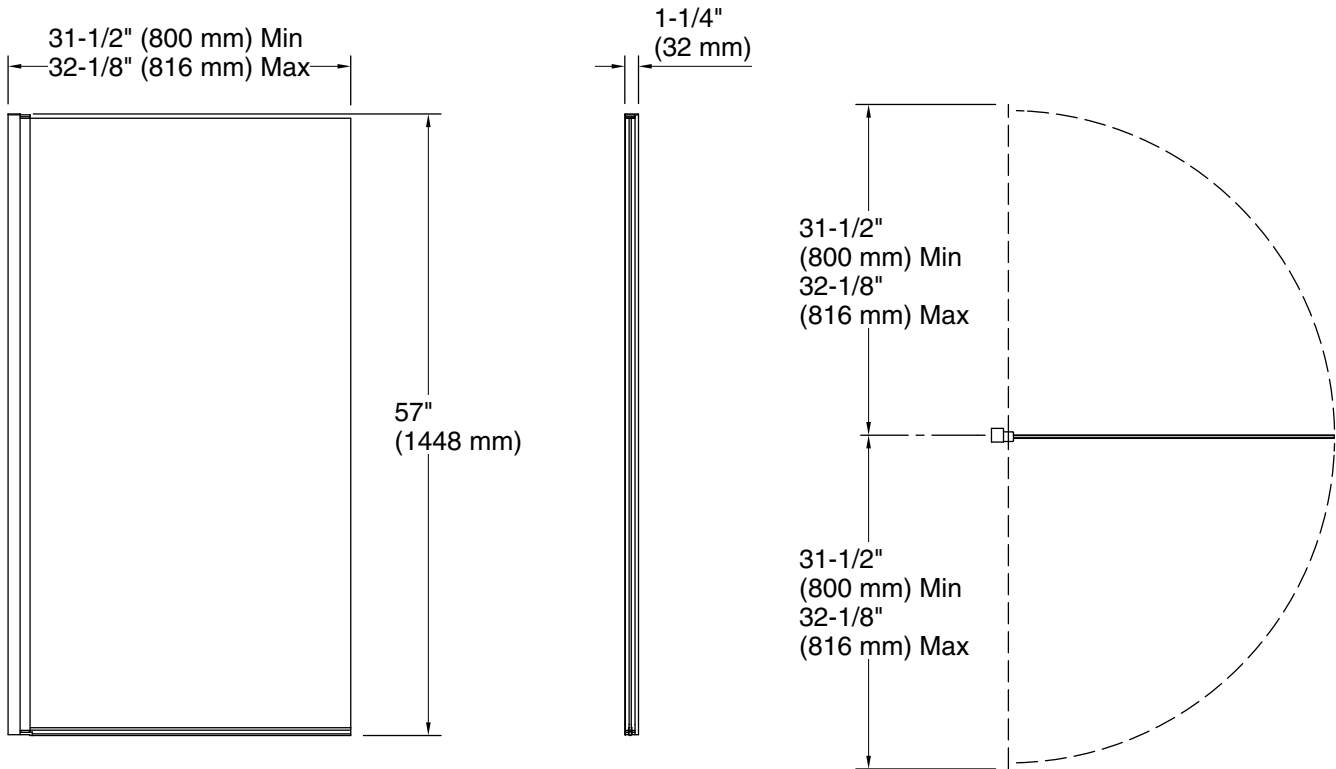

Material

- Frameless, 1/4" (6 mm) thick Crystal Clear tempered glass

Technology

- Swings in or out for easy access and cleaning
- Seal provides excellent water containment
- Square minimalist-style wall jamb

Installation

- Bath screen
- Out-of-plumb adjustability simplifies installation
- 5/8" (16 mm) width adjustability on wall jamb
- Not for use in hospitality
- For residential use only

Codes/Standards

ANSI Z97.1
CAN/CGSB-12.1
CPSC 16CFR 1201

	SHP	Bright Polished Silver
---	-----	------------------------

Available Glass Options

Code	Description
------	-------------

L	Crystal Clear
---	---------------

Technical Information

All product dimensions are nominal.

Base-To-Wall	1/2" (13 mm)
Radius – Max:	
Shower Ledge Min	1-1/4" (32 mm)
Flat:	
Shower Wall Min	1-1/4" (32 mm)
Flat:	
Wall Studs Required	Yes
for Door:	

Notes

Install this product according to the installation guide.