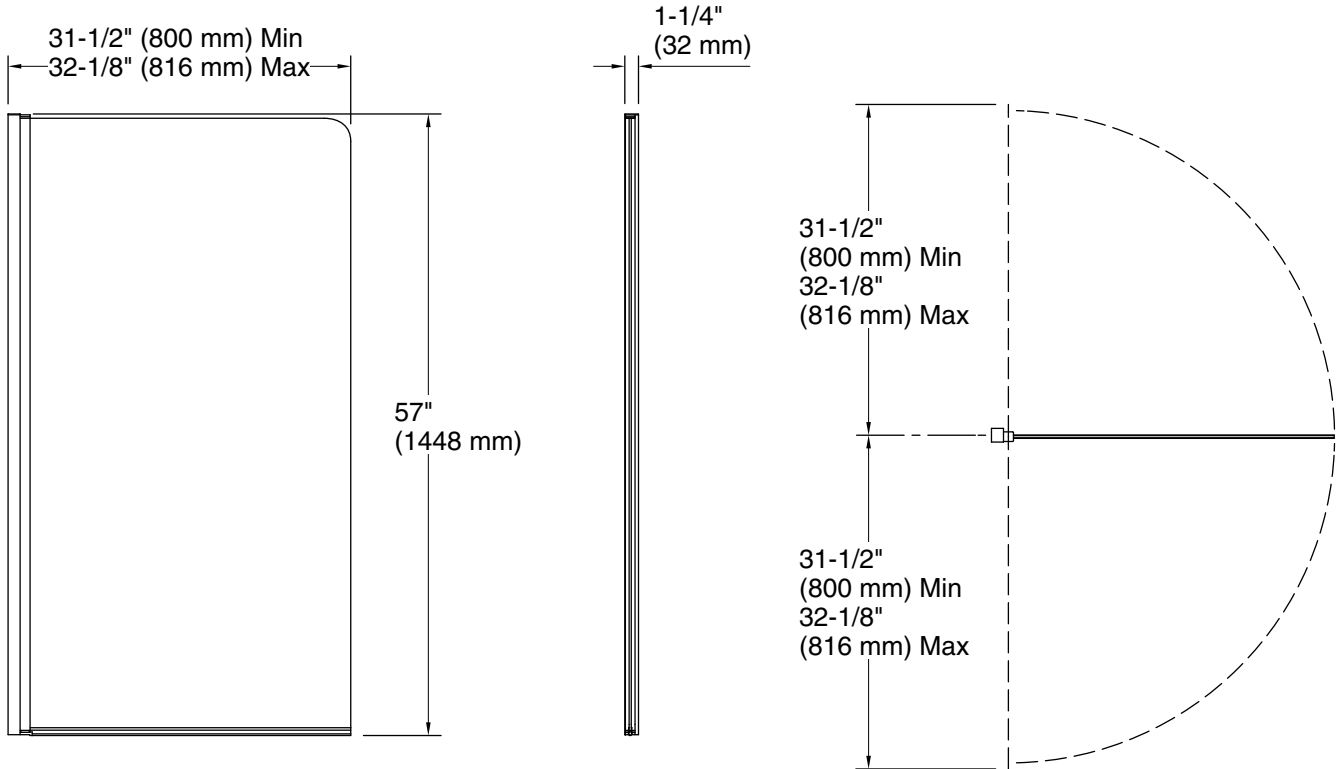

Material

- Frameless, 1/4" (6 mm) thick Crystal Clear tempered glass
- Anodized aluminum prevents rust and corrosion

Technology

- Square minimalist-style wall jamb
- Seal provides excellent water containment
- Swings in or out for easy access and cleaning

Installation

- Out-of-plumb adjustability simplifies installation
- 5/8" (16 mm) width adjustability on wall jamb
- For residential use only
- Not for use in hospitality

Codes/Standards

ANSI Z97.1
CAN/CGSB-12.1
CPSC 16CFR 1201

Available Glass Options

Code	Description
L	Crystal Clear

Technical Information

All product dimensions are nominal.

Base-To-Wall	1/2" (13 mm)
Radius – Max:	
Shower Ledge Min	1-1/4" (32 mm)
Flat:	
Shower Wall Min	1-1/4" (32 mm)
Flat:	
Wall Studs Required	Yes
for Door:	