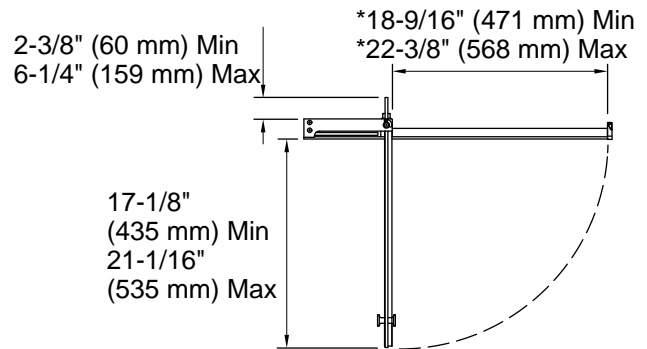

Material

- Frameless, heavy 5/16" (8 mm) thick Crystal Clear tempered glass

Technology

- Self-closing mechanism offers superior performance and security against water leakage
- Maximum width adjustability

Installation

- Out-of-plumb adjustability simplifies installation
- Door can be installed to open to the left or right to suit your bathroom layout
- Pivot shower door
- Not for use in hospitality
- For residential use only

*Walk-through

Technical Information

All product dimensions are nominal.

Base-To-Wall	3/8" (10 mm)
Radius – Max:	
Shower Ledge Min	2-1/4" (57 mm)
Flat:	
Shower Wall Min	2-1/4" (57 mm)
Flat:	
Wall Studs Required	Yes
for Door:	

Notes

Install this product according to the installation guide.

Strike jamb is made of clear plastic and may not cover existing shower door holes.

NOTICE: The vertical opening should be a minimum of 74" (1880 mm) to allow clearance for installation.