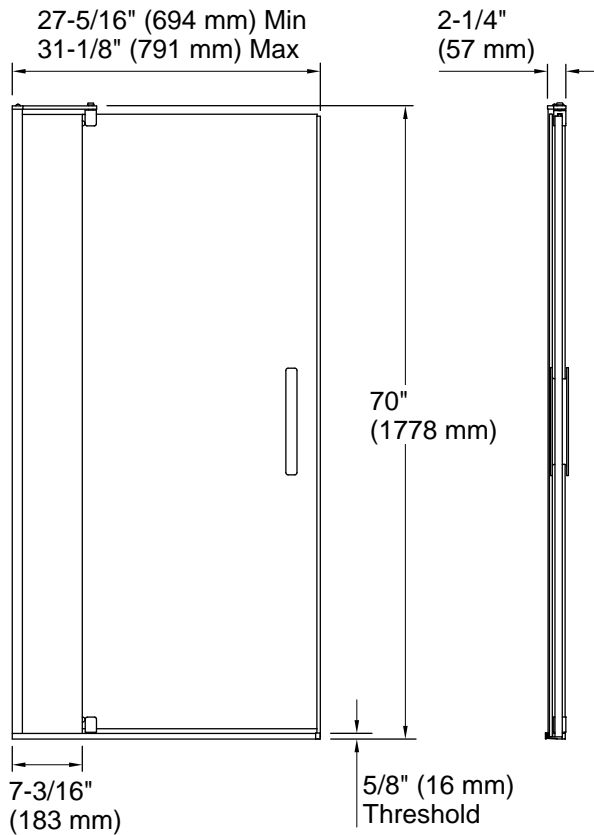

Material

- Frameless, heavy 5/16" (8 mm) thick Crystal Clear tempered glass

Technology

- Self-closing mechanism offers superior performance and security against water leakage
- Maximum width adjustability

Installation

- Out-of-plumb adjustability simplifies installation
- Door can be installed to open to the left or right to suit your bathroom layout
- Pivot shower door
- Not for use in hospitality
- For residential use only

*Walk-through

Technical Information

All product dimensions are nominal.

Base-To-Wall	3/8" (10 mm)
Radius – Max:	
Shower Ledge Min	2-1/4" (57 mm)
Flat:	
Shower Wall Min	2-1/4" (57 mm)
Flat:	
Wall Studs Required	Yes
for Door:	

Notes

Install this product according to the installation guide.

Strike jamb is made of clear plastic and may not cover existing shower door holes.

NOTICE: The vertical opening should be a minimum of 74" (1880 mm) to allow clearance for installation.