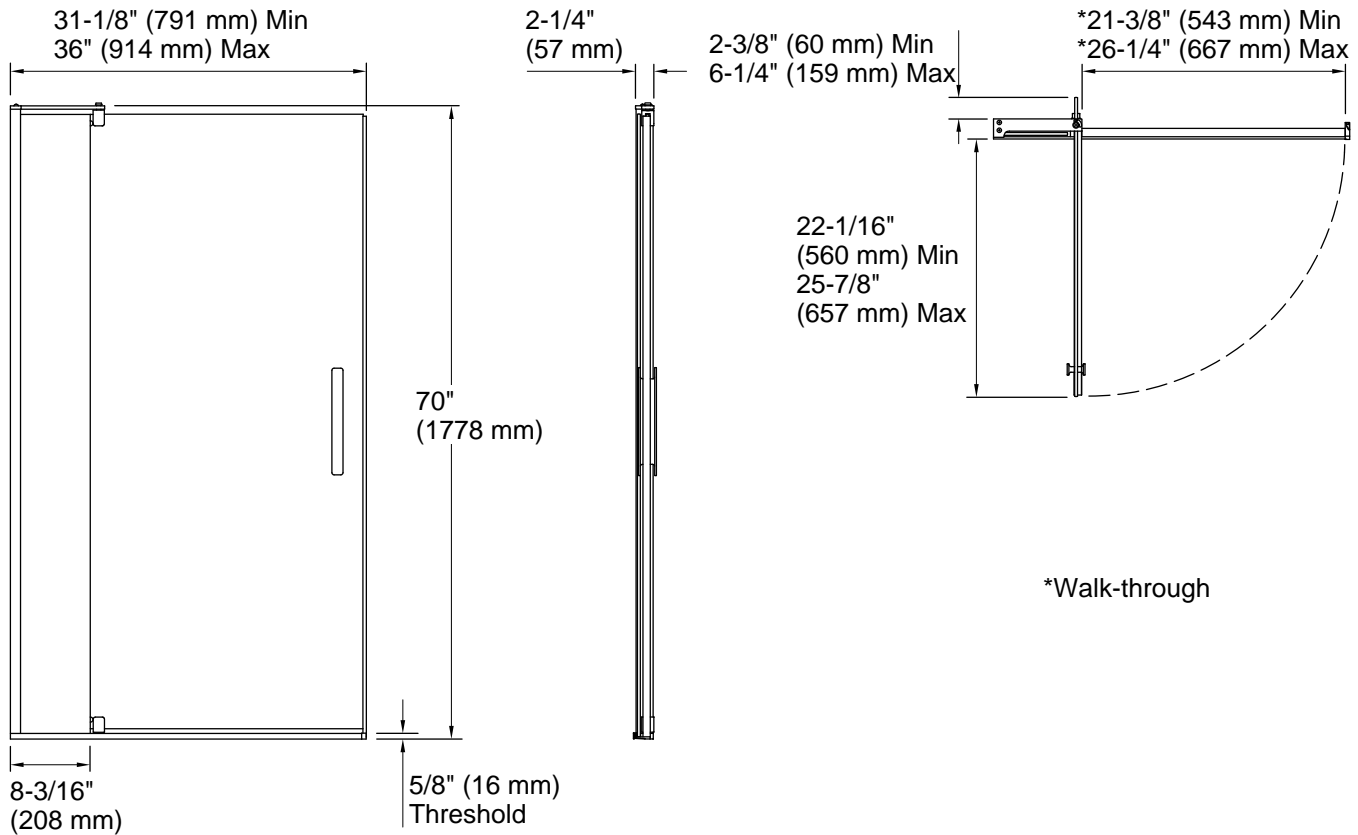

Features

- Frameless, heavy 5/16" (8 mm) thick Frosted tempered glass
- Vertical handle complements the contemporary style
- Ultra-low threshold creates easy entry and exit to the showering space
- CleanCoat®+ glass coating creates a hydrophobic barrier that repels water, soap scum, and residue, saving time and protecting shower doors 10 times longer than original CleanCoat. (Based on 2021 internal wear/abrasion testing using a microfiber cloth.)
- Tempered glass ensures enhanced safety and durability

Technology

- Self-closing mechanism offers superior performance and security against water leakage
- Maximum width adjustability

Installation

- Out-of-plumb adjustability simplifies installation
- Door can be installed to open to the left or right to suit your bathroom layout
- Pivot shower door
- Not for use in hospitality
- For residential use only

Technical Information

All product dimensions are nominal.

Base-To-Wall	3/8" (10 mm)
Radius – Max:	
Shower Ledge Min	2-1/4" (57 mm)
Flat:	
Shower Wall Min	2-1/4" (57 mm)
Flat:	
Wall Studs Required	Yes
for Door:	

Notes

Install this product according to the installation guide.

Strike jamb is made of clear plastic and may not cover existing shower door holes.

NOTICE: The vertical opening should be a minimum of 74" (1880 mm) to allow clearance for installation.