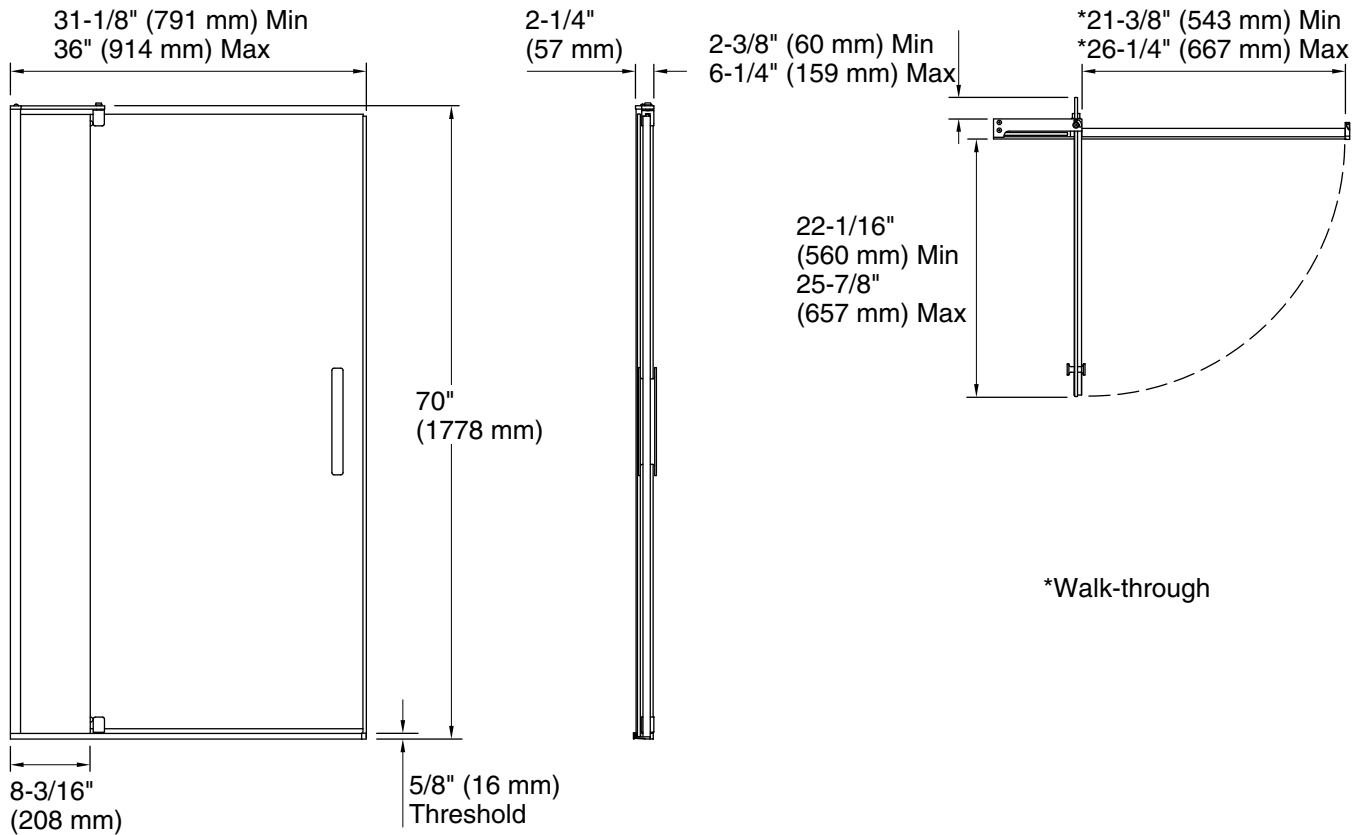

Features

- Frameless, heavy 5/16" (8 mm) thick Frosted tempered glass
- Vertical handle complements the contemporary style
- Ultra-low threshold creates easy entry and exit to the showering space
- CleanCoat®+ glass coating creates a hydrophobic barrier that repels water, soap scum, and residue, saving time and protecting shower doors 10 times longer than original CleanCoat. (Based on 2021 internal wear/abrasion testing using a microfiber cloth.)
- Tempered glass ensures enhanced safety and durability

Technology

- Self-closing mechanism offers superior performance and security against water leakage
- Maximum width adjustability

Installation

- Out-of-plumb adjustability simplifies installation
- Door can be installed to open to the left or right to suit your bathroom layout
- Pivot shower door
- Not for use in hospitality
- For residential use only

Technical Information

All product dimensions are nominal.

Base-To-Wall	3/8" (10 mm)
Radius – Max:	
Shower Ledge Min	2-1/4" (57 mm)
Flat:	
Shower Wall Min	2-1/4" (57 mm)
Flat:	
Wall Studs Required	Yes
for Door:	

Notes

Install this product according to the installation guide.

Strike jamb is made of clear plastic and may not cover existing shower door holes.

NOTICE: The vertical opening should be a minimum of 74" (1880 mm) to allow clearance for installation.