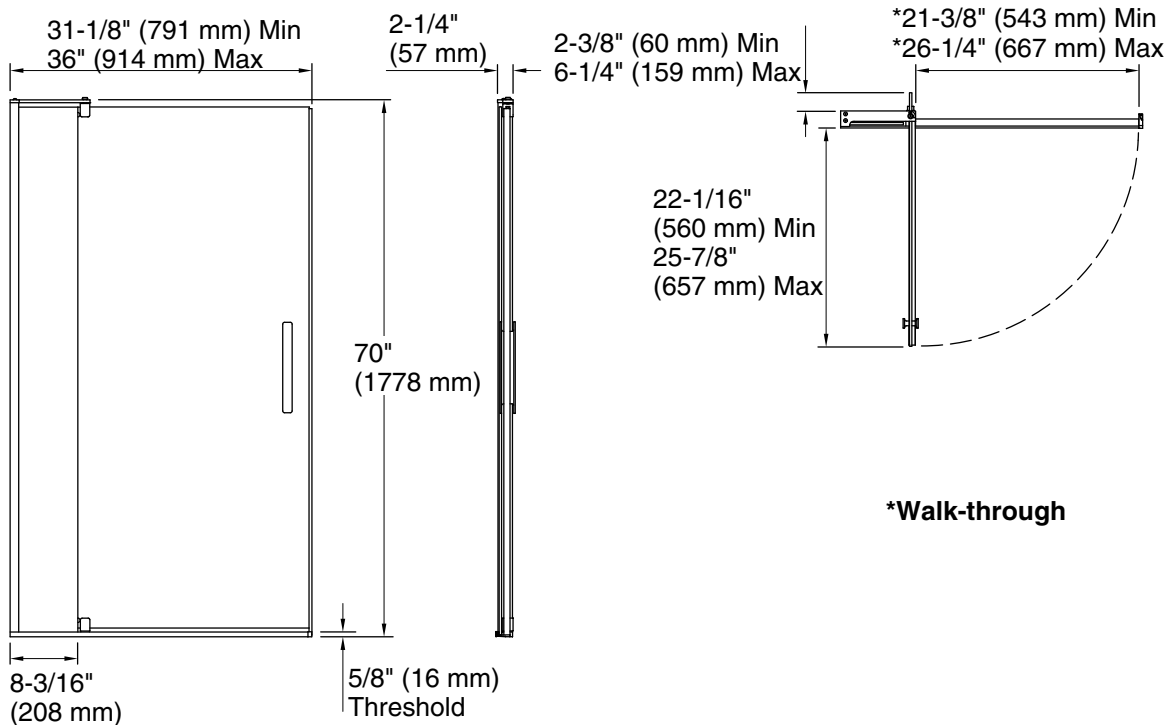

Material

- Frameless, heavy 5/16" (8 mm) thick Crystal Clear tempered glass

Technology

- Self-closing mechanism offers superior performance and security against water leakage
- Maximum width adjustability

Installation

- Out-of-plumb adjustability simplifies installation
- Door can be installed to open to the left or right to suit your bathroom layout
- Pivot shower door
- Not for use in hospitality
- For residential use only

Technical Information

All product dimensions are nominal.

Base-To-Wall	3/8" (10 mm)
Radius – Max:	
Shower Ledge Min	2-1/4" (57 mm)
Flat:	
Shower Wall Min	2-1/4" (57 mm)
Flat:	
Wall Studs Required	Yes
for Door:	

Notes

Install this product according to the installation guide.

Strike jamb is made of clear plastic and may not cover existing shower door holes.

NOTICE: The vertical opening should be a minimum of 74" (1880 mm) to allow clearance for installation.