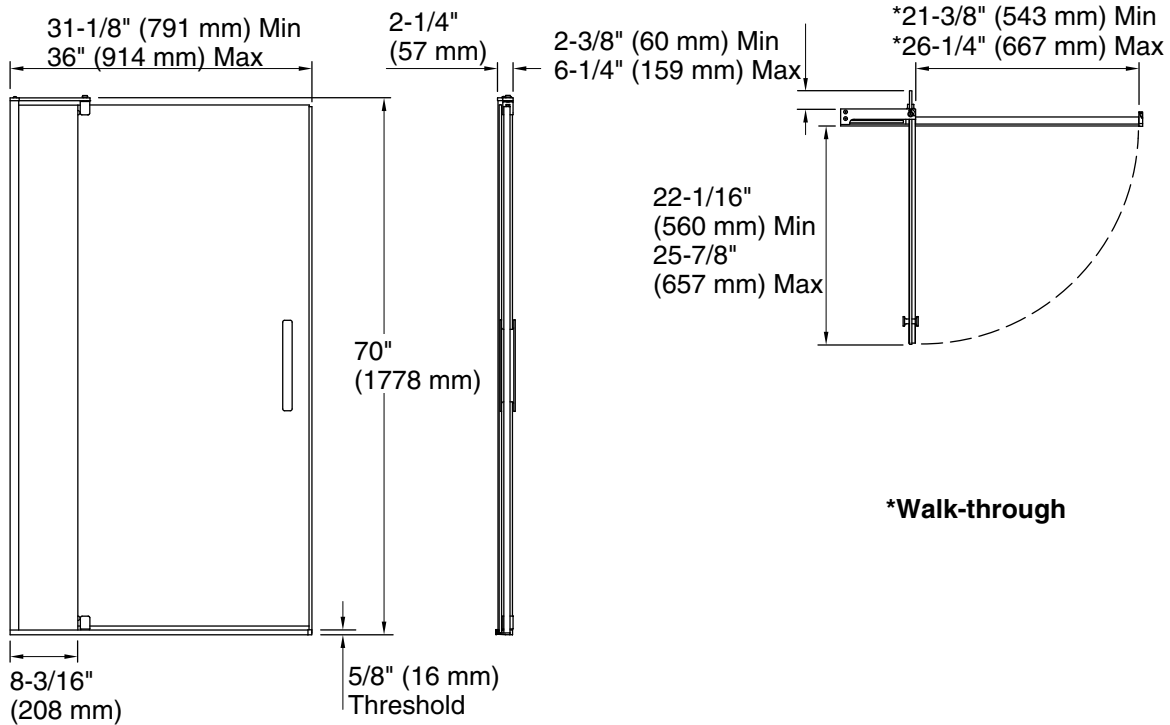

Material

- Frameless, heavy 5/16" (8 mm) thick Crystal Clear tempered glass

Technology

- Self-closing mechanism offers superior performance and security against water leakage
- Maximum width adjustability

Installation

- Out-of-plumb adjustability simplifies installation
- Door can be installed to open to the left or right to suit your bathroom layout
- Pivot shower door
- Not for use in hospitality
- For residential use only

Technical Information

All product dimensions are nominal.

Base-To-Wall	3/8" (10 mm)
Radius – Max:	
Shower Ledge Min	2-1/4" (57 mm)
Flat:	
Shower Wall Min	2-1/4" (57 mm)
Flat:	
Wall Studs Required	Yes
for Door:	

Notes

Install this product according to the installation guide.

Strike jamb is made of clear plastic and may not cover existing shower door holes.

NOTICE: The vertical opening should be a minimum of 74" (1880 mm) to allow clearance for installation.