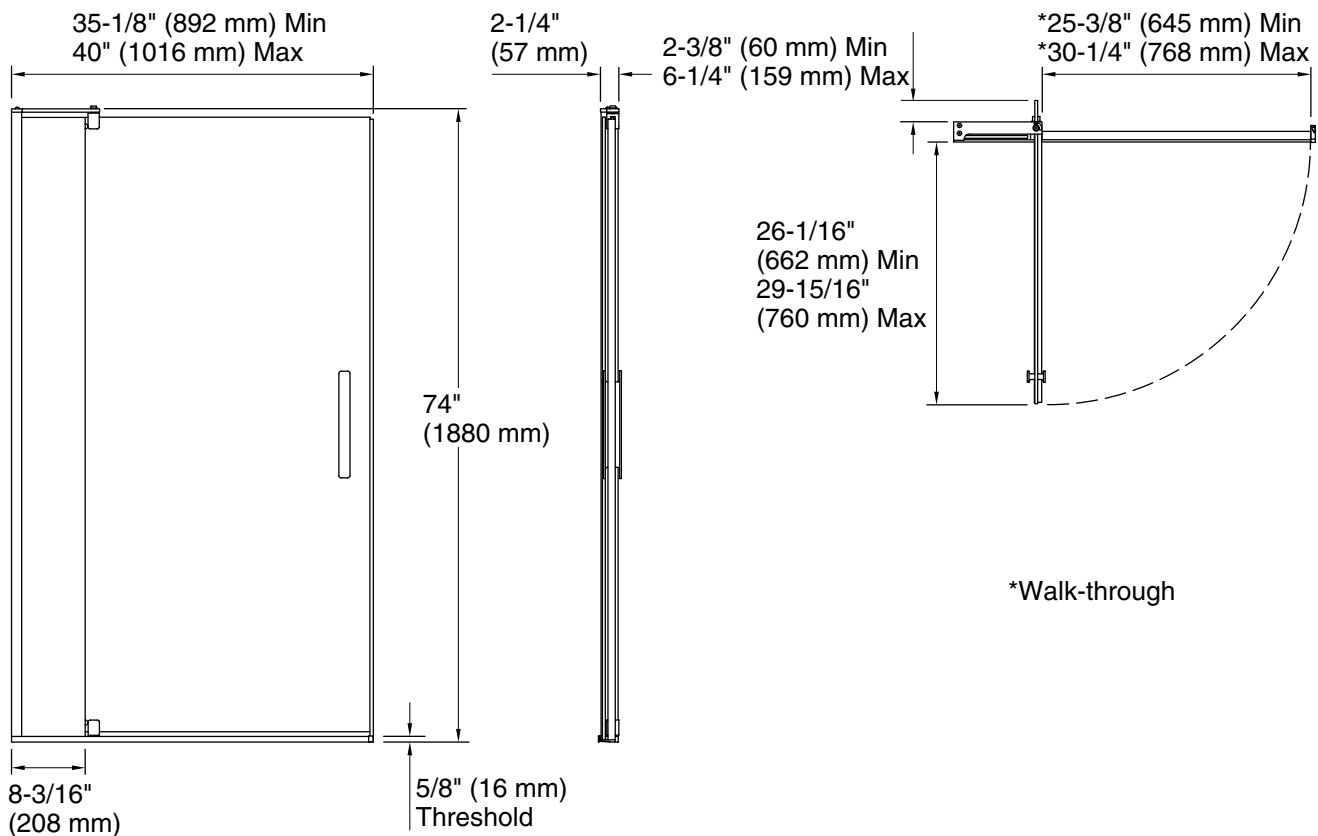

Features

- Frameless, heavy 5/16" (8 mm) thick Frosted tempered glass
- Vertical handle complements the contemporary style
- Ultra-low threshold creates easy entry and exit to the showering space
- CleanCoat®+ glass coating creates a hydrophobic barrier that repels water, soap scum, and residue, saving time and protecting shower doors 10 times longer than original CleanCoat. (Based on 2021 internal wear/abrasion testing using a microfiber cloth.)
- Tempered glass ensures enhanced safety and durability

Technology

- Self-closing mechanism offers superior performance and security against water leakage
- Maximum width adjustability

Installation

- Out-of-plumb adjustability simplifies installation
- Door can be installed to open to the left or right to suit your bathroom layout
- Pivot shower door
- Not for use in hospitality
- For residential use only

Technical Information

All product dimensions are nominal.

Base-To-Wall	3/8" (10 mm)
Radius – Max:	
Shower Ledge Min	2-1/4" (57 mm)
Flat:	
Shower Wall Min	2-1/4" (57 mm)
Flat:	
Wall Studs Required	Yes
for Door:	

Notes

Install this product according to the installation guide.

Strike jamb is made of clear plastic and may not cover existing shower door holes.

NOTICE: The vertical opening should be a minimum of 78" (2032 mm) to allow clearance for installation.