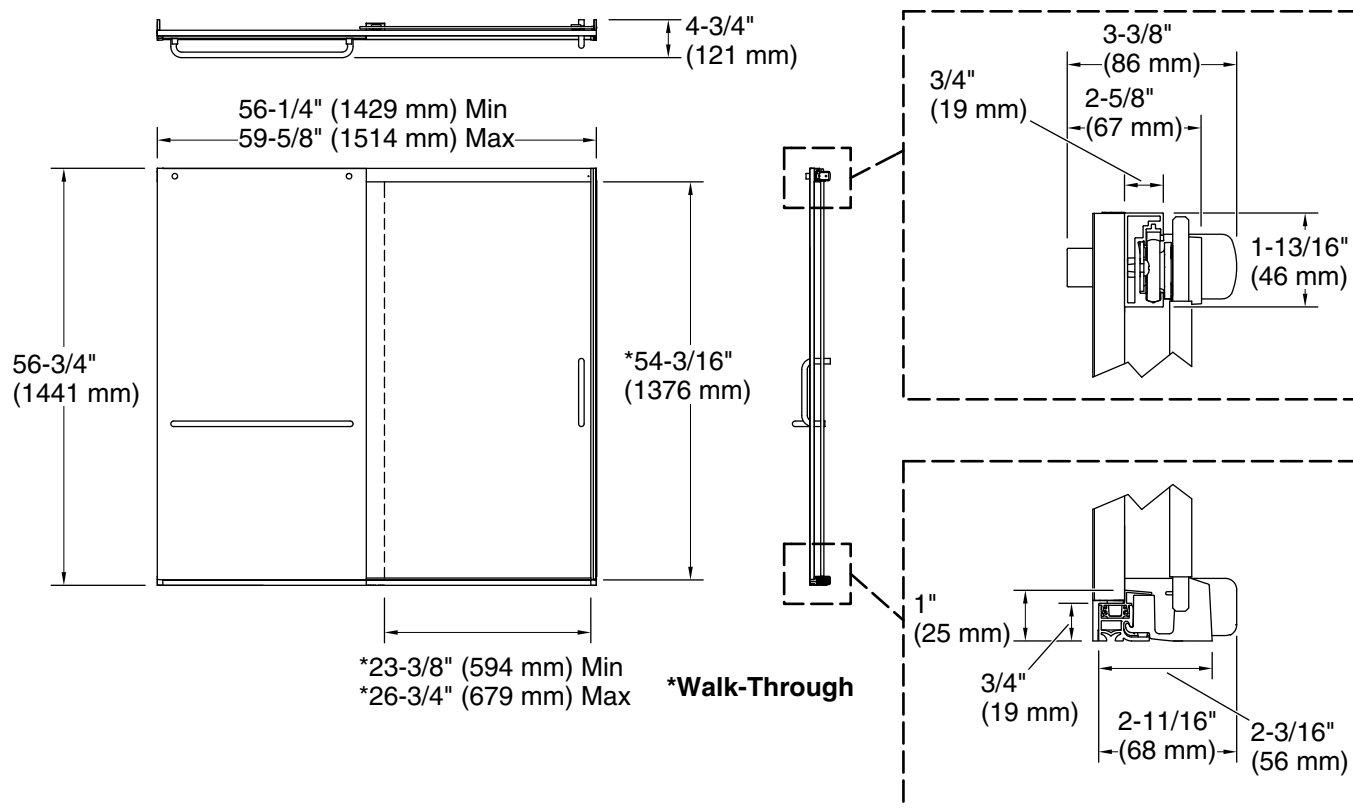

Features

- Frameless design emphasizes glass and creates a sleek, minimalist look
- Vertical handle with inside knob on moving panel
- Gently-curved towel bar provides integrated storage on fixed panel
- Tempered glass ensures enhanced safety and durability
- CleanCoat®+ glass coating creates a hydrophobic barrier that repels water, soap scum, and residue, saving time and protecting shower doors 10 times longer than original CleanCoat. (Based on 2021 internal wear/abrasion testing using a microfiber cloth.)
- Smooth, easy-to-clean wall jambs
- Full-length moving panel seal provides excellent water containment
- Upgrade to heavy 5/16" (8 mm) thick glass bath door by selecting K-707618-8G81
- Coordinates with other products in the Elate collection
- Shower door configuration consists of one sliding panel and one stationary panel

Material

- Frameless, 1/4" (6 mm) thick Frosted tempered glass
- Anodized aluminum prevents rust and corrosion

Installation

- Fits opening widths 56-1/4" - 59-5/8" (1429 - 1514 mm)
- 3-3/8" (86 mm) width adjustment
- Out-of-plumb adjustability simplifies installation
- Door can be installed to open to the left or right to suit your bathroom layout
- For residential use only
- Not for use in hospitality

Color	Code	Description
	SH	Bright Silver
	MX	Matte Nickel
	BL	Matte Black

Available Glass Options

Code	Description
D3	Frosted

Technical Information

All product dimensions are nominal.

Base-To-Wall	1/2" (13 mm)
Radius – Max:	
Shower Ledge Min	2-1/4" (57 mm)
Flat:	
Shower Wall Min	2-7/8" (73 mm)
Flat:	

Notes

Install this product according to the installation instructions.

The vertical opening should be a minimum of 60-1/8" (1527 mm) to allow for installation clearance.