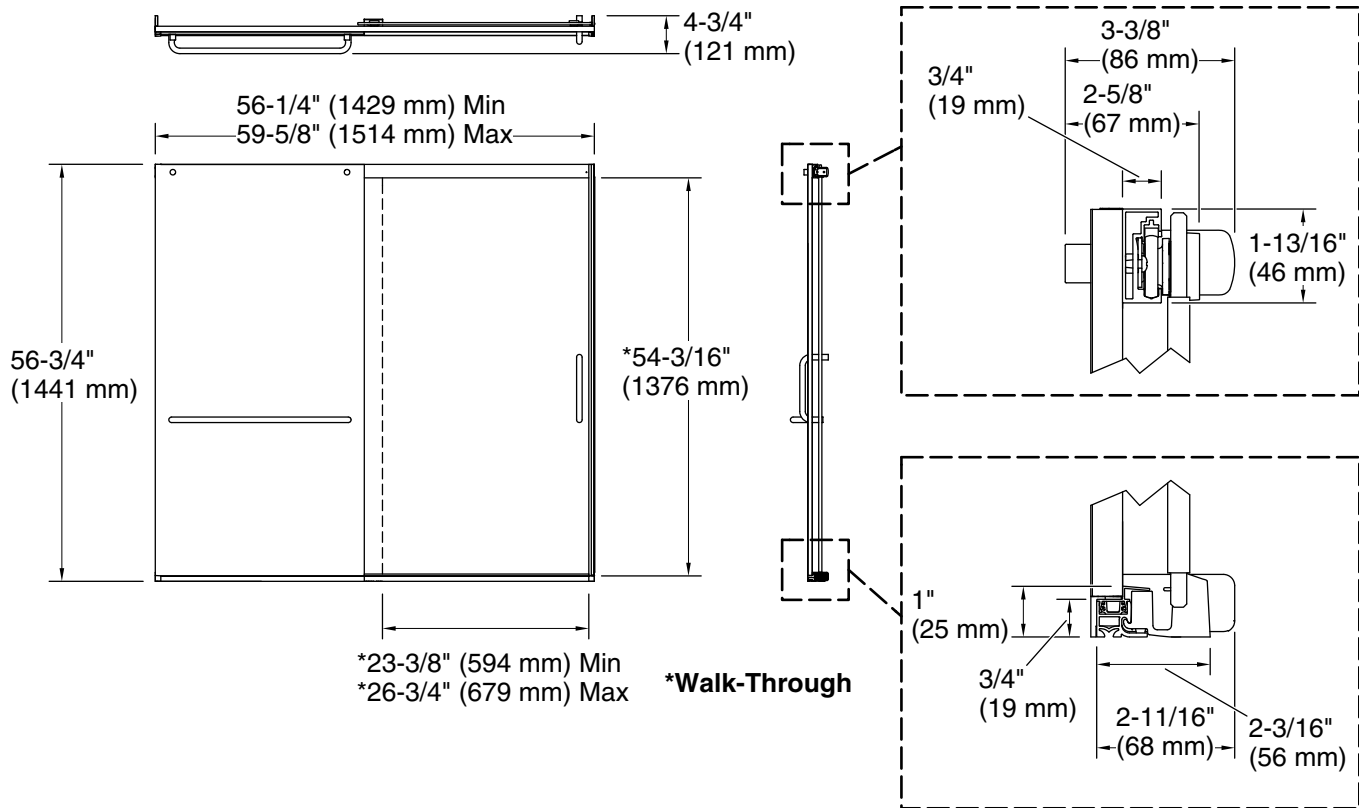

Features

- Frameless design emphasizes glass and creates a sleek, minimalist look
- Vertical handle with inside knob on moving panel
- Gently-curved towel bar provides integrated storage on fixed panel
- Tempered glass ensures enhanced safety and durability
- CleanCoat®+ glass coating creates a hydrophobic barrier that repels water, soap scum, and residue, saving time and protecting shower doors 10 times longer than original CleanCoat. (Based on 2021 internal wear/abrasion testing using a microfiber cloth.)
- Smooth, easy-to-clean wall jambs
- Full-length moving panel seal provides excellent water containment
- Upgrade to heavy 5/16" (8 mm) thick glass bath door by selecting K-707618-8L
- Coordinates with other products in the Elate collection
- Shower door configuration consists of one sliding panel and one stationary panel

Material

- Frameless, 1/4" (6 mm) thick Crystal Clear tempered glass
- Anodized aluminum prevents rust and corrosion

Installation

- Fits opening widths 56-1/4" - 59-5/8" (1429 - 1514 mm)
- 3-3/8" (86 mm) width adjustment
- Out-of-plumb adjustability simplifies installation
- Door can be installed to open to the left or right to suit your bathroom layout
- For residential use only
- Not for use in hospitality

Color	Code	Description
	SH	Bright Silver
	MX	Matte Nickel
	BL	Matte Black

Available Glass Options

Code	Description
L	Crystal Clear

Technical Information

All product dimensions are nominal.

Base-To-Wall	1/2" (13 mm)
Radius – Max:	
Shower Ledge Min	2-1/4" (57 mm)
Flat:	
Shower Wall Min	2-7/8" (73 mm)
Flat:	

Notes

Install this product according to the installation instructions.

The vertical opening should be a minimum of 60-1/8" (1527 mm) to allow for installation clearance.