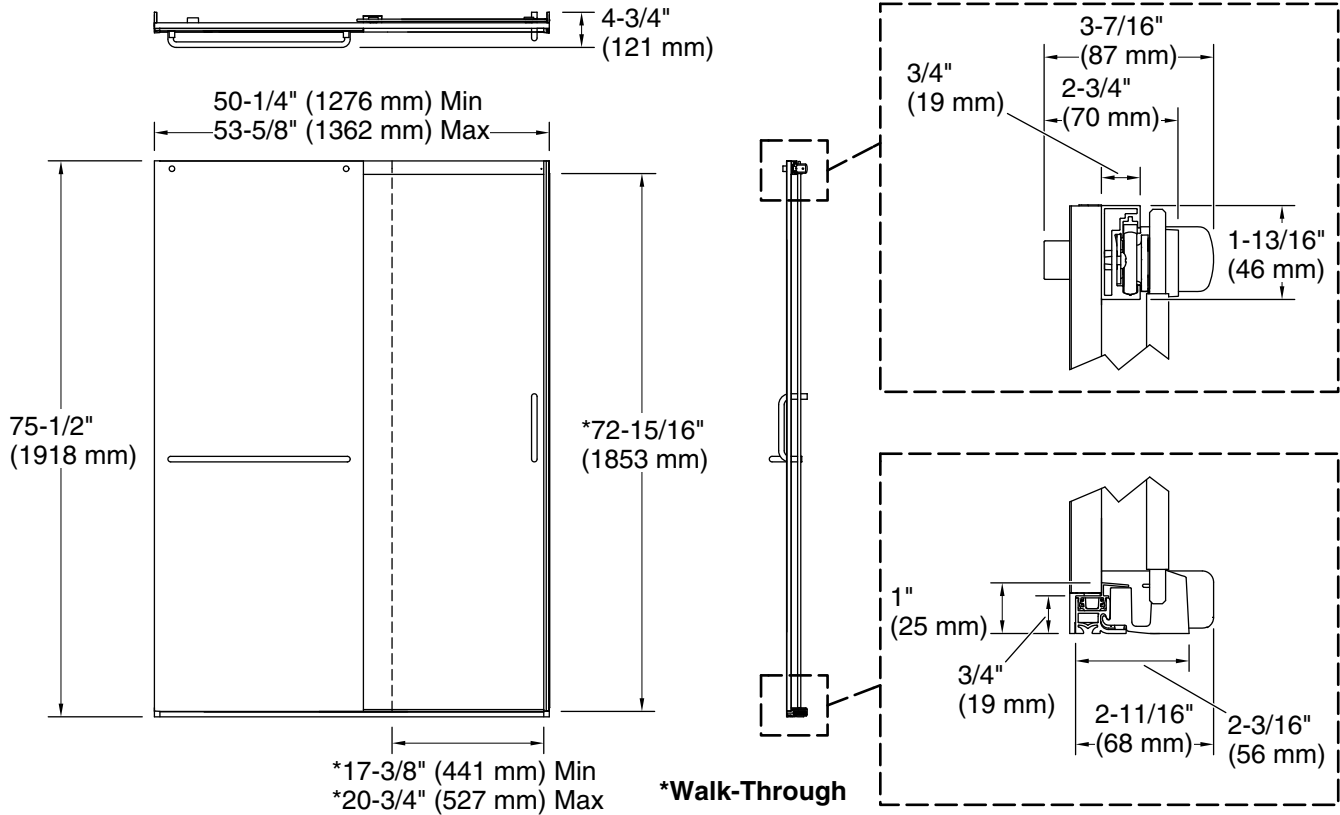

Features

- Frameless design emphasizes glass and creates a sleek, minimalist look
- Vertical handle with inside knob on moving panel
- Gently-curved towel bar provides integrated storage on fixed panel
- Tempered glass ensures enhanced safety and durability
- CleanCoat®+ glass coating creates a hydrophobic barrier that repels water, soap scum, and residue, saving time and protecting shower doors 10 times longer than original CleanCoat. (Based on 2021 internal wear/abrasion testing using a microfiber cloth.)
- Smooth, easy-to-clean wall jambs
- Full-length moving panel seal provides excellent water containment
- Coordinates with other products in the Elate collection
- Shower door configuration consists of one sliding panel and one stationary panel

- 75-1/2" (1918 mm) tall, with a lofty 72-11/16" (1846 mm) minimum head clearance
- 3-3/8" (86 mm) width adjustment
- Fits opening widths 50-1/4" - 53-5/8" (1276 - 1362 mm)
- Out-of-plumb adjustability simplifies installation
- Door can be installed to open to the left or right to suit your bathroom layout
- For residential use only
- Not for use in hospitality

Color	Code	Description
■	BL	Matte Black

Available Glass Options

Code	Description
G79	Crystal Clear with Rectangular Grille Pattern

Technical Information

All product dimensions are nominal.

Base-To-Wall	1/2" (13 mm)
Radius – Max:	
Shower Ledge Min	2-1/4" (57 mm)
Flat:	
Shower Wall Min	2-7/8" (73 mm)
Flat:	

Notes

Install this product according to the installation instructions.

The vertical opening should be a minimum of 78-13/16" (2002 mm) to allow for installation clearance.