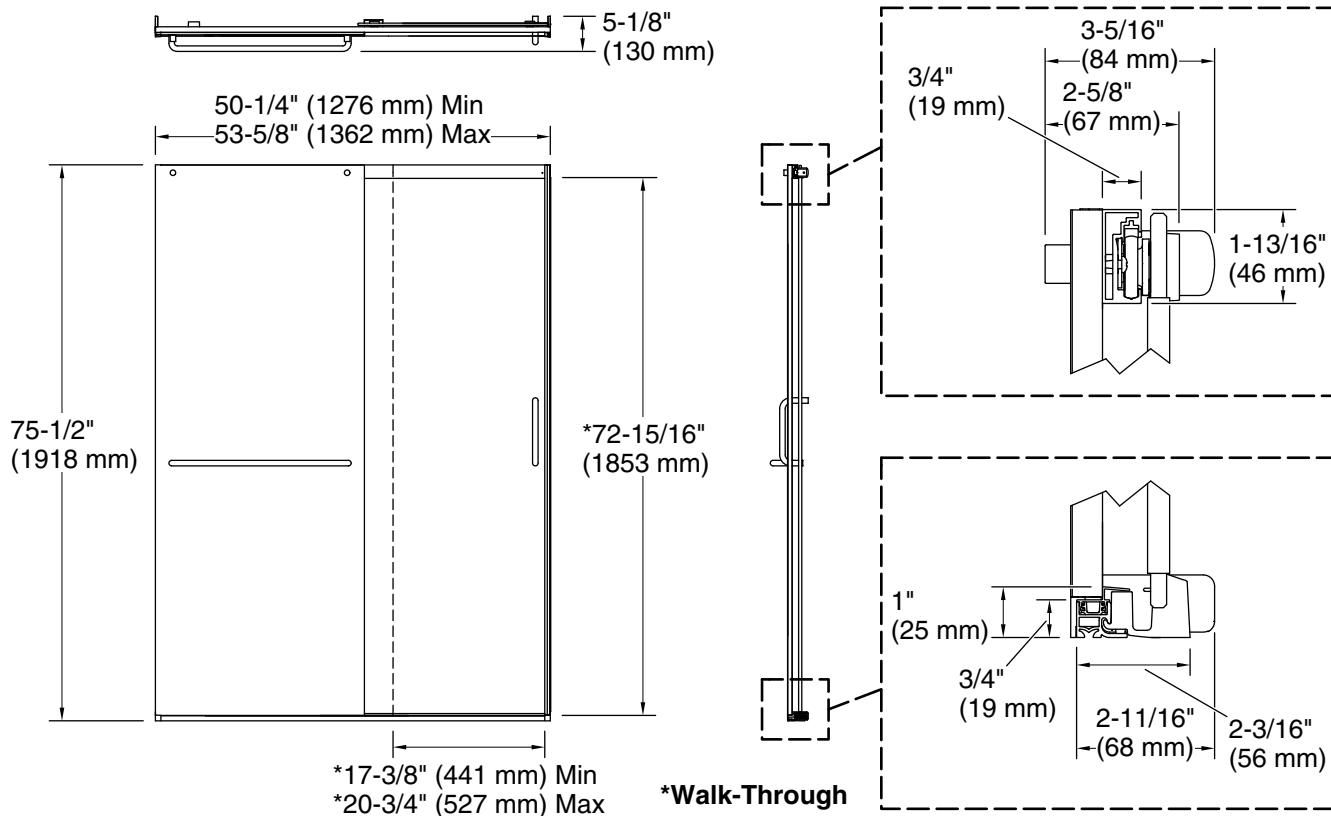

Features

- Frameless design emphasizes glass and creates a sleek, minimalist look
- Vertical handle with inside knob on moving panel
- Gently-curved towel bar provides integrated storage on fixed panel
- Tempered glass ensures enhanced safety and durability
- CleanCoat®+ glass coating creates a hydrophobic barrier that repels water, soap scum, and residue, saving time and protecting shower doors 10 times longer than original CleanCoat. (Based on 2021 internal wear/abrasion testing using a microfiber cloth.)
- Smooth, easy-to-clean wall jambs
- Full-length moving panel seal provides excellent water containment
- Coordinates with other products in the Elate collection
- Shower door configuration consists of one sliding panel and one stationary panel

Material

- Frameless, heavy 5/16" (8 mm) thick Crystal Clear tempered glass
- Anodized aluminum prevents rust and corrosion

Installation

- Fits opening widths 50-1/4" - 53-5/8" (1276 - 1362 mm)
- 75-1/2" (1918 mm) tall, with a lofty 72-11/16" (1846 mm) minimum head clearance
- 3-3/8" (86 mm) width adjustment
- Out-of-plumb adjustability simplifies installation
- Door can be installed to open to the left or right to suit your bathroom layout
- For residential use only
- Not for use in hospitality

Color	Code	Description
	SH	Bright Silver
	MX	Matte Nickel
	BL	Matte Black

Available Glass Options

Code	Description
L	Crystal Clear

Technical Information

All product dimensions are nominal.

Base-To-Wall	1/2" (13 mm)
Radius – Max:	
Shower Ledge Min	2-1/4" (57 mm)
Flat:	
Shower Wall Min	2-7/8" (73 mm)
Flat:	

Notes

Install this product according to the installation instructions.

The vertical opening should be a minimum of 78-13/16" (2002 mm) to allow for installation clearance.