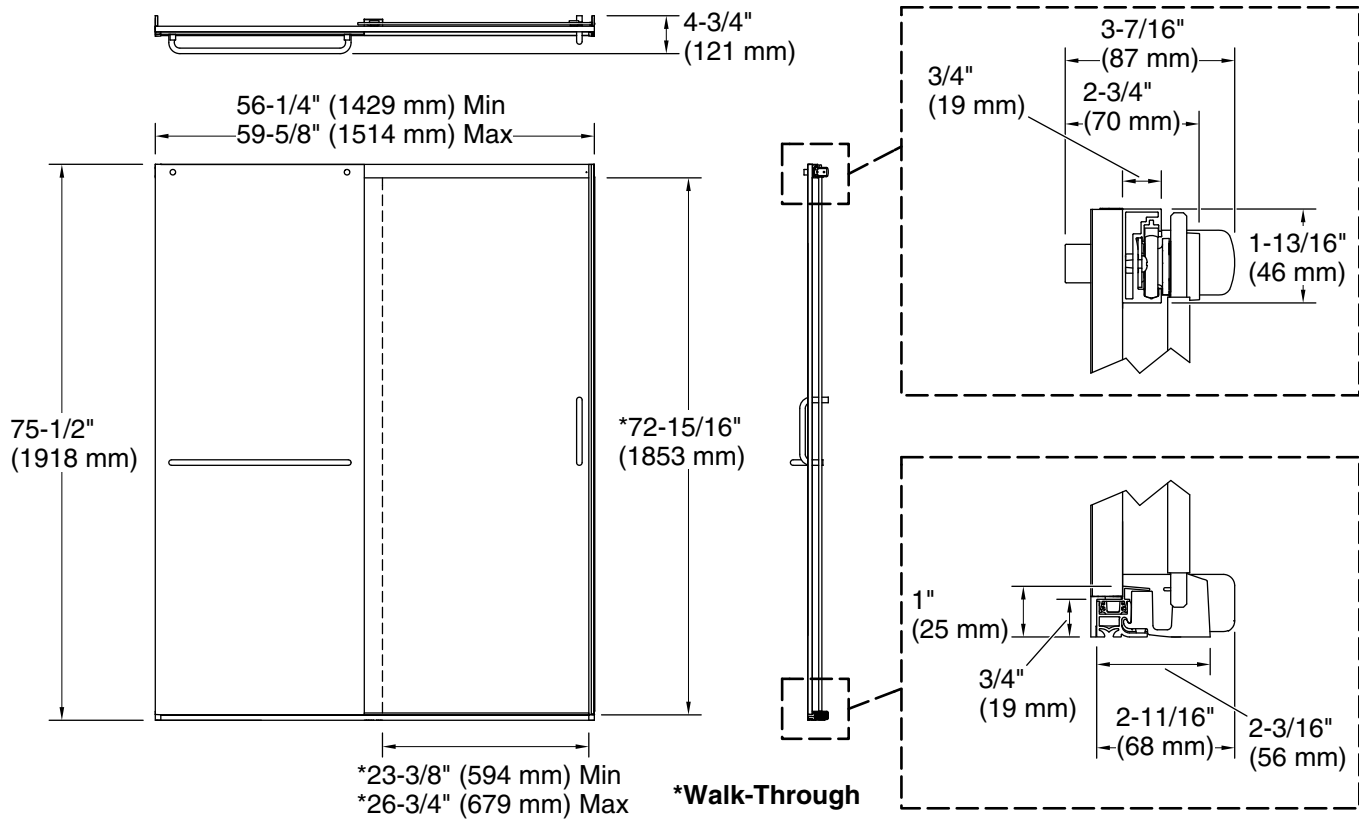

Features

- Frameless design emphasizes glass and creates a sleek, minimalist look
- Vertical handle with inside knob on moving panel
- Gently-curved towel bar provides integrated storage on fixed panel
- Tempered glass ensures enhanced safety and durability
- CleanCoat®+ glass coating creates a hydrophobic barrier that repels water, soap scum, and residue, saving time and protecting shower doors 10 times longer than original CleanCoat. (Based on 2021 internal wear/abrasion testing using a microfiber cloth.)
- Smooth, easy-to-clean wall jambs
- Full-length moving panel seal provides excellent water containment
- Coordinates with other products in the Elate collection
- Shower door configuration consists of one sliding panel and one stationary panel

Material

- Frameless, heavy 5/16" (8 mm) thick Crystal Clear tempered glass
- Anodized aluminum prevents rust and corrosion

Installation

- Fits opening widths 56-1/4" - 59-5/8" (1429 - 1514 mm)
- 75-1/2" (1918 mm) tall, with a lofty 72-11/16" (1846 mm) minimum head clearance
- 3-3/8" (86 mm) width adjustment
- Out-of-plumb adjustability simplifies installation
- Door can be installed to open to the left or right to suit your bathroom layout
- For residential use only
- Not for use in hospitality

Color	Code	Description
	SH	Bright Silver
	MX	Matte Nickel
	BL	Matte Black

Available Glass Options

Code	Description
L	Crystal Clear

Technical Information

All product dimensions are nominal.

Base-To-Wall	1/2" (13 mm)
Radius – Max:	
Shower Ledge Min	2-1/4" (57 mm)
Flat:	
Shower Wall Min	2-7/8" (73 mm)
Flat:	

Notes

Install this product according to the installation instructions.

The vertical opening should be a minimum of 78-13/16" (2002 mm) to allow for installation clearance.