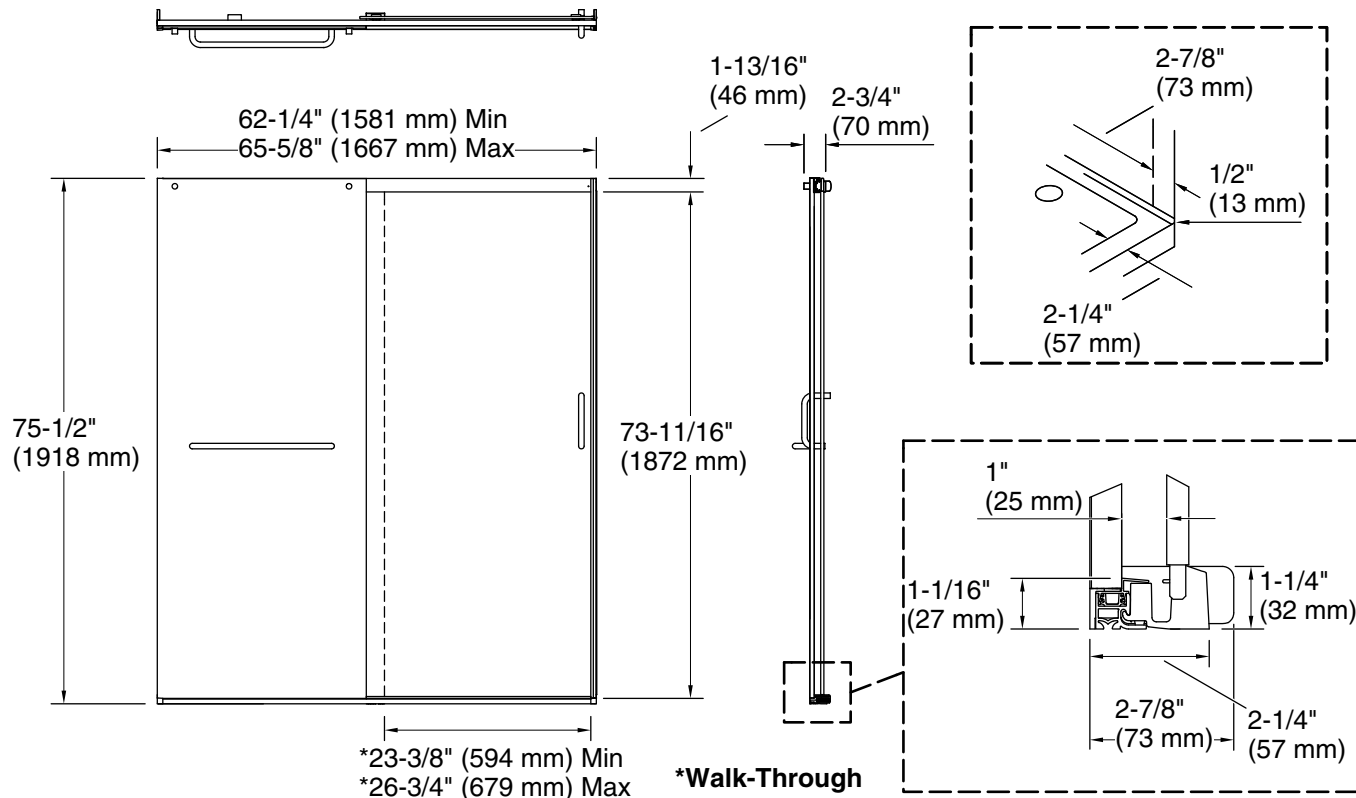

Features

- Frameless design emphasizes glass and creates a sleek, minimalist look
- Vertical handle with inside knob on moving panel
- Gently-curved towel bar provides integrated storage on fixed panel
- Tempered glass ensures enhanced safety and durability
- CleanCoat®+ glass coating creates a hydrophobic barrier that repels water, soap scum, and residue, saving time and protecting shower doors 10 times longer than original CleanCoat. (Based on 2021 internal wear/abrasion testing using a microfiber cloth.)
- Smooth, easy-to-clean wall jambs
- Full-length moving panel seal provides excellent water containment
- Coordinates with other products in the Elate collection
- Shower door configuration consists of one sliding panel and one stationary panel

- Fits opening widths 62-1/4" - 65-5/8" (1581 - 1667 mm)
- 75-1/2" (1918 mm) tall, with a lofty 72-11/16" (1846 mm) minimum head clearance
- 3-3/8" (86 mm) width adjustment
- Out-of-plumb adjustability simplifies installation
- Door can be installed to open to the left or right to suit your bathroom layout
- For residential use only
- Not for use in hospitality

Available Glass Options

Code	Description
G79	Crystal Clear with Rectangular Grille Pattern

Technical Information

All product dimensions are nominal.

Base-To-Wall	1/2" (13 mm)
Radius – Max:	
Shower Ledge Min	2-1/4" (57 mm)
Flat:	
Shower Wall Min	2-7/8" (73 mm)
Flat:	

Notes

Install this product according to the installation instructions.

The vertical opening should be a minimum of 78-13/16" (2002 mm) to allow for installation clearance.