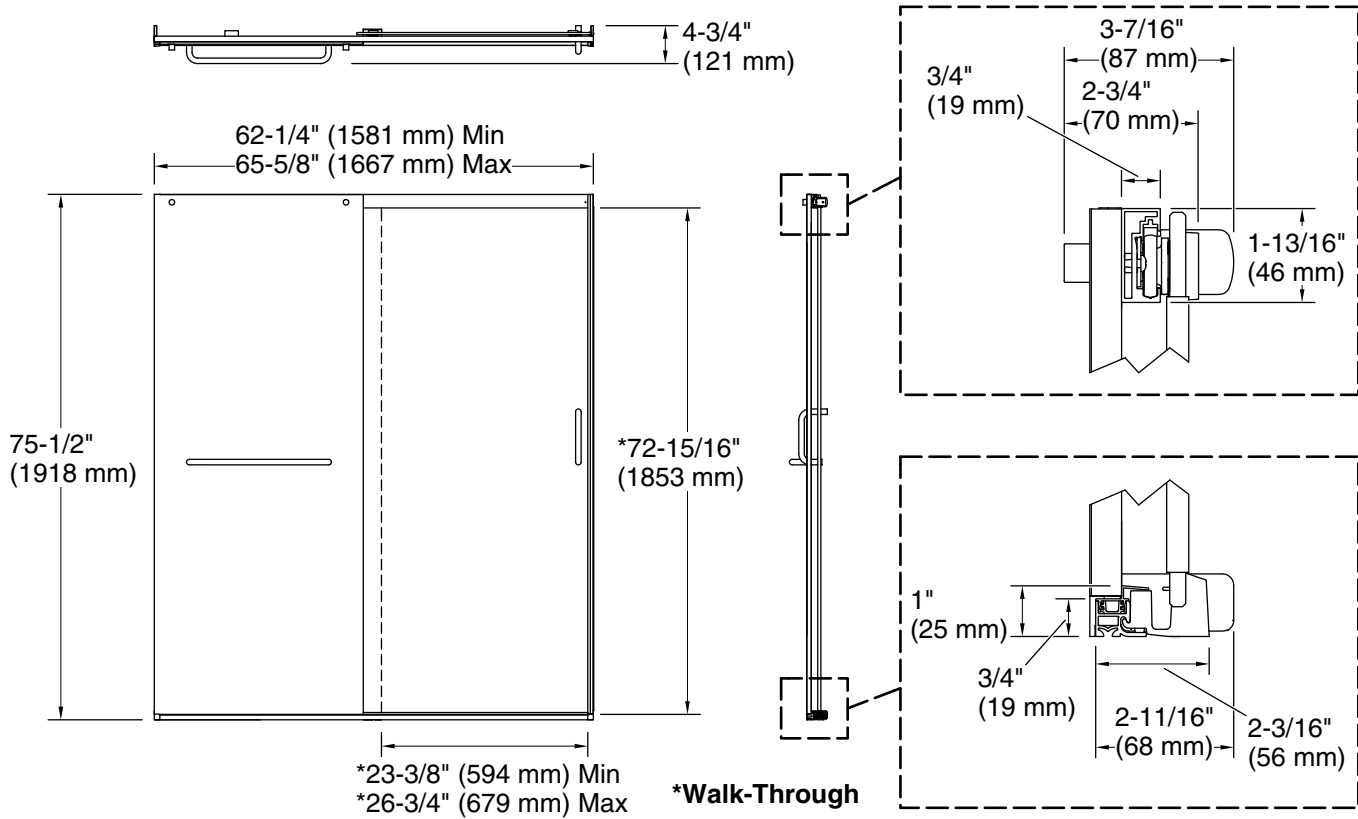

Features

- Frameless design emphasizes glass and creates a sleek, minimalist look
- Vertical handle with inside knob on moving panel
- Gently-curved towel bar provides integrated storage on fixed panel
- Tempered glass ensures enhanced safety and durability
- CleanCoat®+ glass coating creates a hydrophobic barrier that repels water, soap scum, and residue, saving time and protecting shower doors 10 times longer than original CleanCoat. (Based on 2021 internal wear/abrasion testing using a microfiber cloth.)
- Smooth, easy-to-clean wall jambs
- Full-length moving panel seal provides excellent water containment
- Coordinates with other products in the Elate collection
- Shower door configuration consists of one sliding panel and one stationary panel

Material

- Frameless, heavy 5/16" (8 mm) thick Frosted tempered glass with easy-to-clean rectangular grille design imprinted on surface
- Anodized aluminum prevents rust and corrosion

Installation

- Fits opening widths 62-1/4" - 65-5/8" (1581 - 1667 mm)
- 75-1/2" (1918 mm) tall, with a lofty 72-11/16" (1846 mm) minimum head clearance
- 3-3/8" (86 mm) width adjustment
- Out-of-plumb adjustability simplifies installation
- Door can be installed to open to the left or right to suit your bathroom layout
- For residential use only
- Not for use in hospitality

Color	Code	Description
■	BL	Matte Black

Available Glass Options

Code	Description
G80	Frosted

Technical Information

All product dimensions are nominal.

Base-To-Wall	1/2" (13 mm)
Radius – Max:	
Shower Ledge Min	2-1/4" (57 mm)
Flat:	
Shower Wall Min	2-7/8" (73 mm)
Flat:	

Notes

Install this product according to the installation instructions.

The vertical opening should be a minimum of 78-13/16" (2002 mm) to allow for installation clearance.