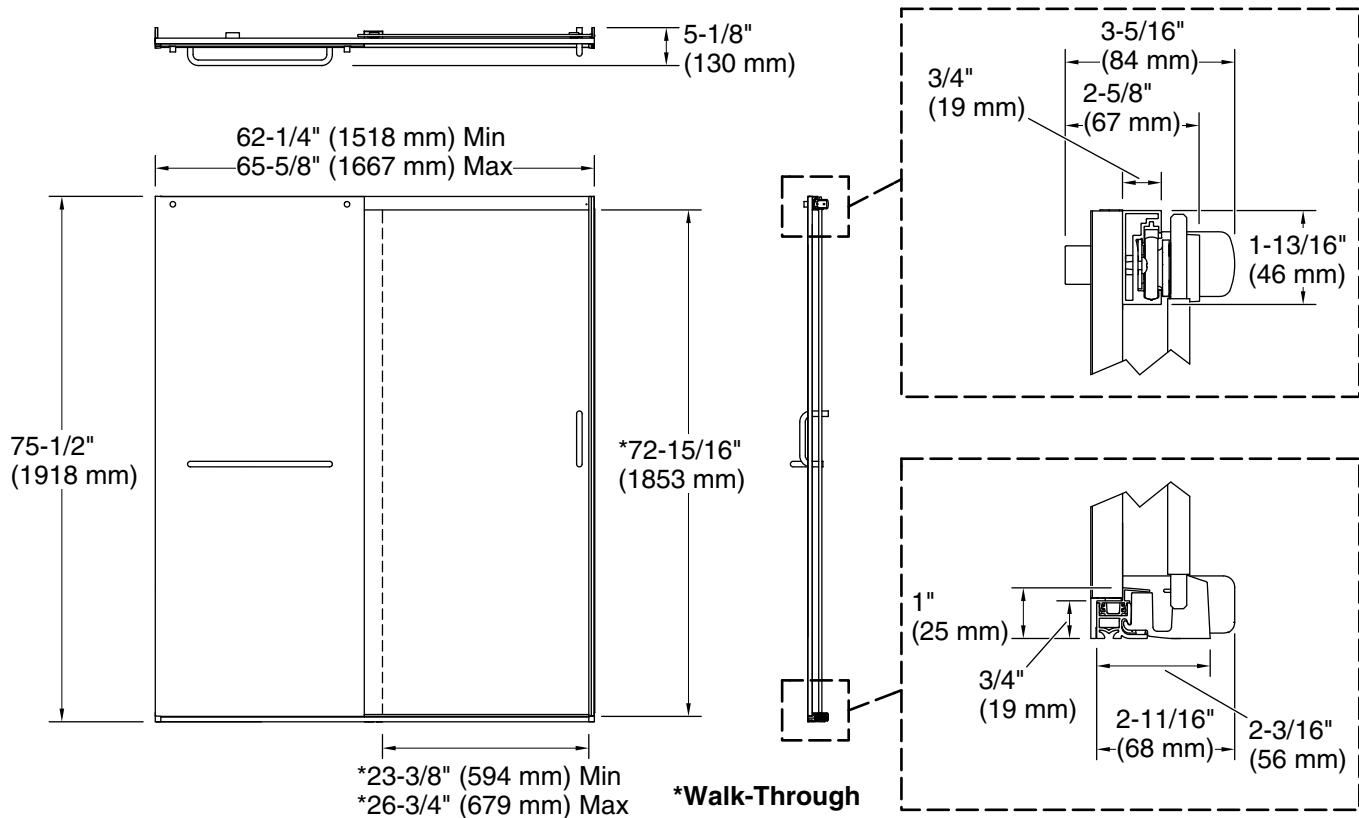

Features

- Frameless design emphasizes glass and creates a sleek, minimalist look
- Vertical handle with inside knob on moving panel
- Gently-curved towel bar provides integrated storage on fixed panel
- Tempered glass ensures enhanced safety and durability
- CleanCoat®+ glass coating creates a hydrophobic barrier that repels water, soap scum, and residue, saving time and protecting shower doors 10 times longer than original CleanCoat. (Based on 2021 internal wear/abrasion testing using a microfiber cloth.)
- Smooth, easy-to-clean wall jambs
- Full-length moving panel seal provides excellent water containment
- Coordinates with other products in the Elate collection
- Shower door configuration consists of one sliding panel and one stationary panel

Material

- Frameless, heavy 5/16" (8 mm) thick Crystal Clear tempered glass
- Anodized aluminum prevents rust and corrosion

Installation

- Fits opening widths 62-1/4" - 65-5/8" (1581 - 1667 mm)
- 75-1/2" (1918 mm) tall, with a lofty 72-11/16" (1846 mm) minimum head clearance
- 3-3/8" (86 mm) width adjustment
- Out-of-plumb adjustability simplifies installation
- Door can be installed to open to the left or right to suit your bathroom layout
- For residential use only
- Not for use in hospitality

Color	Code	Description
	SH	Bright Silver
	MX	Matte Nickel
	BL	Matte Black

Available Glass Options

Code	Description
L	Crystal Clear

Technical Information

All product dimensions are nominal.

Base-To-Wall	1/2" (13 mm)
Radius – Max:	
Shower Ledge Min	2-1/4" (57 mm)
Flat:	
Shower Wall Min	2-7/8" (73 mm)
Flat:	

Notes

Install this product according to the installation instructions.

The vertical opening should be a minimum of 78-13/16" (2002 mm) to allow for installation clearance.