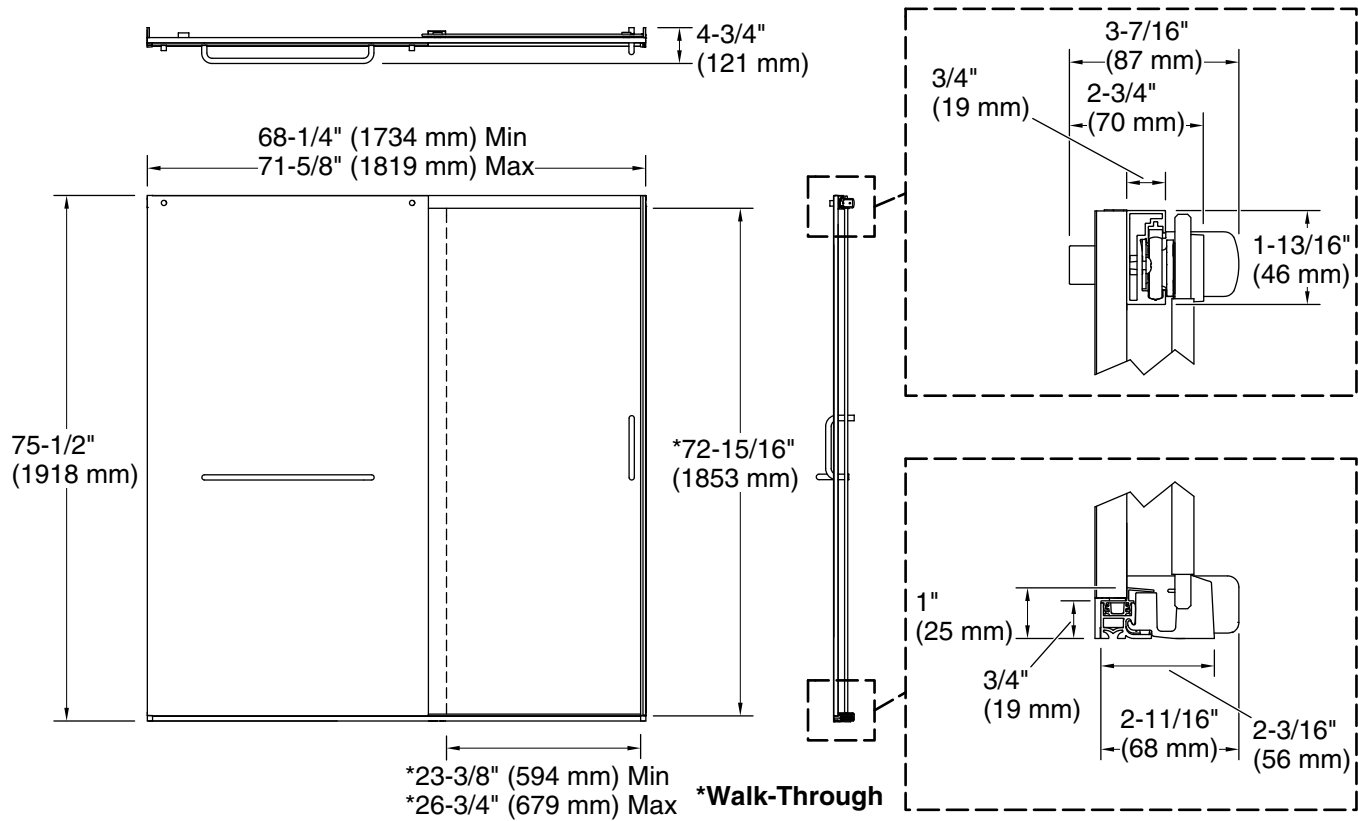

Features

- Frameless design emphasizes glass and creates a sleek, minimalist look
- Vertical handle with inside knob on moving panel
- Gently-curved towel bar provides integrated storage on fixed panel
- Tempered glass ensures enhanced safety and durability
- CleanCoat®+ glass coating creates a hydrophobic barrier that repels water, soap scum, and residue, saving time and protecting shower doors 10 times longer than original CleanCoat. (Based on 2021 internal wear/abrasion testing using a microfiber cloth.)
- Smooth, easy-to-clean wall jambs
- Full-length moving panel seal provides excellent water containment
- Coordinates with other products in the Elate collection
- Shower door configuration consists of one sliding panel and one stationary panel

Material

- Frameless, heavy 5/16" (8 mm) thick Crystal Clear tempered glass
- Anodized aluminum prevents rust and corrosion

Installation

- Fits opening widths 68-1/4" - 71-5/8" (1734 - 1819 mm)
- 75-1/2" (1918 mm) tall, with a lofty 72-11/16" (1846 mm) minimum head clearance
- 3-3/8" (86 mm) width adjustment
- Out-of-plumb adjustability simplifies installation
- Door can be installed to open to the left or right to suit your bathroom layout
- For residential use only
- Not for use in hospitality

Color	Code	Description
	SH	Bright Silver
	MX	Matte Nickel
	BL	Matte Black

Available Glass Options

Code	Description
L	Crystal Clear

Technical Information

All product dimensions are nominal.

Base-To-Wall	1/2" (13 mm)
Radius – Max:	
Shower Ledge Min	2-1/4" (57 mm)
Flat:	
Shower Wall Min	2-7/8" (73 mm)
Flat:	

Notes

The vertical opening should be a minimum of 78-13/16" (2002 mm) to allow for installation clearance.