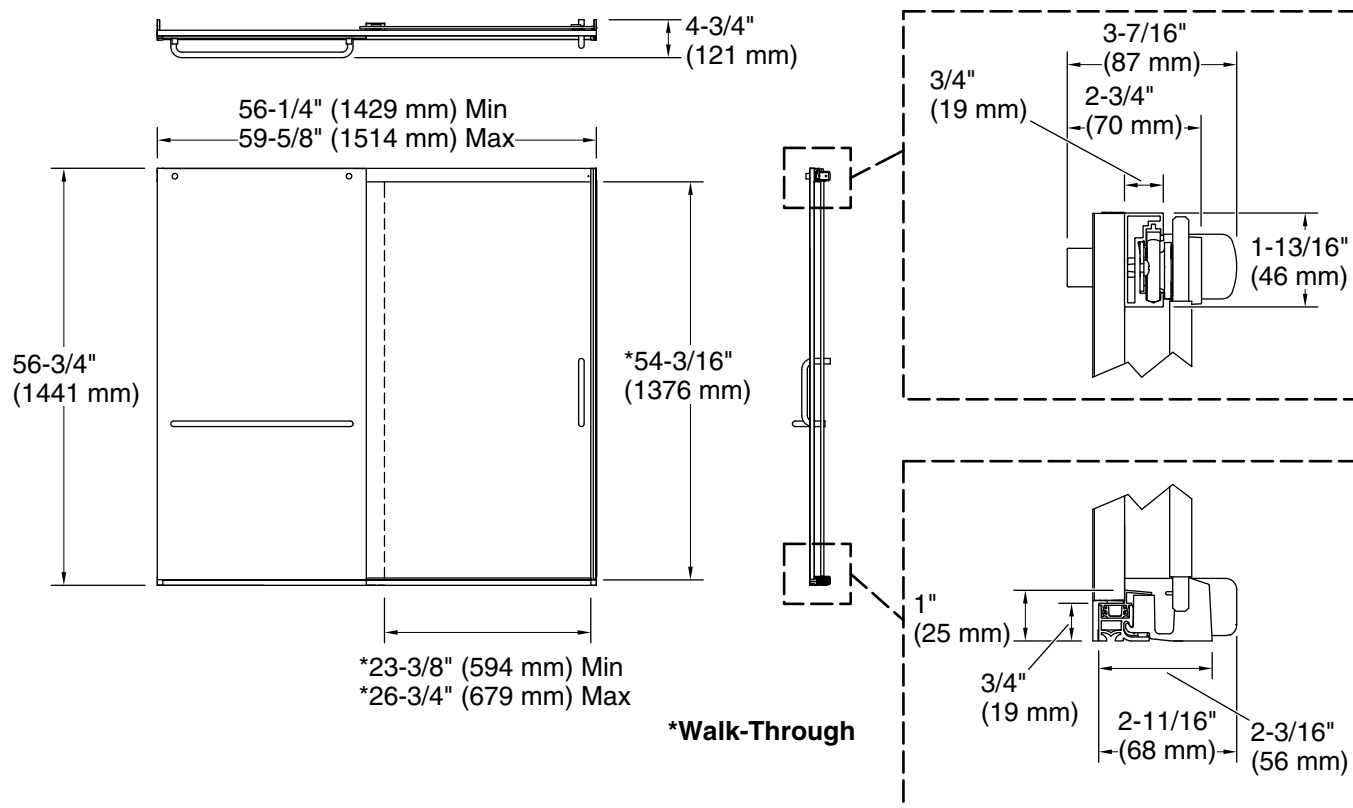

Features

- Frameless design emphasizes glass and creates a sleek, minimalist look
- Vertical handle with inside knob on moving panel
- Gently-curved towel bar provides integrated storage on fixed panel
- Tempered glass ensures enhanced safety and durability
- CleanCoat®+ glass coating creates a hydrophobic barrier that repels water, soap scum, and residue, saving time and protecting shower doors 10 times longer than original CleanCoat. (Based on 2021 internal wear/abrasion testing using a microfiber cloth.)
- Smooth, easy-to-clean wall jambs
- Full-length moving panel seal provides excellent water containment
- Coordinates with other products in the Elate collection
- Shower door configuration consists of one sliding panel and one stationary panel

- Fits opening widths 56-1/4" - 59-5/8" (1429 - 1514 mm)
- 3-3/8" (86 mm) width adjustment
- Out-of-plumb adjustability simplifies installation
- Door can be installed to open to the left or right to suit your bathroom layout
- For residential use only
- Not for use in hospitality

Color	Code	Description
■	BL	Matte Black

Available Glass Options

Code	Description
G79	Crystal Clear with Rectangular Grille Pattern

Technical Information

All product dimensions are nominal.

Base-To-Wall	1/2" (13 mm)
Radius – Max:	
Shower Ledge Min	2-1/4" (57 mm)
Flat:	
Shower Wall Min	2-7/8" (73 mm)
Flat:	

Notes

Install this product according to the installation instructions.

The vertical opening should be a minimum of 60-1/8" (1527 mm) to allow for installation clearance.