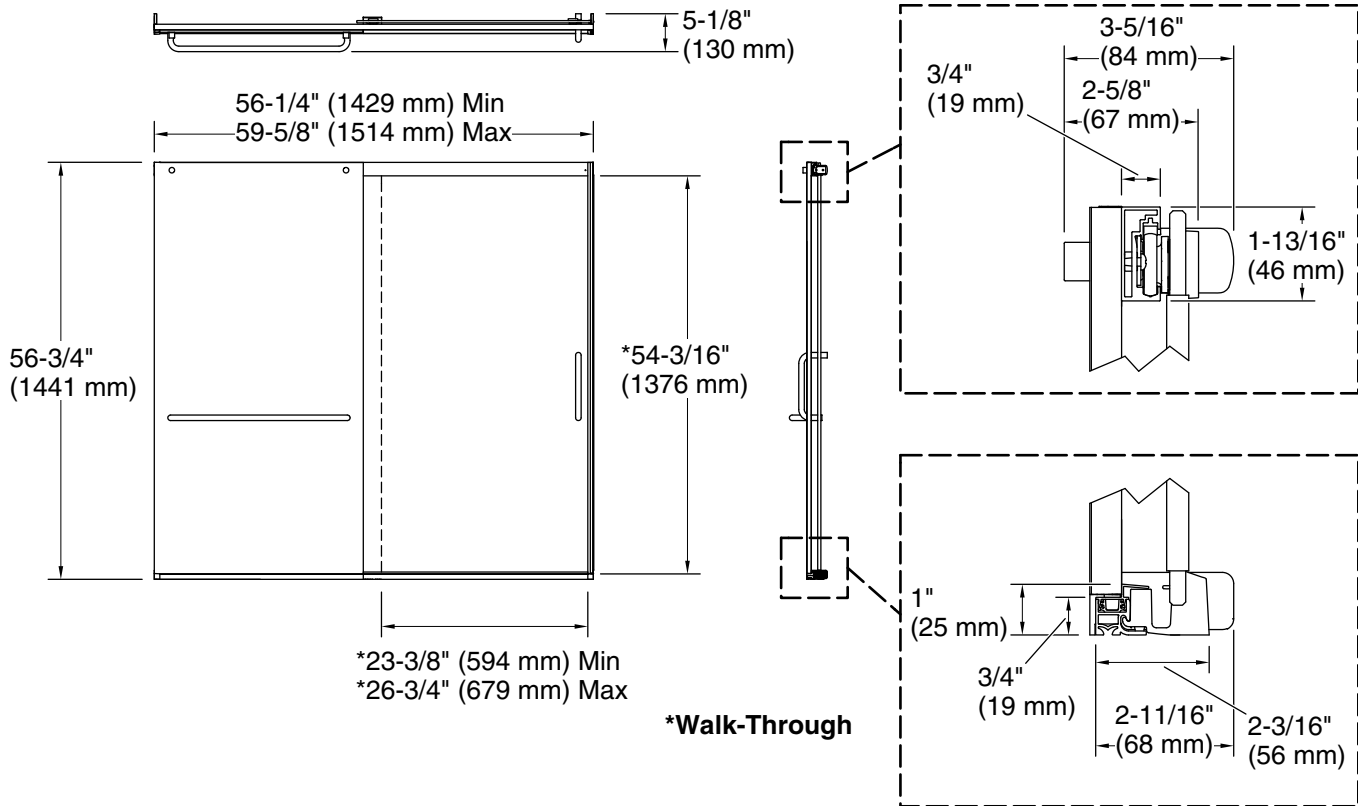

### Installation

- Fits opening widths 56-1/4" - 59-5/8" (1429 - 1514 mm)
- 3-3/8" (86 mm) width adjustment
- Out-of-plumb adjustability simplifies installation
- Door can be installed to open to the left or right to suit your bathroom layout
- For residential use only
- Not for use in hospitality

### Technical Information

All product dimensions are nominal.

Base-To-Wall	1/2" (13 mm)
Radius – Max:	
Shower Ledge Min	2-1/4" (57 mm)
Flat:	
Shower Wall Min	2-7/8" (73 mm)
Flat:	

### Notes

Install this product according to the installation instructions.

The vertical opening should be a minimum of 60-1/8" (1527 mm) to allow for installation clearance.