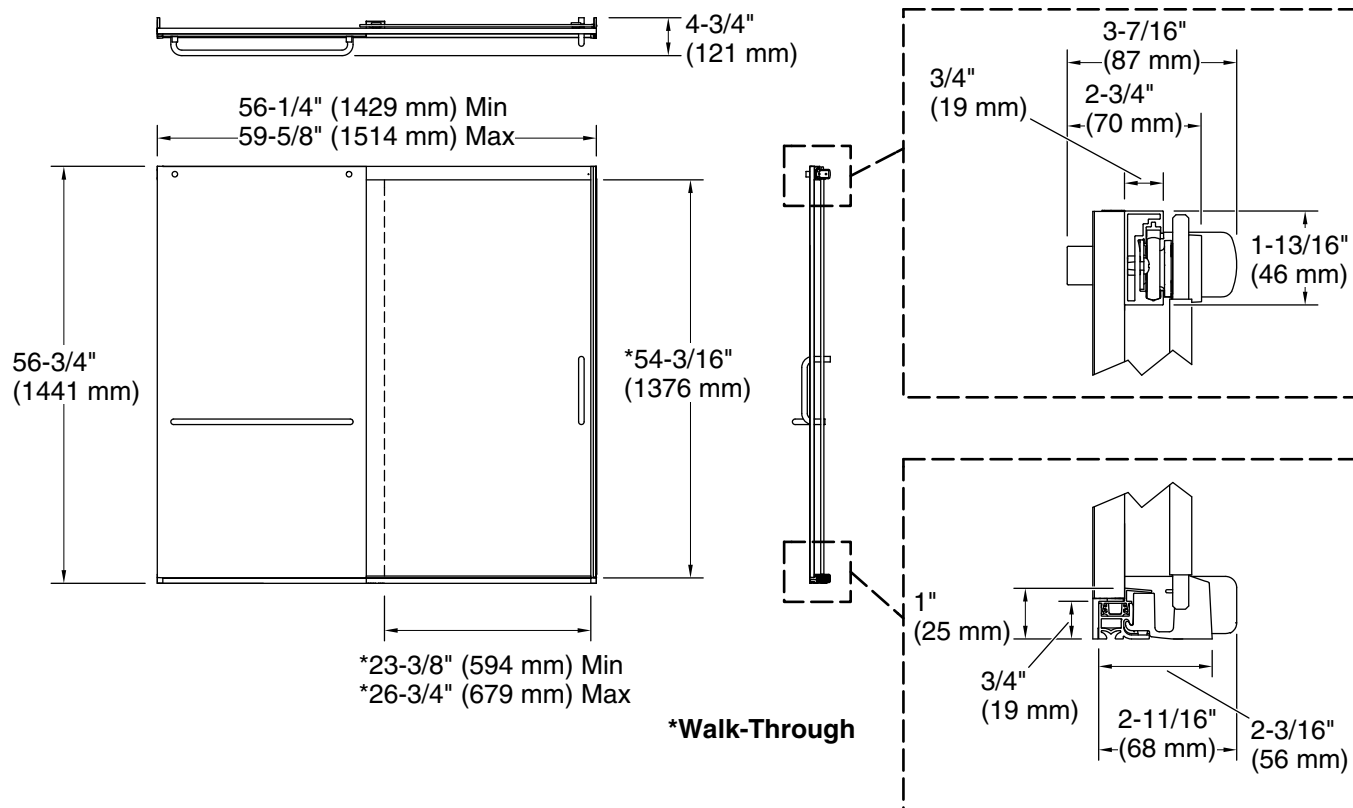

Features

- Frameless design emphasizes glass and creates a sleek, minimalist look
- Vertical handle with inside knob on moving panel
- Gently-curved towel bar provides integrated storage on fixed panel
- Tempered glass ensures enhanced safety and durability
- CleanCoat®+ glass coating creates a hydrophobic barrier that repels water, soap scum, and residue, saving time and protecting shower doors 10 times longer than original CleanCoat. (Based on 2021 internal wear/abrasion testing using a microfiber cloth.)
- Smooth, easy-to-clean wall jambs
- Full-length moving panel seal provides excellent water containment
- Coordinates with other products in the Elate collection
- Shower door configuration consists of one sliding panel and one stationary panel

Material

- Frameless, heavy 5/16" (8 mm) thick Crystal Clear tempered glass with frosted privacy band
- Anodized aluminum prevents rust and corrosion

Installation

- Fits opening widths 56-1/4" - 59-5/8" (1429 - 1514 mm)
- 3-3/8" (86 mm) width adjustment
- Out-of-plumb adjustability simplifies installation
- Door can be installed to open to the left or right to suit your bathroom layout
- For residential use only
- Not for use in hospitality

Color	Code	Description
	SH	Bright Silver
	MX	Matte Nickel
	BL	Matte Black

Available Glass Options

Code	Description
G81	Crystal Clear with Frosted Privacy Band

***Walk-Through**

Technical Information

All product dimensions are nominal.

Base-To-Wall	1/2" (13 mm)
Radius – Max:	
Shower Ledge Min	2-1/4" (57 mm)
Flat:	
Shower Wall Min	2-7/8" (73 mm)
Flat:	

Notes

Install this product according to the installation instructions.

The vertical opening should be a minimum of 60-1/8" (1527 mm) to allow for installation clearance.