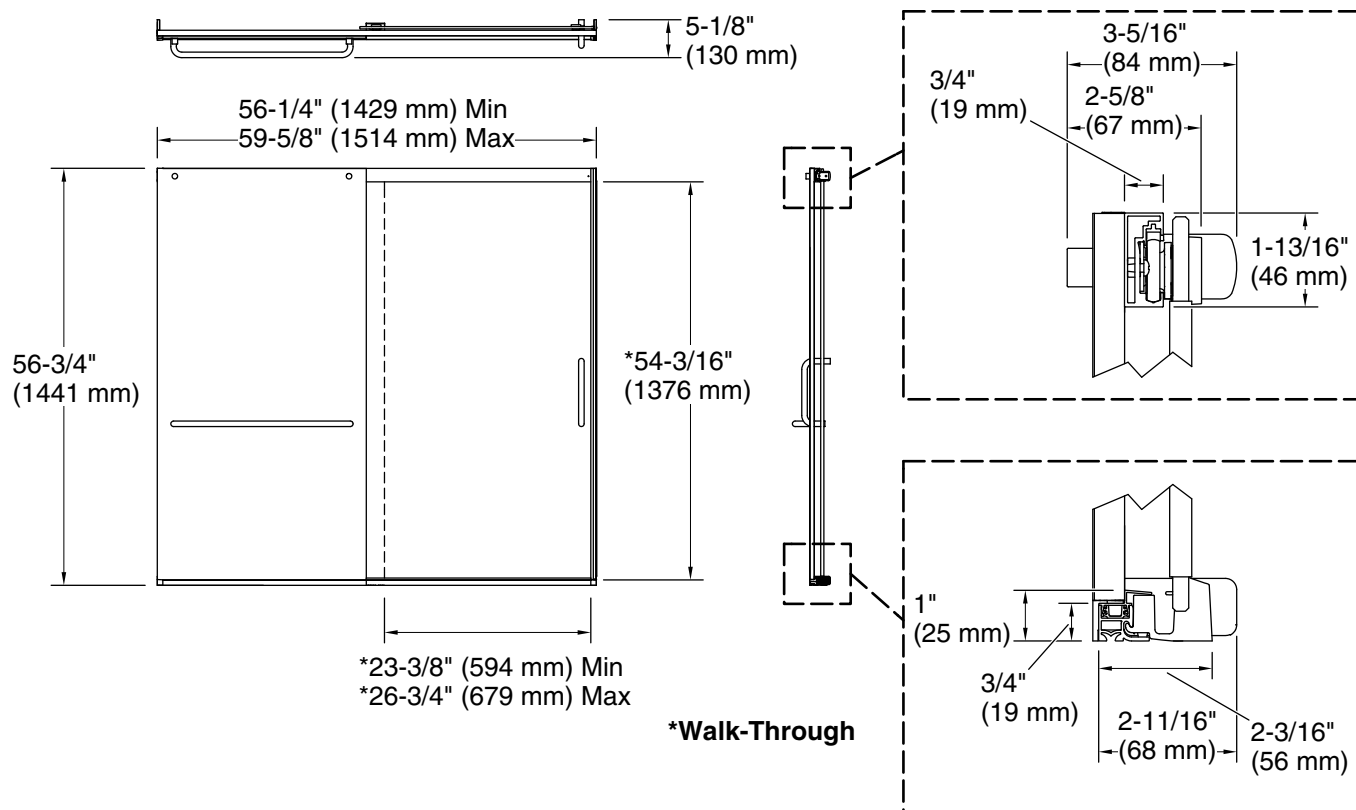

*Walk-Through

Technical Information

All product dimensions are nominal.

Base-To-Wall	1/2" (13 mm)
Radius – Max:	
Shower Ledge Min	2-1/4" (57 mm)
Flat:	
Shower Wall Min	2-7/8" (73 mm)
Flat:	

Notes

Install this product according to the installation instructions.

The vertical opening should be a minimum of 60-1/8" (1527 mm) to allow for installation clearance.