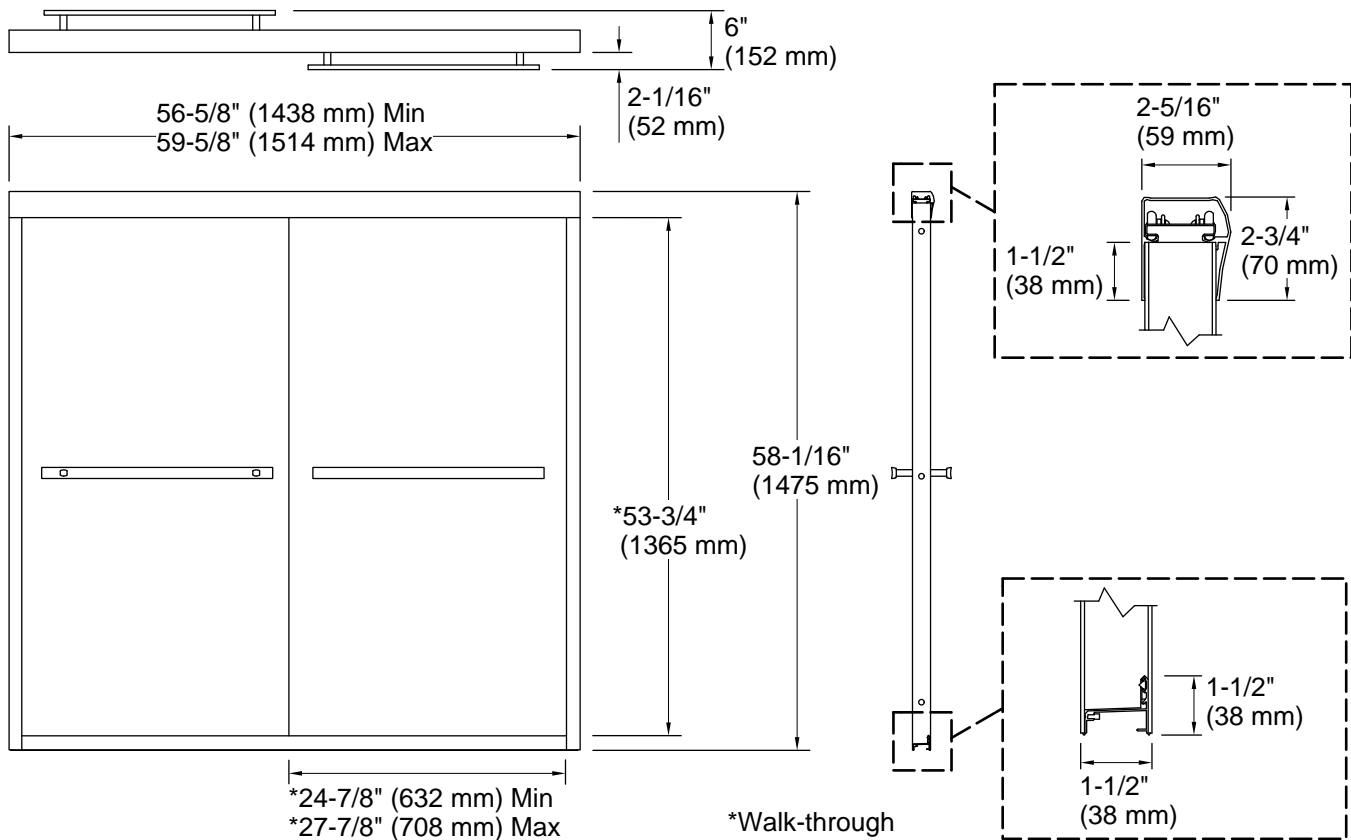

### Installation

- Out-of-plumb adjustability simplifies installation
- Sliding bath door
- Not for use in hospitality

### Technical Information

All product dimensions are nominal.

Base-To-Wall 5/8" (16 mm)

Radius – Max:

### Notes

Install this product according to the installation instructions.

The vertical opening should be a minimum of 59-13/16" (1519 mm) to allow for installation clearance.