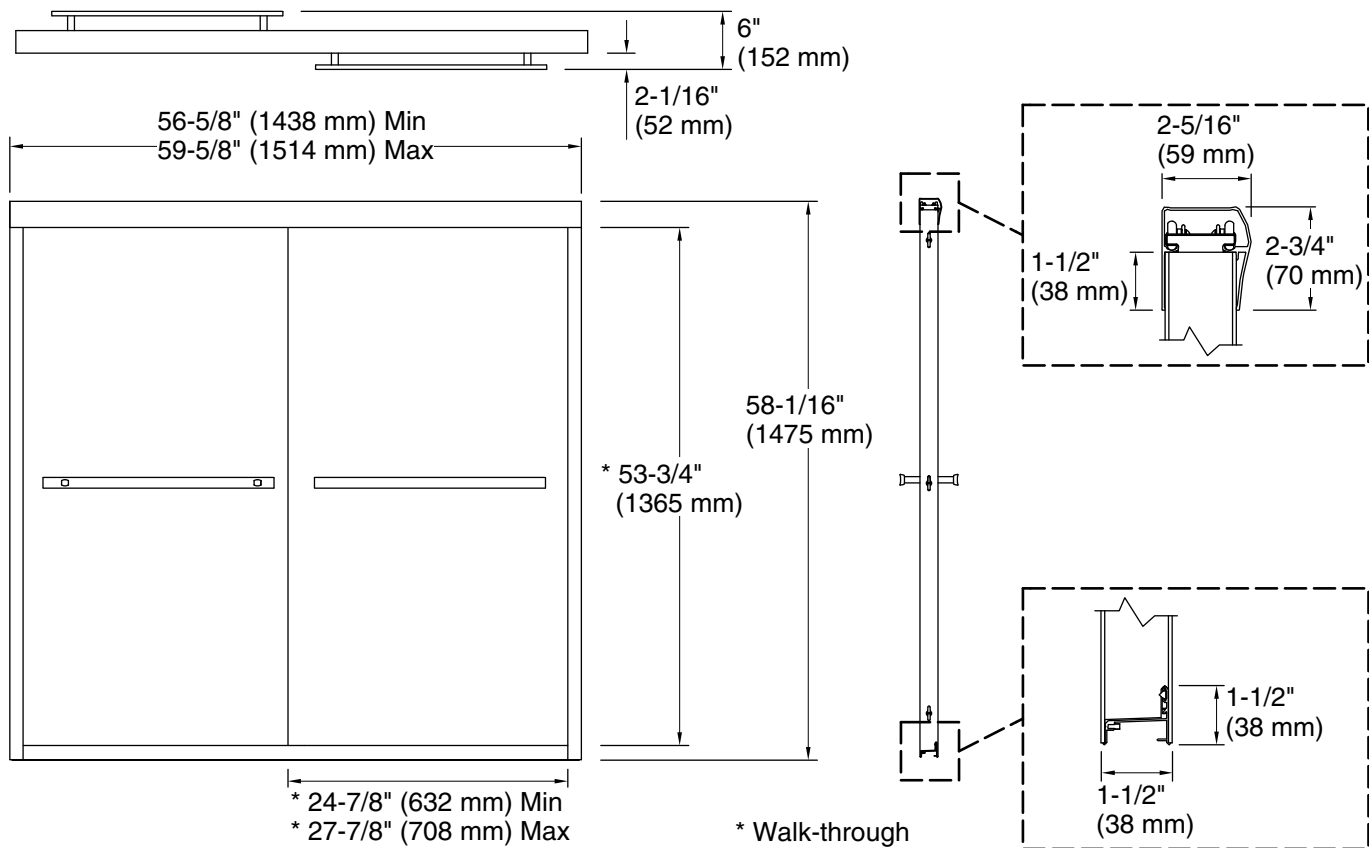

Technical Information

All product dimensions are nominal.

Base-To-Wall 5/8" (16 mm)

Radius – Max:

Notes

Install this product according to the installation instructions.

The vertical opening should be a minimum of 59-13/16" (1519 mm) to allow for installation clearance.