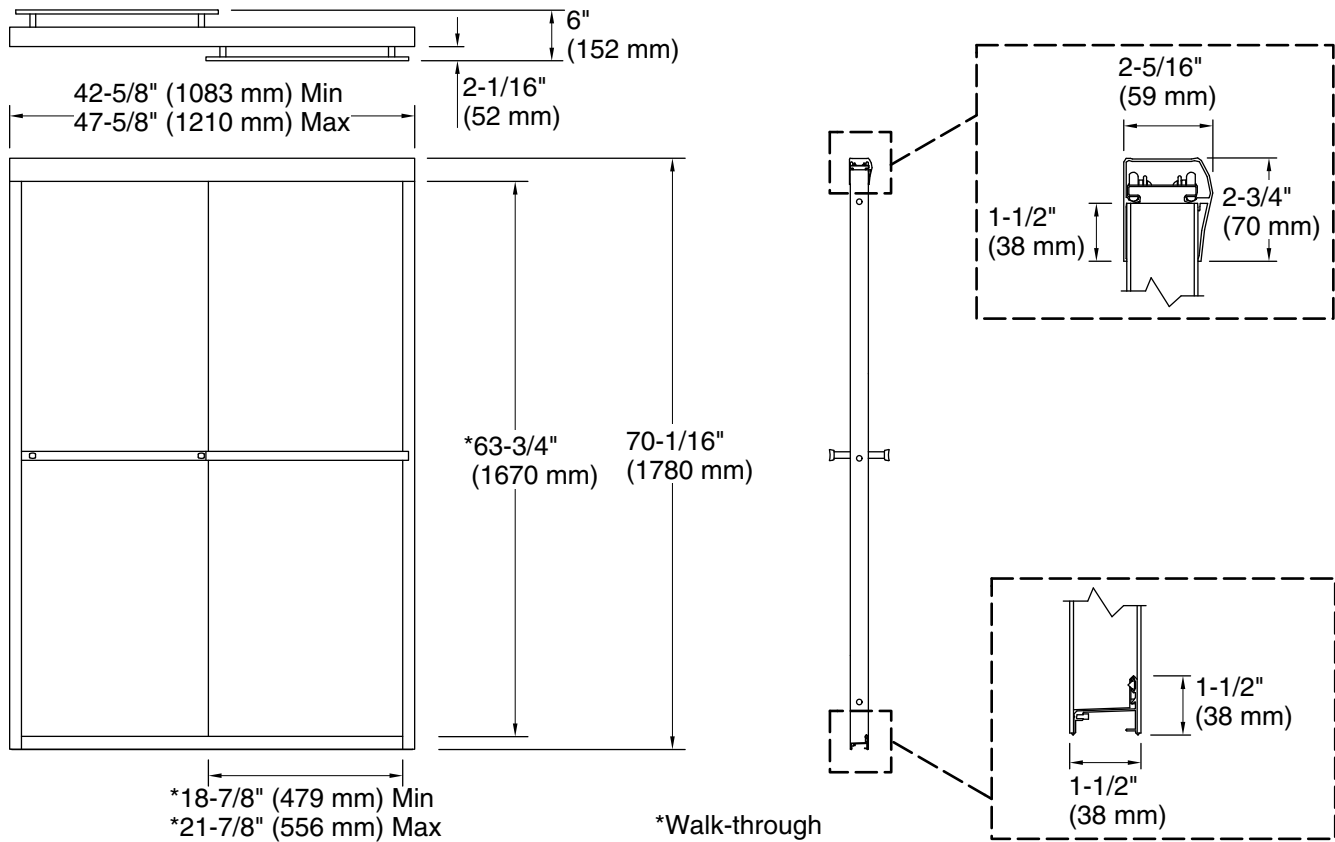

Features

- Frameless 1/4" (6 mm) thick frosted tempered glass
- CleanCoat®+ glass coating creates a hydrophobic barrier that repels water, soap scum, and residue, saving time and protecting shower doors 10 times longer than original CleanCoat. (Based on 2021 internal wear/abrasion testing using a microfiber cloth.)
- Reversible top track offers a choice of curved or flat profile
- Tempered glass ensures enhanced safety and durability

Technology

- Improved bypassing mechanism for smoother feel
- Solid-metal contemporary towel bar design

Installation

- Out-of-plumb adjustability simplifies installation
- Sliding shower door
- Not for use in hospitality

See website for detailed warranty information.

Available Glass Options

Code	Description
D3	Frosted

Technical Information

All product dimensions are nominal.

Base-To-Wall 5/8" (16 mm)

Radius – Max:

Notes

Install this product according to the installation instructions.

The vertical opening should be a minimum of 72" (1829 mm) to allow for installation clearance.