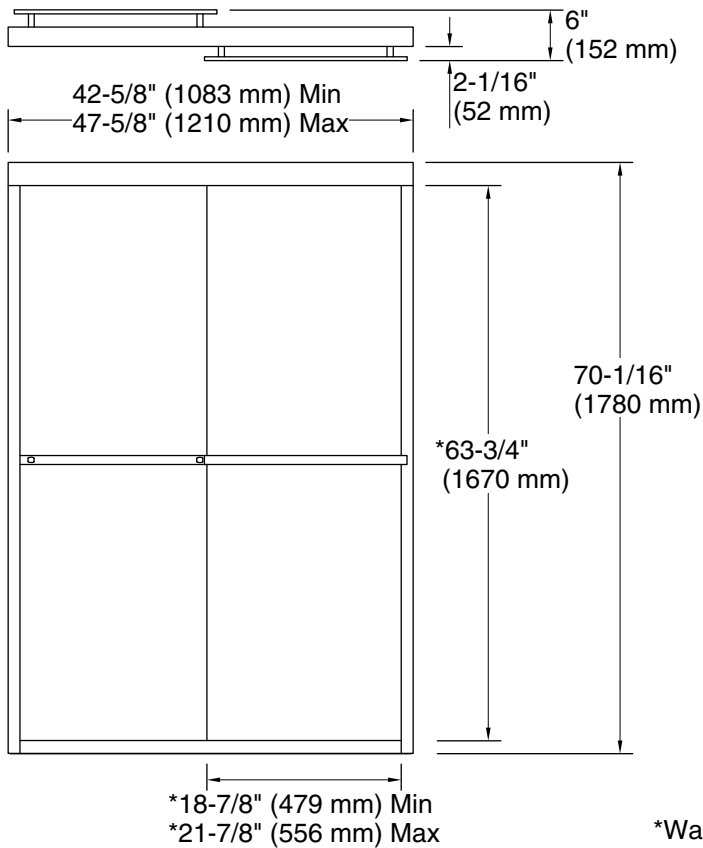

Technical Information

All product dimensions are nominal.

Base-To-Wall 5/8" (16 mm)

Radius – Max:

Notes

Install this product according to the installation instructions.

The vertical opening should be a minimum of 71-13/16" (1824 mm) to allow for installation clearance.