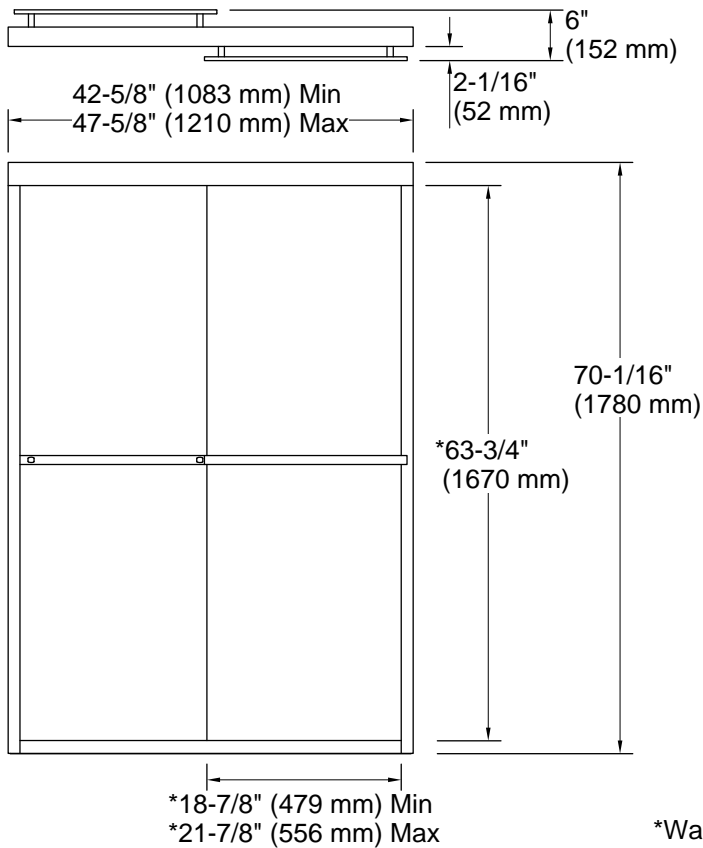

### Material

- Frameless, 1/4" (6 mm) thick Crystal Clear tempered glass

### Technical Information

All product dimensions are nominal.

Base-To-Wall 5/8" (16 mm)

Radius – Max:

### Notes

Install this product according to the installation instructions.

The vertical opening should be a minimum of 71-13/16" (1824 mm) to allow for installation clearance.