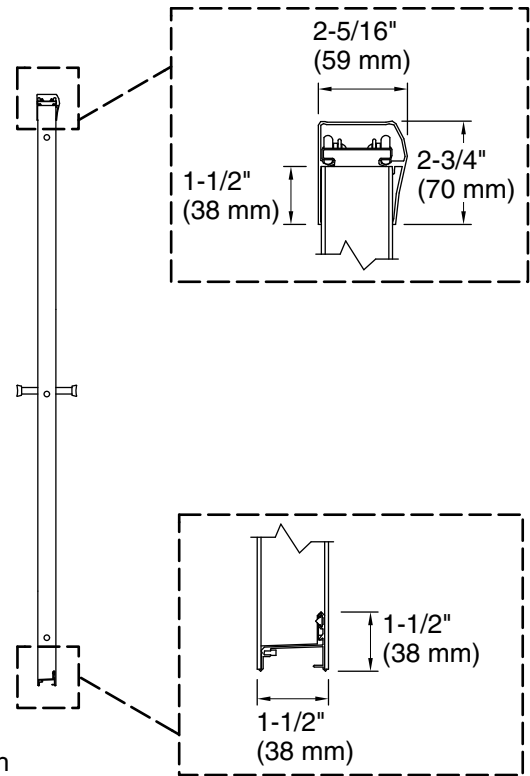

Technical Information

All product dimensions are nominal.

Base-To-Wall 5/8" (16 mm)

Radius – Max:

Notes

Install this product according to the installation instructions.

The vertical opening should be a minimum of 71-13/16" (1824 mm) to allow for installation clearance.