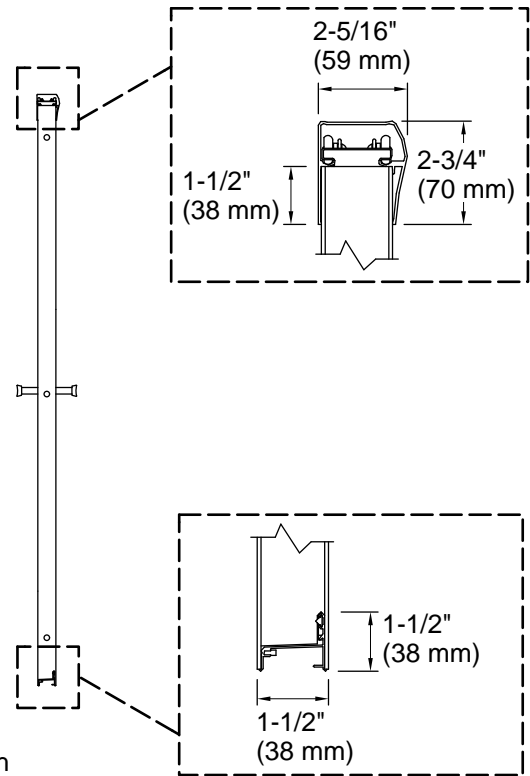

### Technical Information

All product dimensions are nominal.

Base-To-Wall 5/8" (16 mm)

Radius – Max:

### Notes

Install this product according to the installation instructions.

The vertical opening should be a minimum of 71-13/16" (1824 mm) to allow for installation clearance.