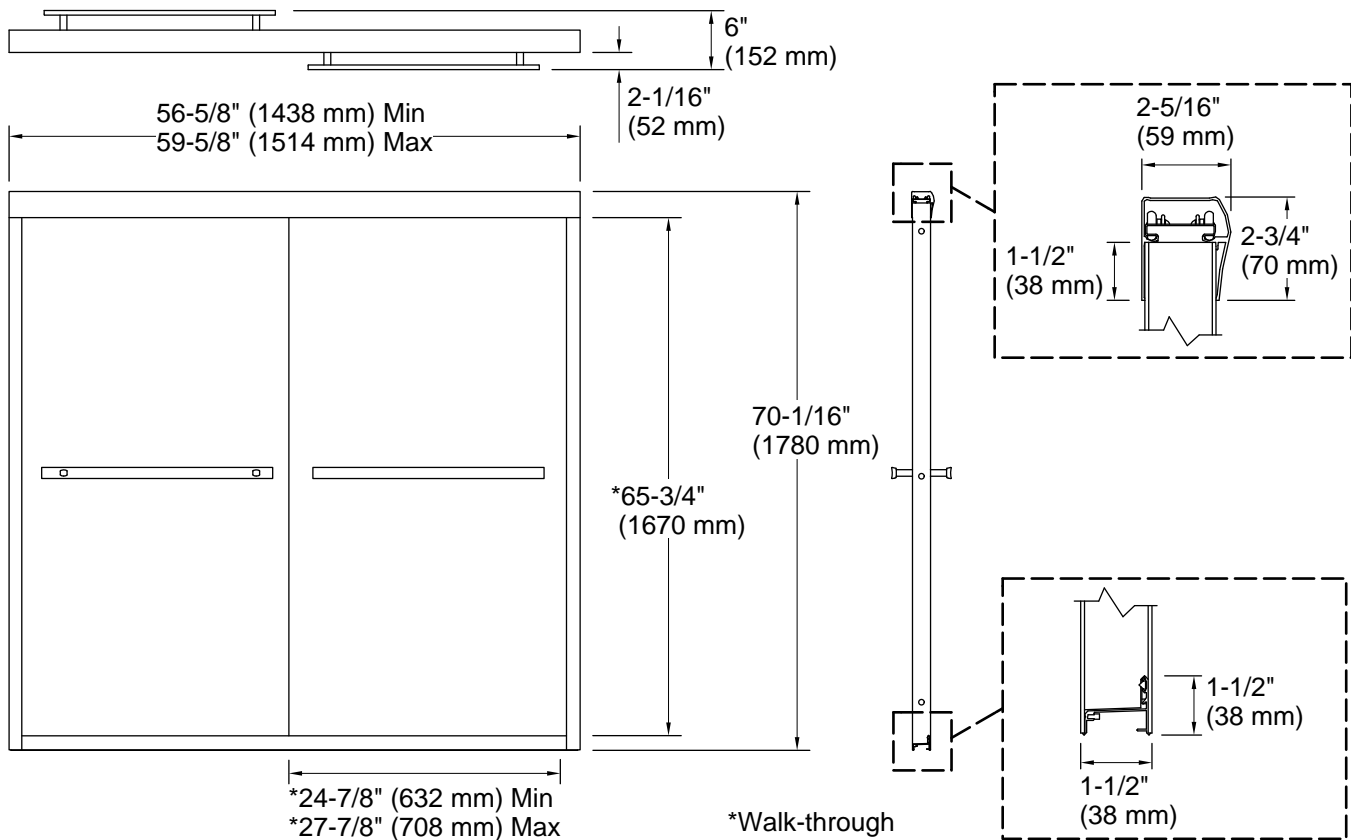

### Installation

- Out-of-plumb adjustability simplifies installation
- Sliding shower door
- Not for use in hospitality

### Technical Information

All product dimensions are nominal.

Base-To-Wall 5/8" (16 mm)

Radius – Max:

### Notes

Install this product according to the installation instructions.

The vertical opening should be a minimum of 71-13/16" (1824 mm) to allow for installation clearance.