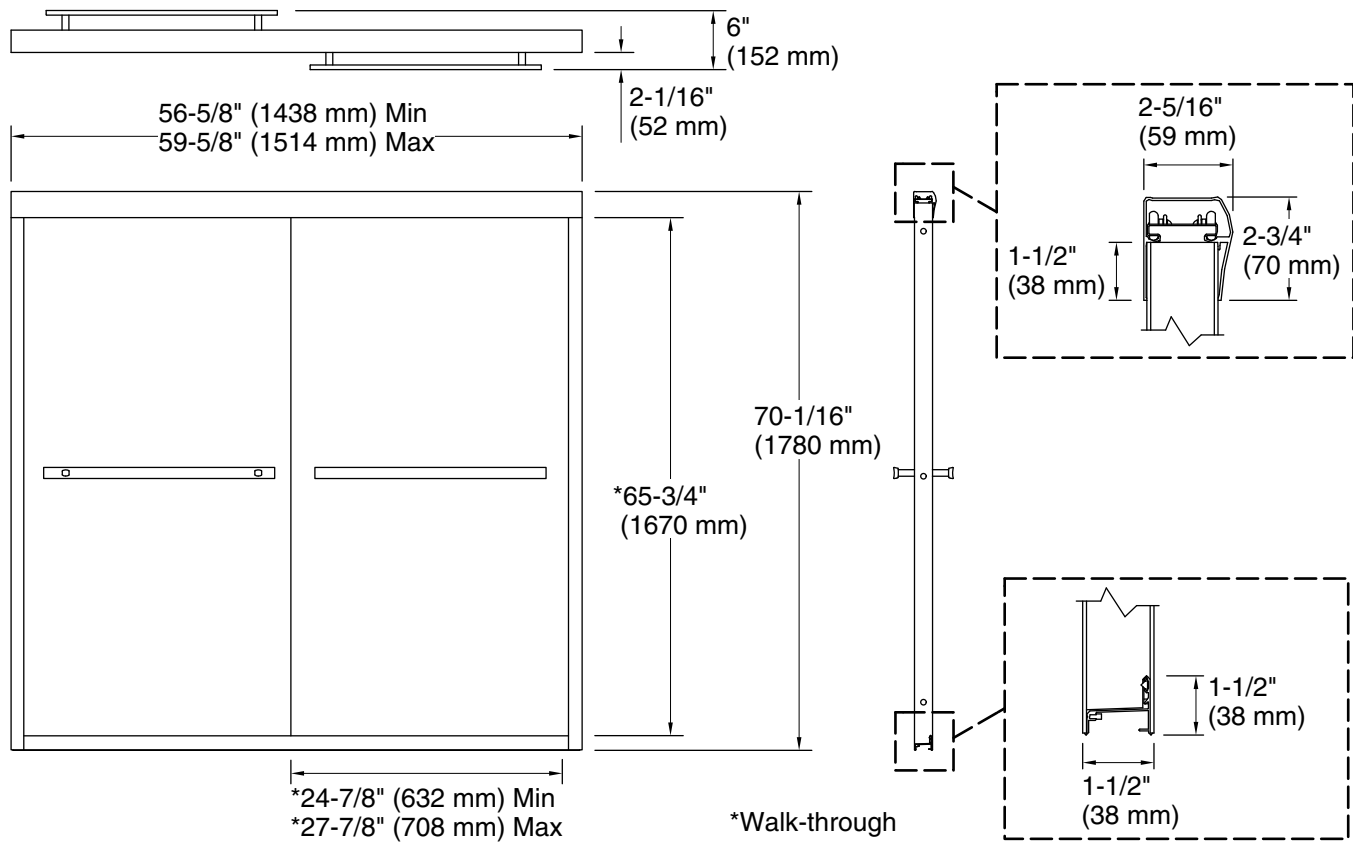

Features

- Frameless 1/4" (6 mm) thick frosted tempered glass
- CleanCoat®+ glass coating creates a hydrophobic barrier that repels water, soap scum, and residue, saving time and protecting shower doors 10 times longer than original CleanCoat. (Based on 2021 internal wear/abrasion testing using a microfiber cloth.)
- Reversible top track offers a choice of curved or flat profile
- Tempered glass ensures enhanced safety and durability

Technology

- Improved bypassing mechanism for smoother feel
- Solid-metal contemporary towel bar design

Installation

- Out-of-plumb adjustability simplifies installation
- Sliding shower door
- Not for use in hospitality

See website for detailed warranty information.

Available Glass Options

Code	Description
D3	Frosted

Technical Information

All product dimensions are nominal.

Base-To-Wall 5/8" (16 mm)

Radius – Max:

Notes

Install this product according to the installation instructions.

The vertical opening should be a minimum of 71-13/16" (1824 mm) to allow for installation clearance.