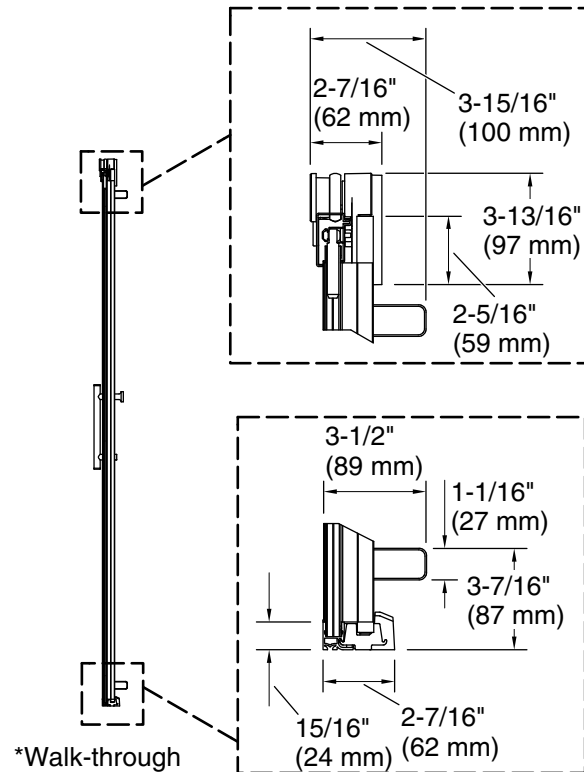

### Installation

- Fits opening widths 44-5/8" – 47-5/8" (1133 – 1210 mm)
- 77" (1956 mm) high, with a lofty 73-7/8" (1876 mm) minimum head clearance
- 3" (76.2 mm) width adjustment
- Out-of-plumb adjustability simplifies installation
- Door can be installed to open to the left or right to suit your bathroom layout
- For residential and hospitality use

### Technical Information

All product dimensions are nominal.

Base-To-Wall	1/2" (13 mm)
Radius – Max:	
Shower Ledge Min	2-1/2" (64 mm)
Flat:	
Shower Wall Min	3-1/2" (89 mm)
Flat:	

### Notes

The vertical opening should be a minimum of 78-1/2" (1994 mm) to allow for installation clearance.