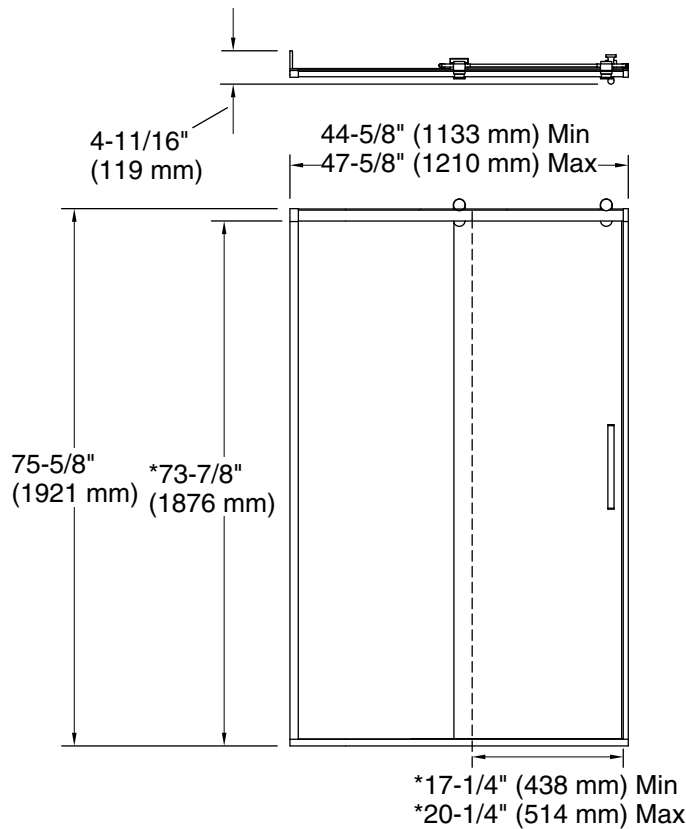

### Installation

- Fits opening widths 44-5/8" – 47-5/8" (1133 – 1210 mm)
- 77" (1956 mm) high, with a lofty 73-7/8" (1876 mm) minimum head clearance
- 3" (76.2 mm) width adjustment
- Out-of-plumb adjustability simplifies installation
- Door can be installed to open to the left or right to suit your bathroom layout
- For residential and hospitality use

### Technical Information

All product dimensions are nominal.

Base-To-Wall	1/2" (13 mm)
Radius – Max:	
Shower Ledge Min	2-1/2" (64 mm)
Flat:	
Shower Wall Min	3-1/2" (89 mm)
Flat:	

### Notes

The vertical opening should be a minimum of 78-1/2" (1994 mm) to allow for installation clearance.