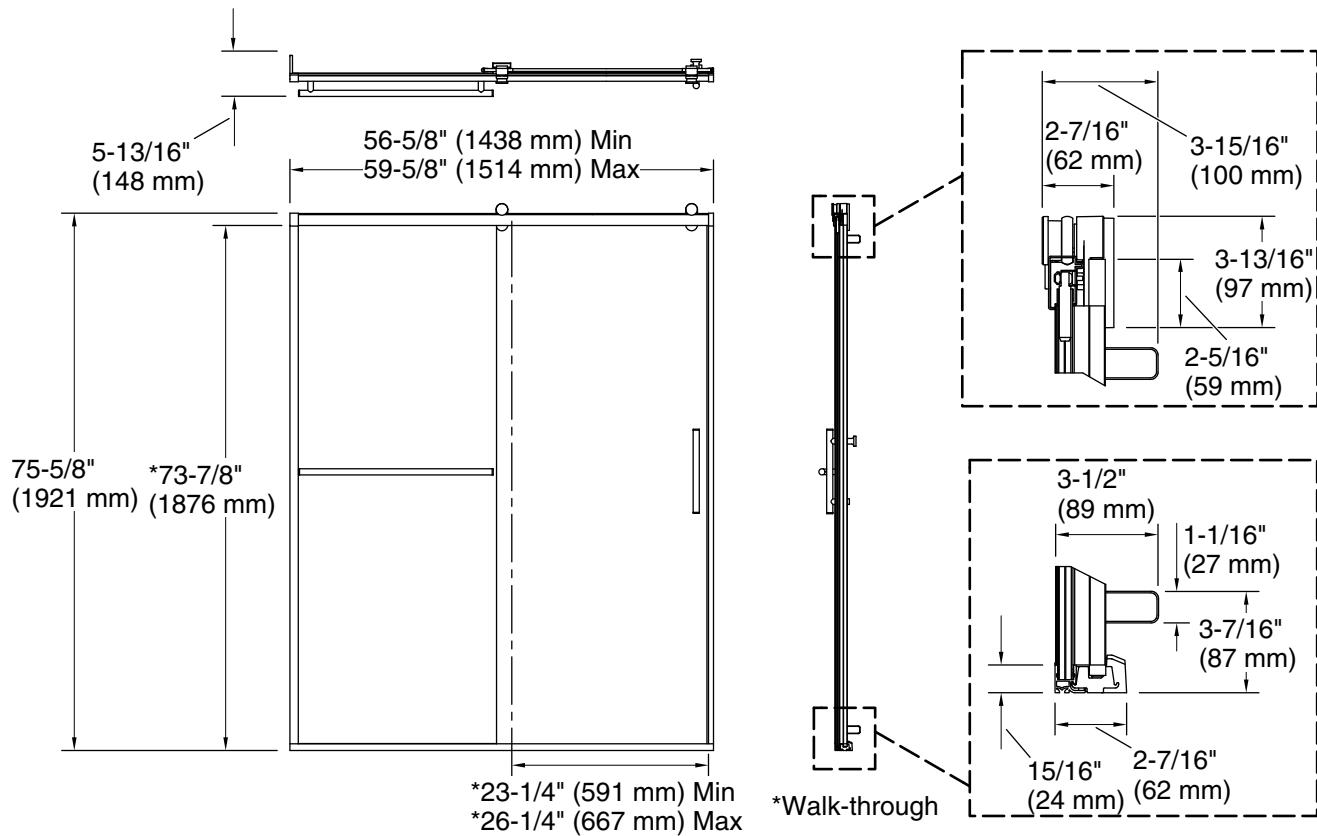

Features

- Frameless design emphasizes glass and creates a sleek, minimalist look
- Vertical handle with inside knob on moving panel
- Towel bar provides integrated storage on fixed panel
- Tempered glass ensures enhanced safety and durability
- CleanCoat®+ glass coating creates a hydrophobic barrier that repels water, soap scum, and residue, saving time and protecting shower doors 10 times longer than original CleanCoat. (Based on 2021 internal wear/abrasion testing using a microfiber cloth.)
- Smooth, easy-to-clean wall jambs
- SealNetik™ full-length magnetic seal keeps door firmly closed, providing excellent water containment
- Shower door configuration consists of one sliding panel and one stationary panel
- Coordinates with other products in the Rely collection

Material

- Frameless, 3/8" (10 mm) thick Crystal Clear tempered glass
- Anodized aluminum prevents rust and corrosion

Installation

- Fits opening widths 56-5/8" – 59-5/8" (1438 –1514 mm)
- 77" (1956 mm) high, with a lofty 73-7/8" (1876 mm) minimum head clearance
- 3" (76.2 mm) width adjustment
- Out-of-plumb adjustability simplifies installation
- Door can be installed to open to the left or right to suit your bathroom layout
- For residential and hospitality use

Code	Description
L	Crystal Clear

Technical Information

All product dimensions are nominal.

Base-To-Wall	1/2" (13 mm)
Radius – Max:	
Shower Ledge Min	2-1/2" (64 mm)
Flat:	
Shower Wall Min	3-1/2" (89 mm)
Flat:	

Notes

The vertical opening should be a minimum of 78-1/2" (1994 mm) to allow for installation clearance.