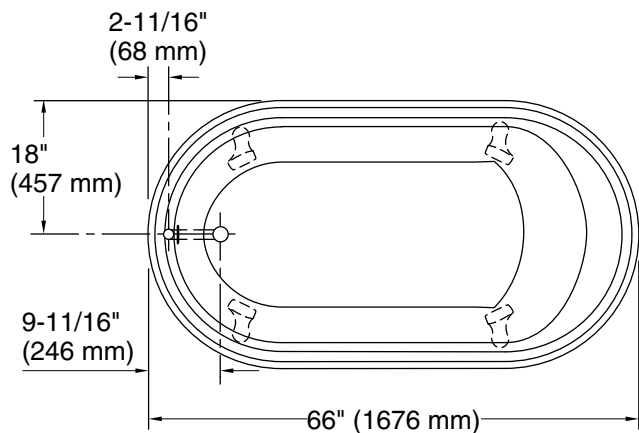

For the most current Specification Sheet, go to www.kohler.com USA or www.kohler.ca Canada

2-15-2025 00:58 - US/CA

THE BOLD LOOK
OF **KOHLER**®

No change in measurements if connected with drain illustrated. (K-7178)

Technical Information

All product dimensions are nominal.

| | |
|---------------------|---|
| Drain location: | Reversible |
| Basin area, bottom: | 47-1/2" x 25" (1207 mm x 635 mm) |
| Basin area, top: | 55" x 29" (1397 mm x 737 mm) |
| Weight: | 350 lbs (158.8 kg) |
| Minimum floor load: | 57 lbs/ft ² (278.3 kg/m ²) |
| Water depth: | 12-5/8" (321 mm) |
| Water capacity: | 64 gal (242.3 L) |