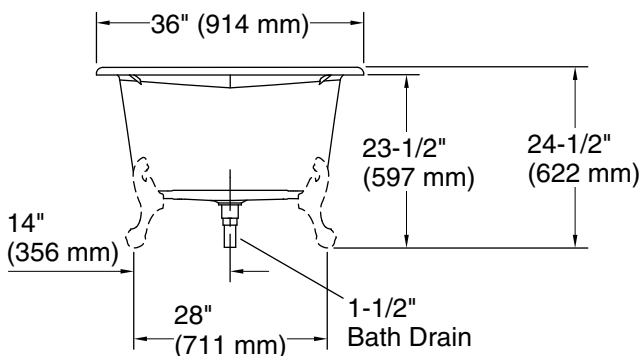

For the most current Specification Sheet, go to www.kohler.com USA or www.kohler.ca Canada

2-15-2025 00:58 - US/CA

THE BOLD LOOK
OF **KOHLER**®

No change in measurements if connected with drain illustrated. (K-7178)

Technical Information

All product dimensions are nominal.

| | |
|---------------------|---|
| Drain location: | Reversible |
| Basin area, bottom: | 47-1/2" x 25" (1207 mm x 635 mm) |
| Basin area, top: | 55" x 29" (1397 mm x 737 mm) |
| Weight: | 350 lbs (158.8 kg) |
| Minimum floor load: | 57 lbs/ft ² (278.3 kg/m ²) |
| Water depth: | 12-5/8" (321 mm) |
| Water capacity: | 64 gal (242.3 L) |