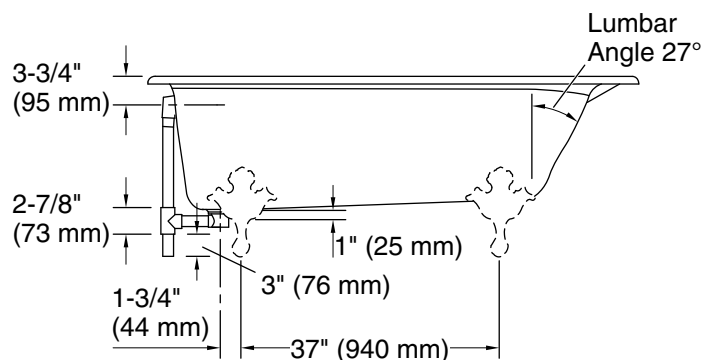

For the most current Specification Sheet, go to www.kohler.com USA or www.kohler.ca Canada

2-15-2025 00:58 - US/CA

THE BOLD LOOK
OF **KOHLER**®

No change in measurements if connected with drain illustrated. (K-7178)

Technical Information

All product dimensions are nominal.

| | |
|---------------------|---|
| Drain location: | Reversible |
| Basin area, bottom: | 47-1/2" x 25" (1207 mm x 635 mm) |
| Basin area, top: | 55" x 29" (1397 mm x 737 mm) |
| Weight: | 350 lbs (158.8 kg) |
| Minimum floor load: | 57 lbs/ft ² (278.3 kg/m ²) |
| Water depth: | 12-5/8" (321 mm) |
| Water capacity: | 64 gal (242.3 L) |