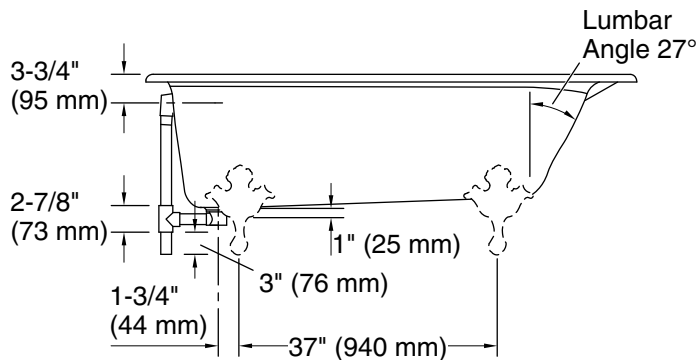

### Technical Information

All product dimensions are nominal.

Drain location:	Reversible
Basin area, bottom:	47-1/2" x 25" (1207 mm x 635 mm)
Basin area, top:	55" x 29" (1397 mm x 737 mm)
Weight:	350 lbs (158.8 kg)
Minimum floor load:	57 lbs/ft <sup>2</sup> (278.3 kg/m <sup>2</sup> )
Water depth:	12-5/8" (321 mm)
Water capacity:	64 gal (242.3 L)