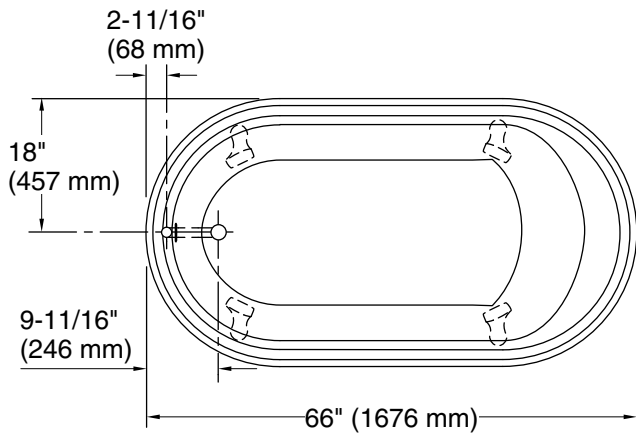

No change in measurements if connected with drain illustrated. (K-7178)