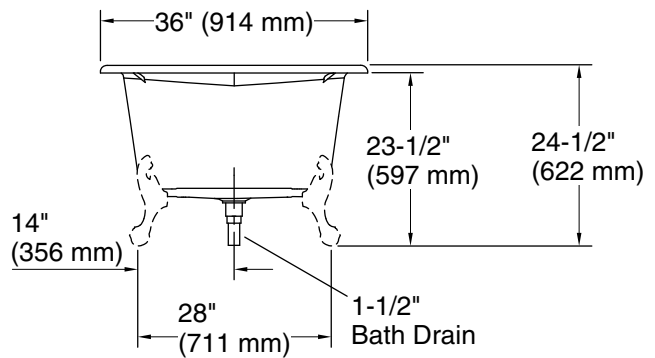

### Technical Information

All product dimensions are nominal.

Drain location:	Reversible
Basin area, bottom:	47-1/2" x 25" (1207 mm x 635 mm)
Basin area, top:	55" x 29" (1397 mm x 737 mm)
Weight:	350 lbs (158.8 kg)
Minimum floor load:	57 lbs/ft <sup>2</sup> (278.3 kg/m <sup>2</sup> )
Water depth:	12-5/8" (321 mm)
Water capacity:	64 gal (242.3 L)